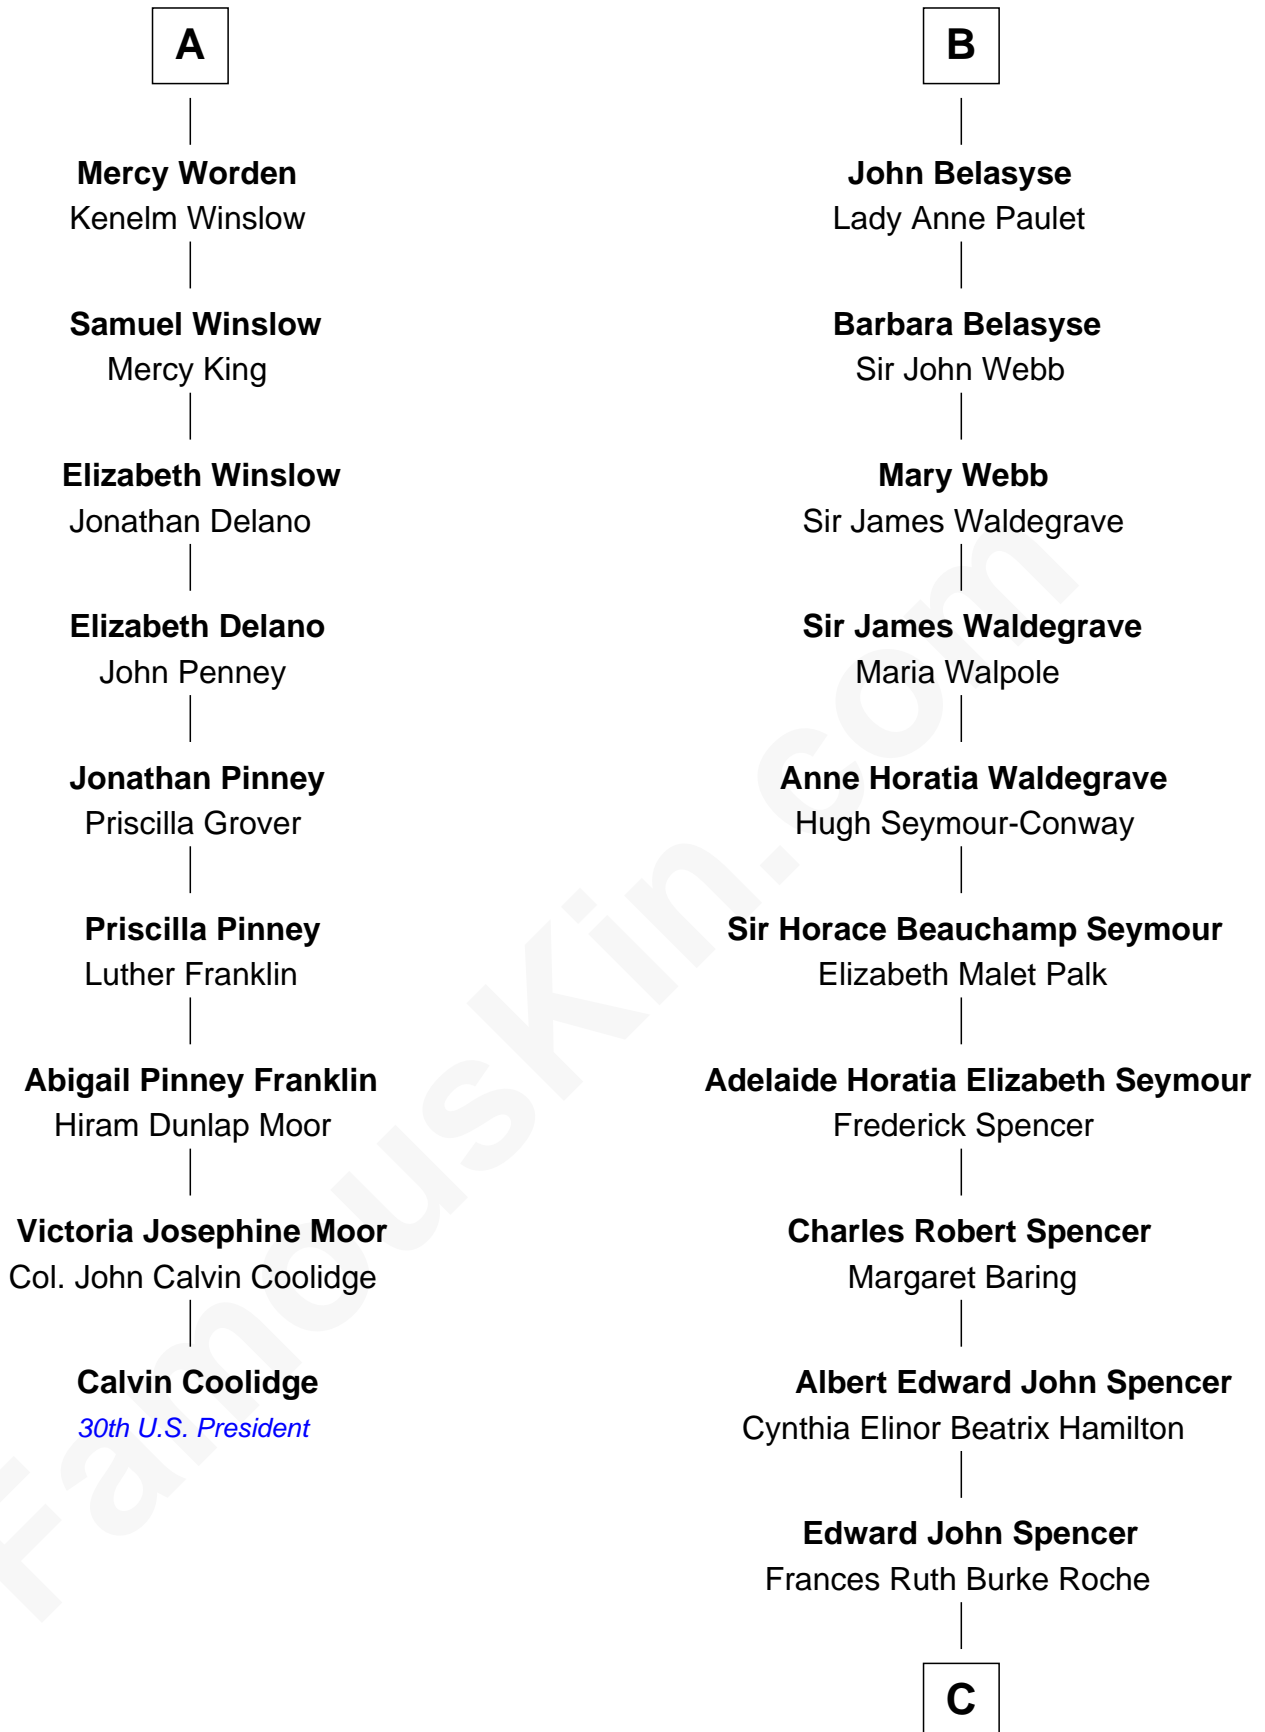

FamousKin.com
Relationship Chart of
Calvin Coolidge
30th U.S. President

15th cousin 3 times removed of
Prince Harry
Duke of Sussex

Richard Sherburne
 Alice Hamerton

C

Princess Diana Frances Spencer
Charles III, King of the United Kingdom

Prince Harry
Duke of Sussex

FamousKin.com