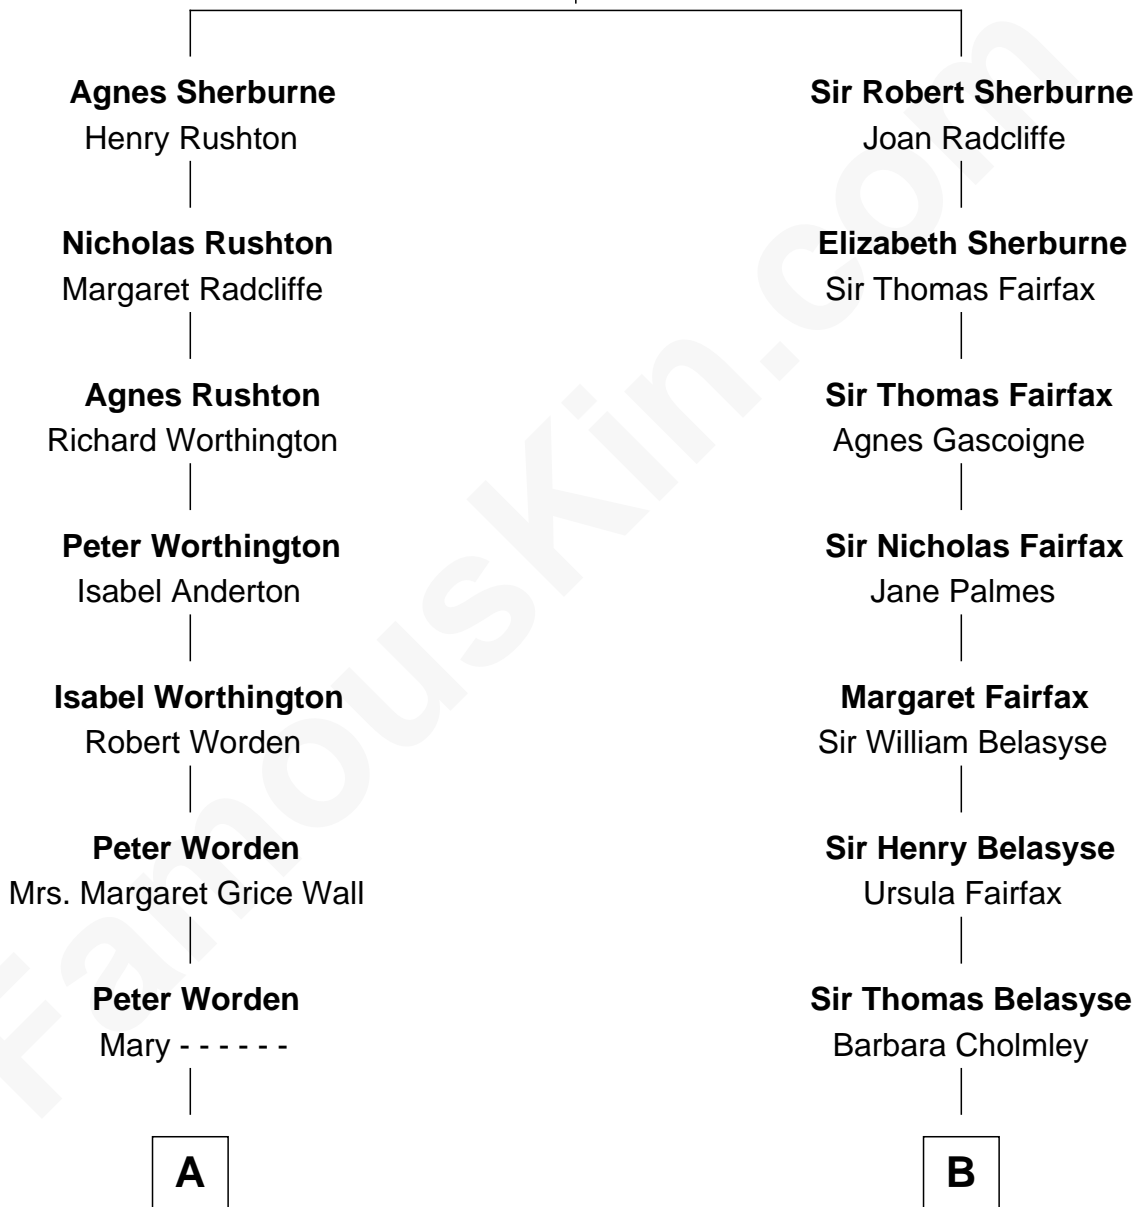

FamousKin.com
Relationship Chart of
Calvin Coolidge
30th U.S. President

15th cousin 3 times removed of
Prince Harry
Duke of Sussex

Richard Sherburne
 Alice Hamerton

C

Princess Diana Frances Spencer
Charles III, King of the United Kingdom

Prince Harry
Duke of Sussex

FamousKin.com