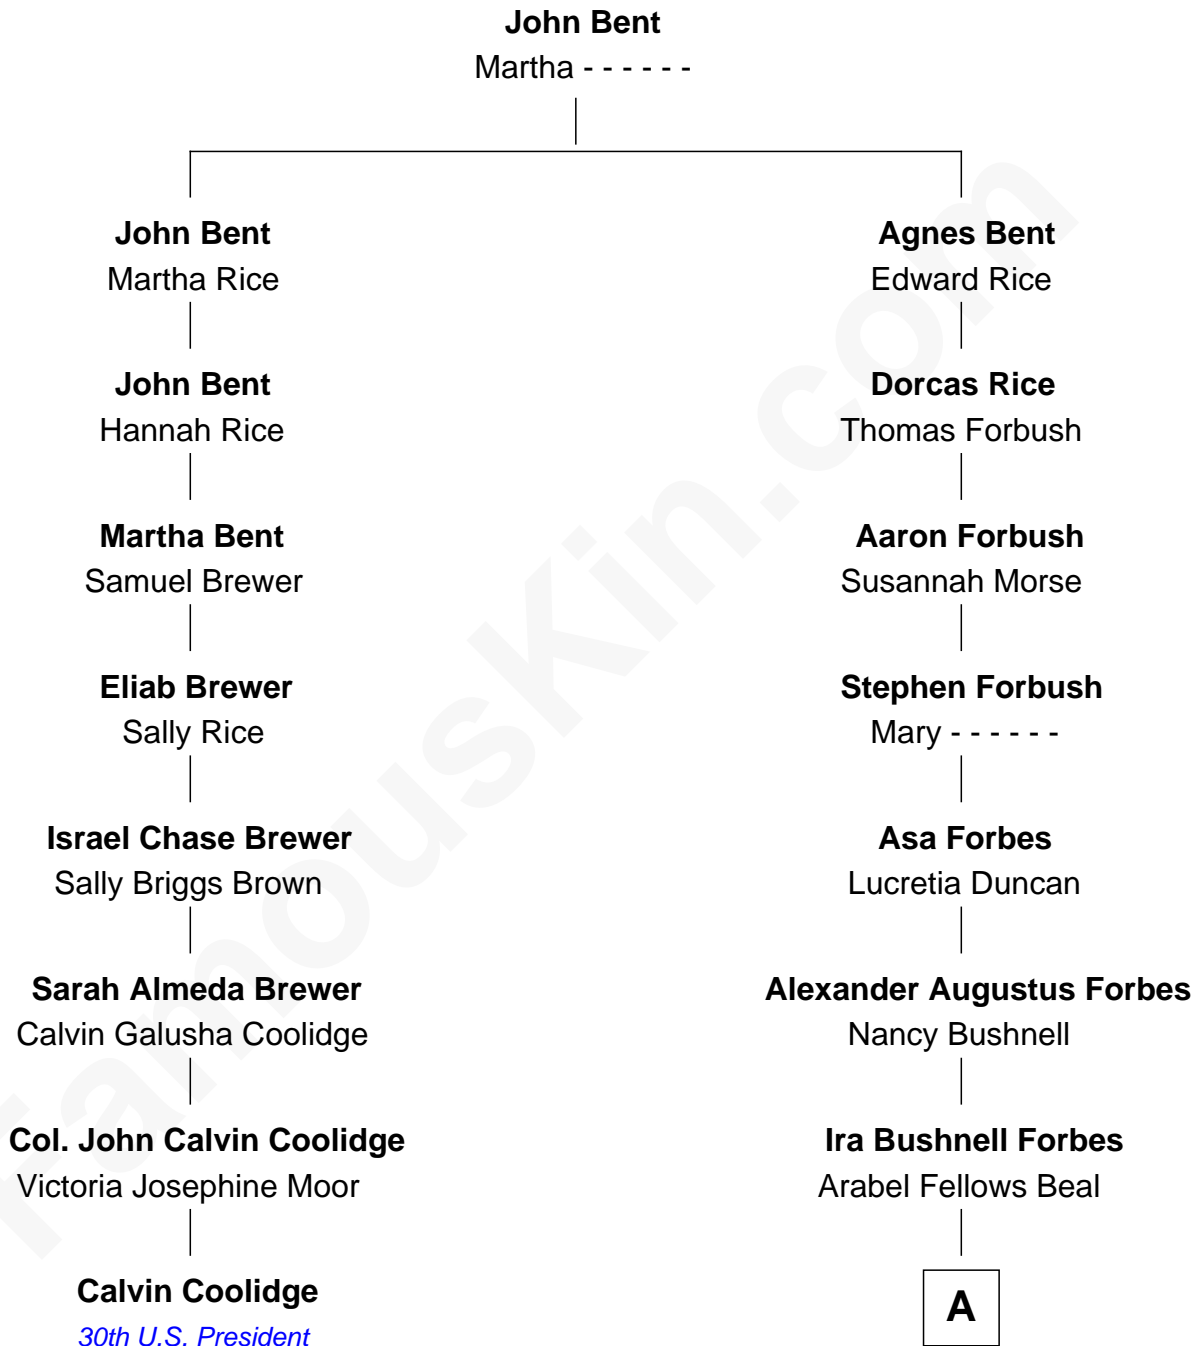

FamousKin.com Relationship Chart of

Calvin Coolidge

30th U.S. President

7th cousin 2 times removed of

Harry Chapin

Singer and Songwriter

A

Abigail Beal Forbes
James Ormsbee Chapin

James Forbes Chapin
Jeanne Elspeth Burke

Harry Chapin
Singer and Songwriter