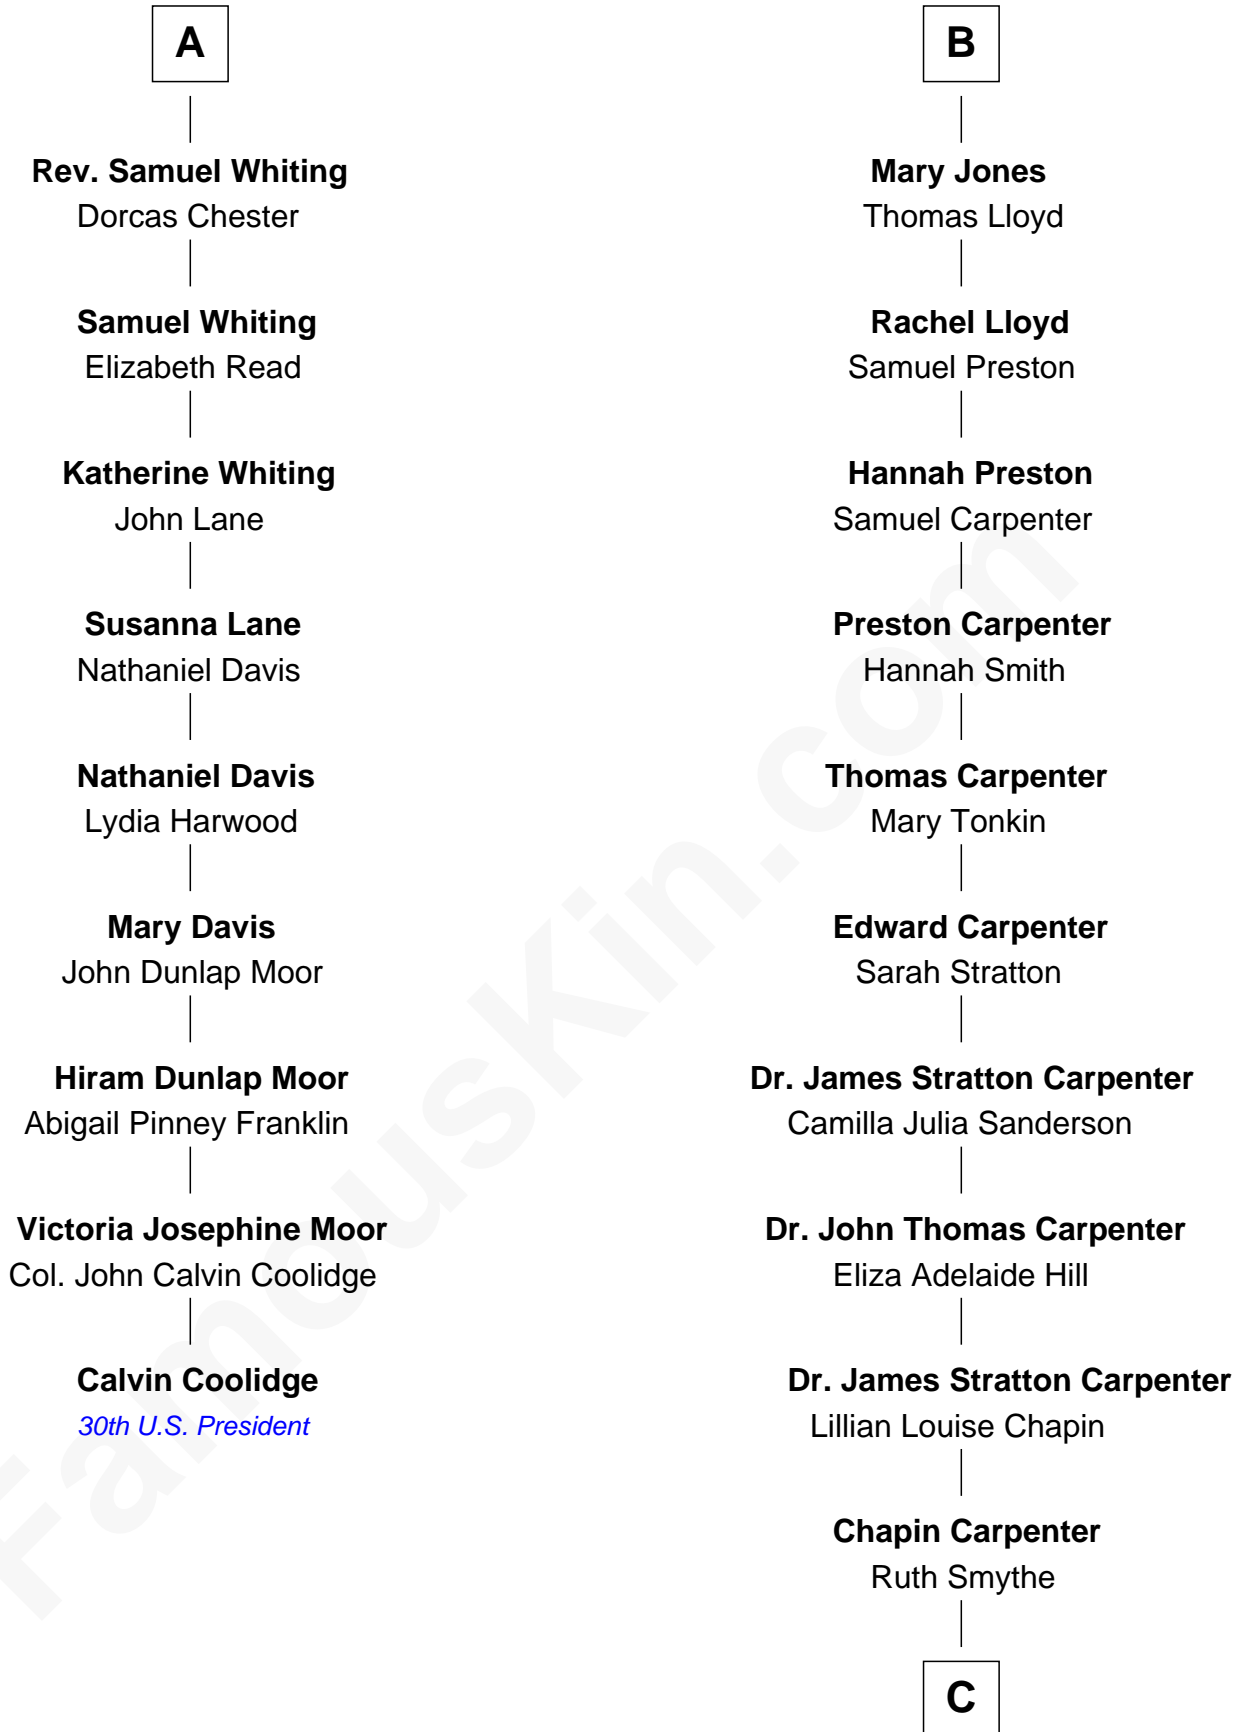

FamousKin.com Relationship Chart of

Calvin Coolidge

30th U.S. President

15th cousin 3 times removed of

Mary Chapin Carpenter

Singer and Songwriter

Sir Robert Corbet

Margaret - - - - -