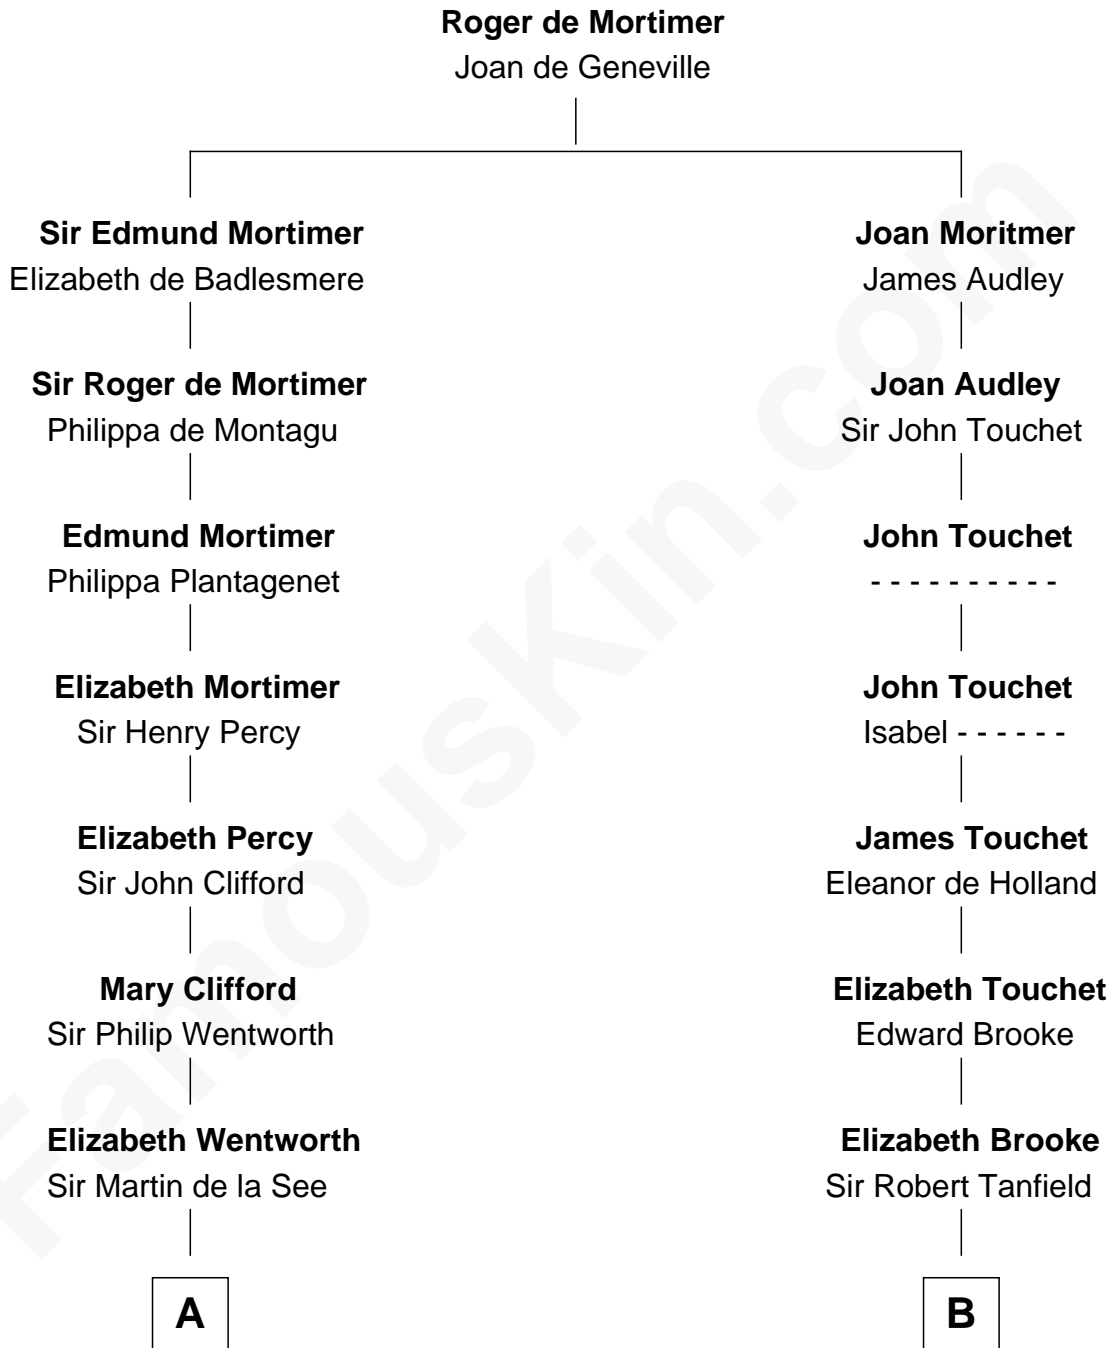

FamousKin.com
Relationship Chart of
Calvin Coolidge
30th U.S. President

18th cousin 3 times removed of
John Marshall
4th Chief Justice of the U.S. Supreme Court

FamousKin.com