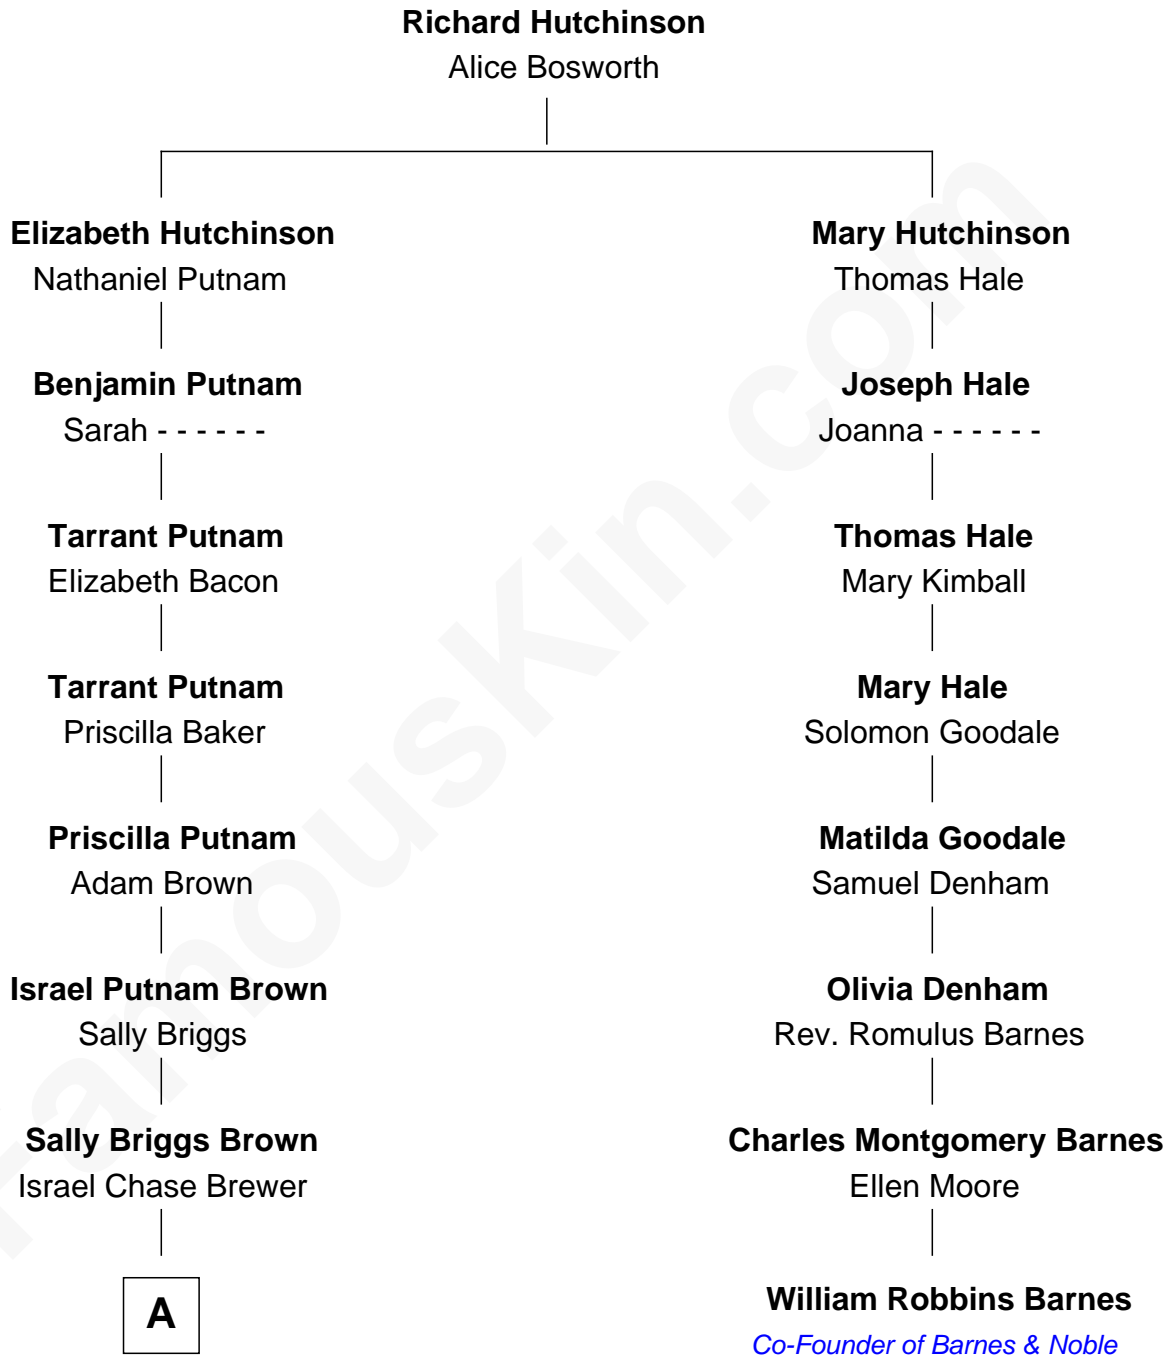

FamousKin.com Relationship Chart of

Calvin Coolidge

30th U.S. President

7th cousin 2 times removed of

William Robbins Barnes

Co-Founder of Barnes & Noble

A

—
Sarah Almeda Brewer
Calvin Galusha Coolidge

—
Col. John Calvin Coolidge
Victoria Josephine Moor

—
Calvin Coolidge
30th U.S. President

FamousKin.com