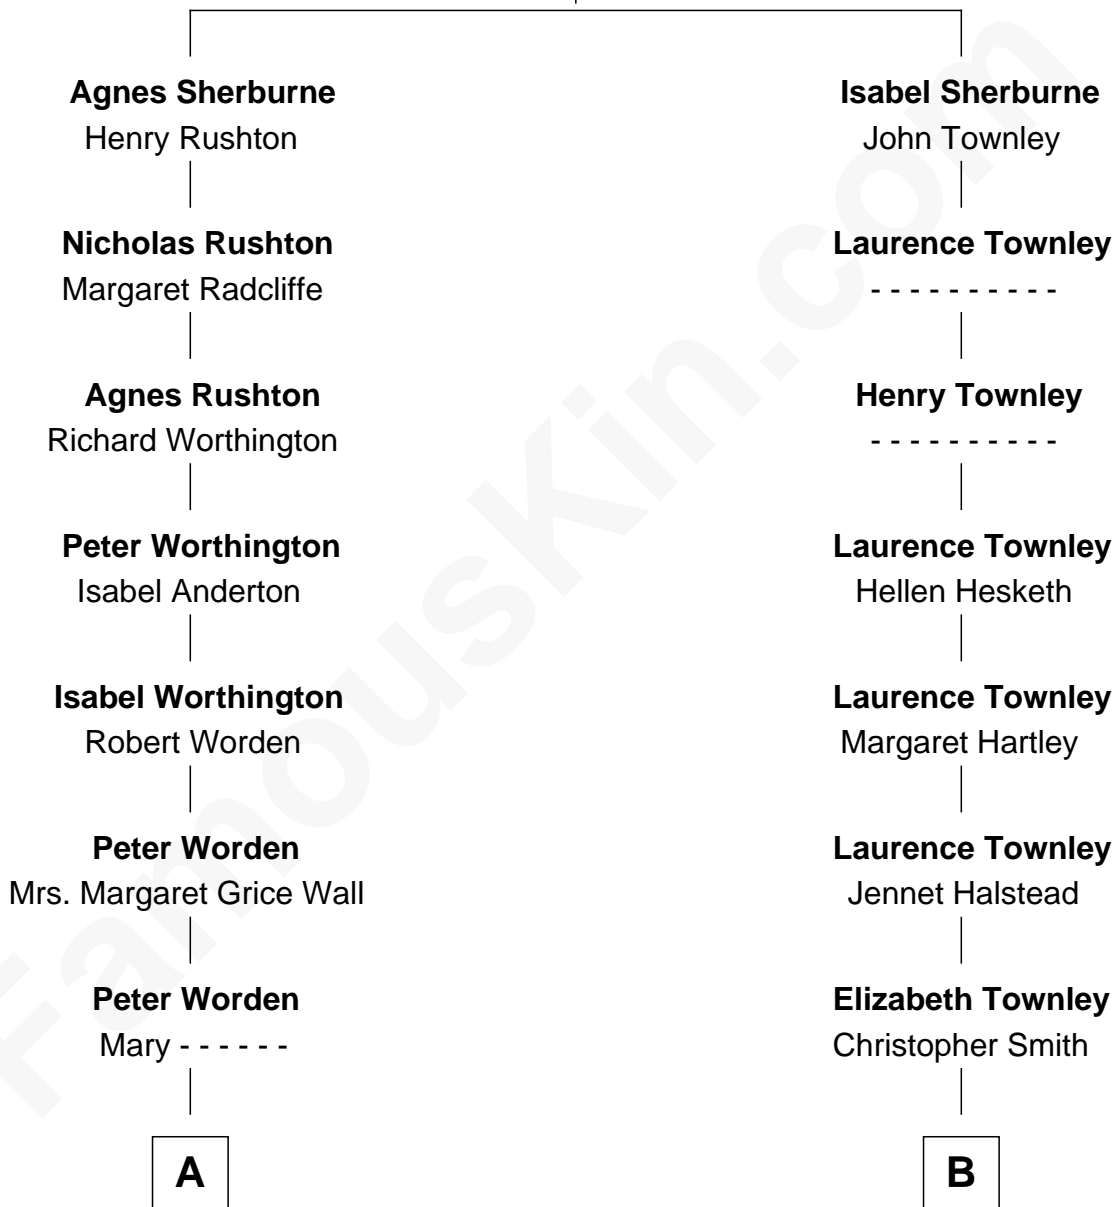

FamousKin.com Relationship Chart of

Calvin Coolidge

30th U.S. President

15th cousin 3 times removed of

Edward Norton

Movie Actor

Richard Sherburne

Alice Hamerton

C

Edward Mower Norton

Lydia Robinson Rouse

Edward Norton

Movie Actor

FamousKin.com