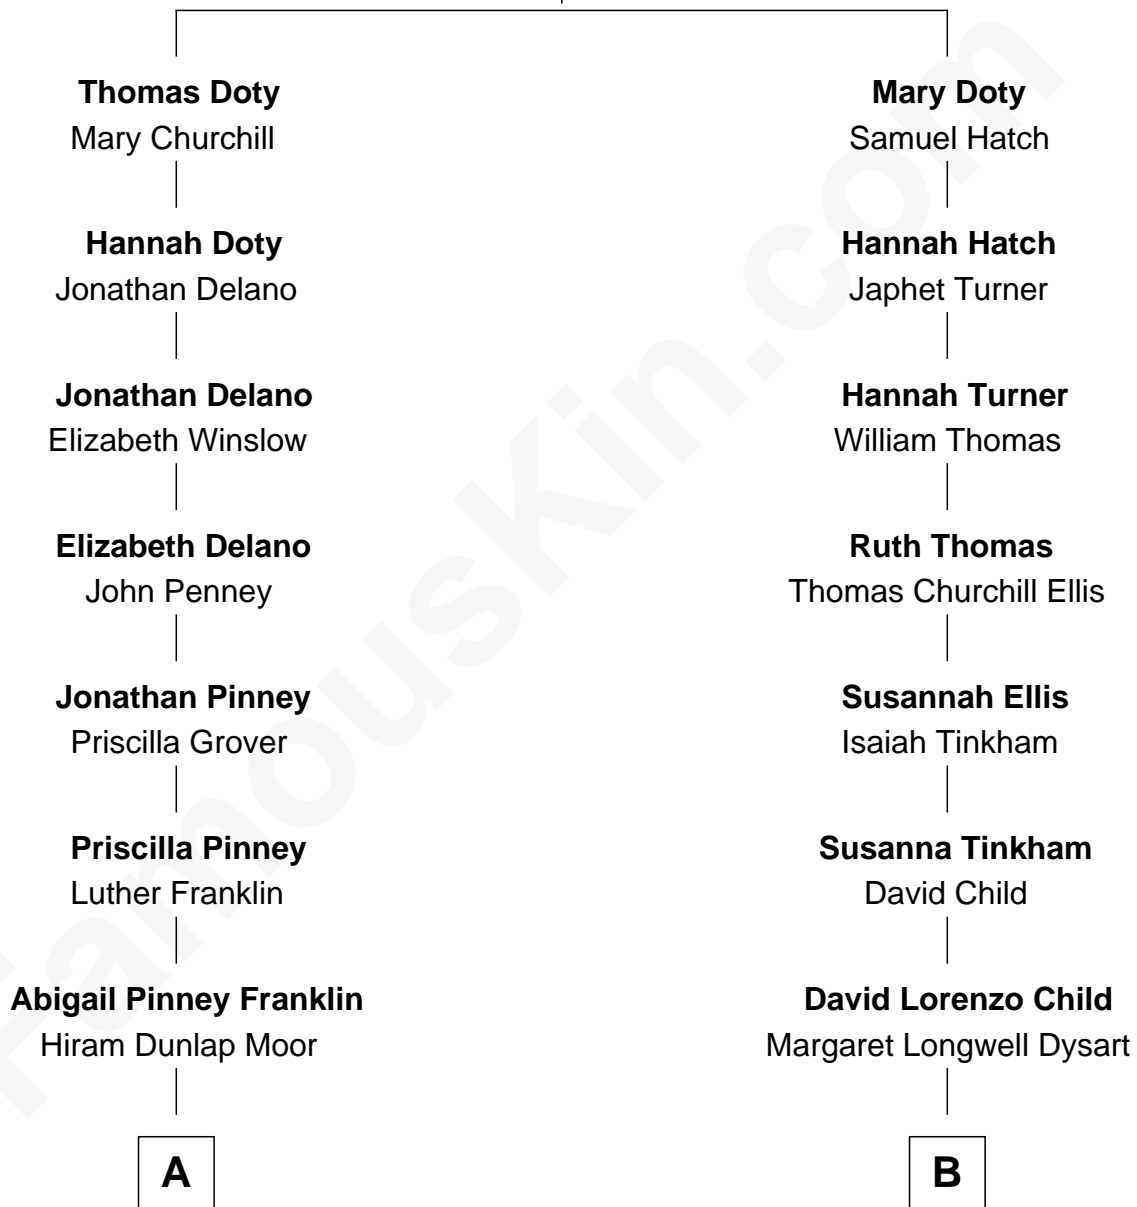

FamousKin.com Relationship Chart of

Calvin Coolidge

30th U.S. President

8th cousin 2 times removed of

Dick Van Dyke

TV Actor - "The Dick Van Dyke Show"

Edward Doty

Faith Clarke

A

Victoria Josephine Moor
Col. John Calvin Coolidge

Calvin Coolidge
30th U.S. President

B

Susan Elizabeth Child
Ninian Alphonse McCord

Charles Cornelius McCord
Adeline Verinda Neal

Hazel Victoria McCord
Loren Wayne Van Dyke