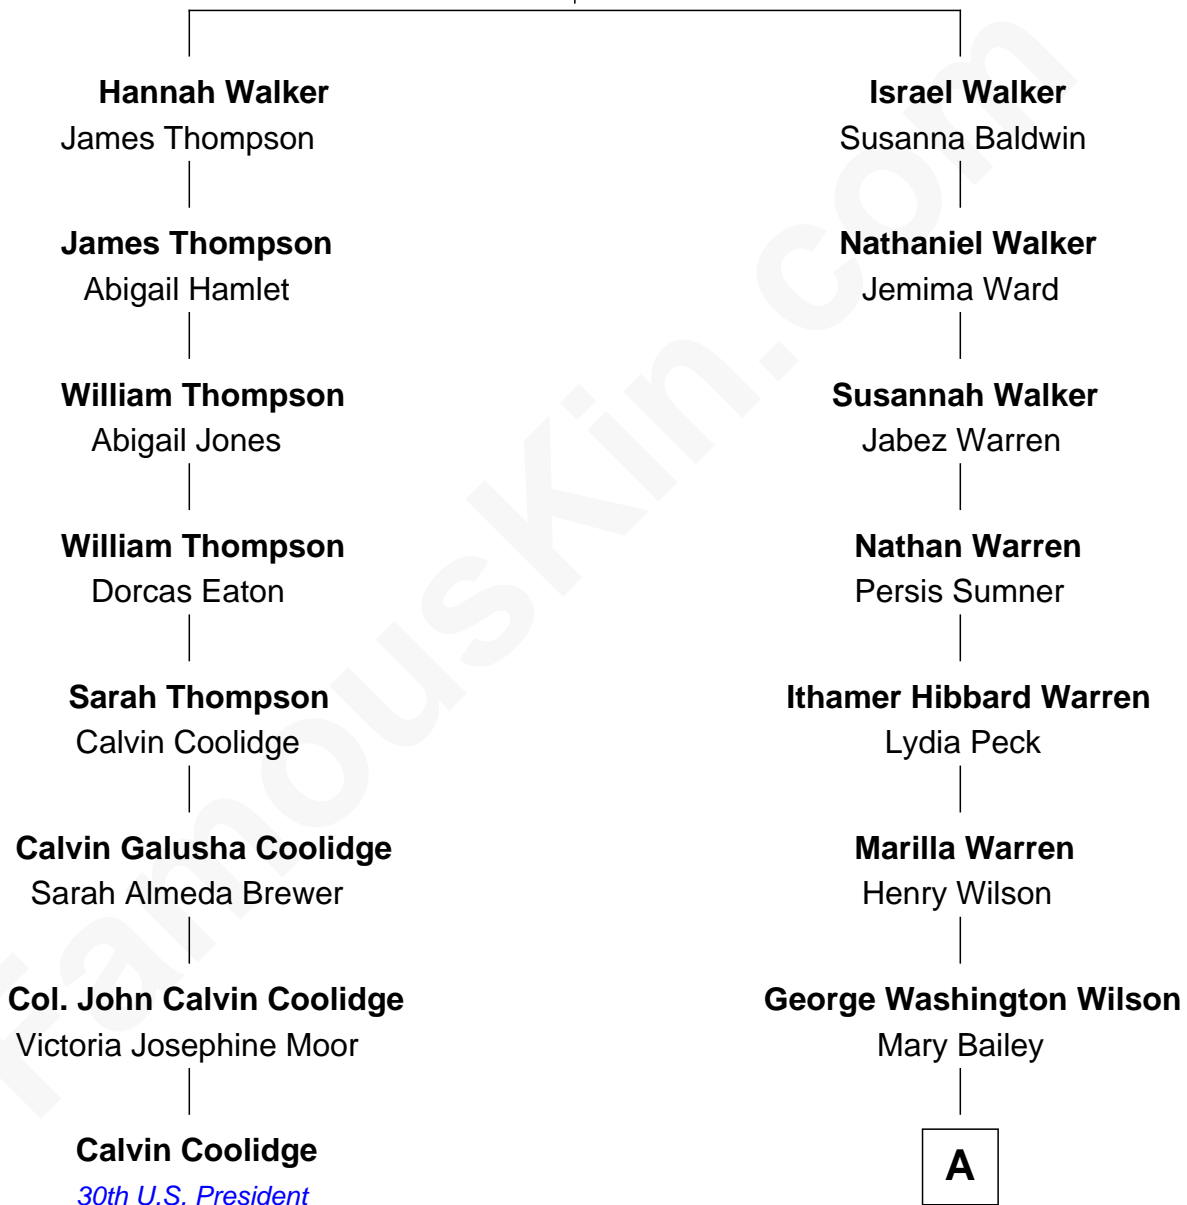

# FamousKin.com Relationship Chart of

**Calvin Coolidge**

*30th U.S. President*

7th cousin 4 times removed of

**Kevin Love**

*NBA All-Star Player*

**Samuel Walker**

**A**

**William Henry Wilson**

Alta Lenora Chitwood

**William Coral Wilson**

Edith Sophia Sthole

**Emily Glee Wilson**

Edward Milton Love

**Stanley Sthole Love**

Karen McCartney