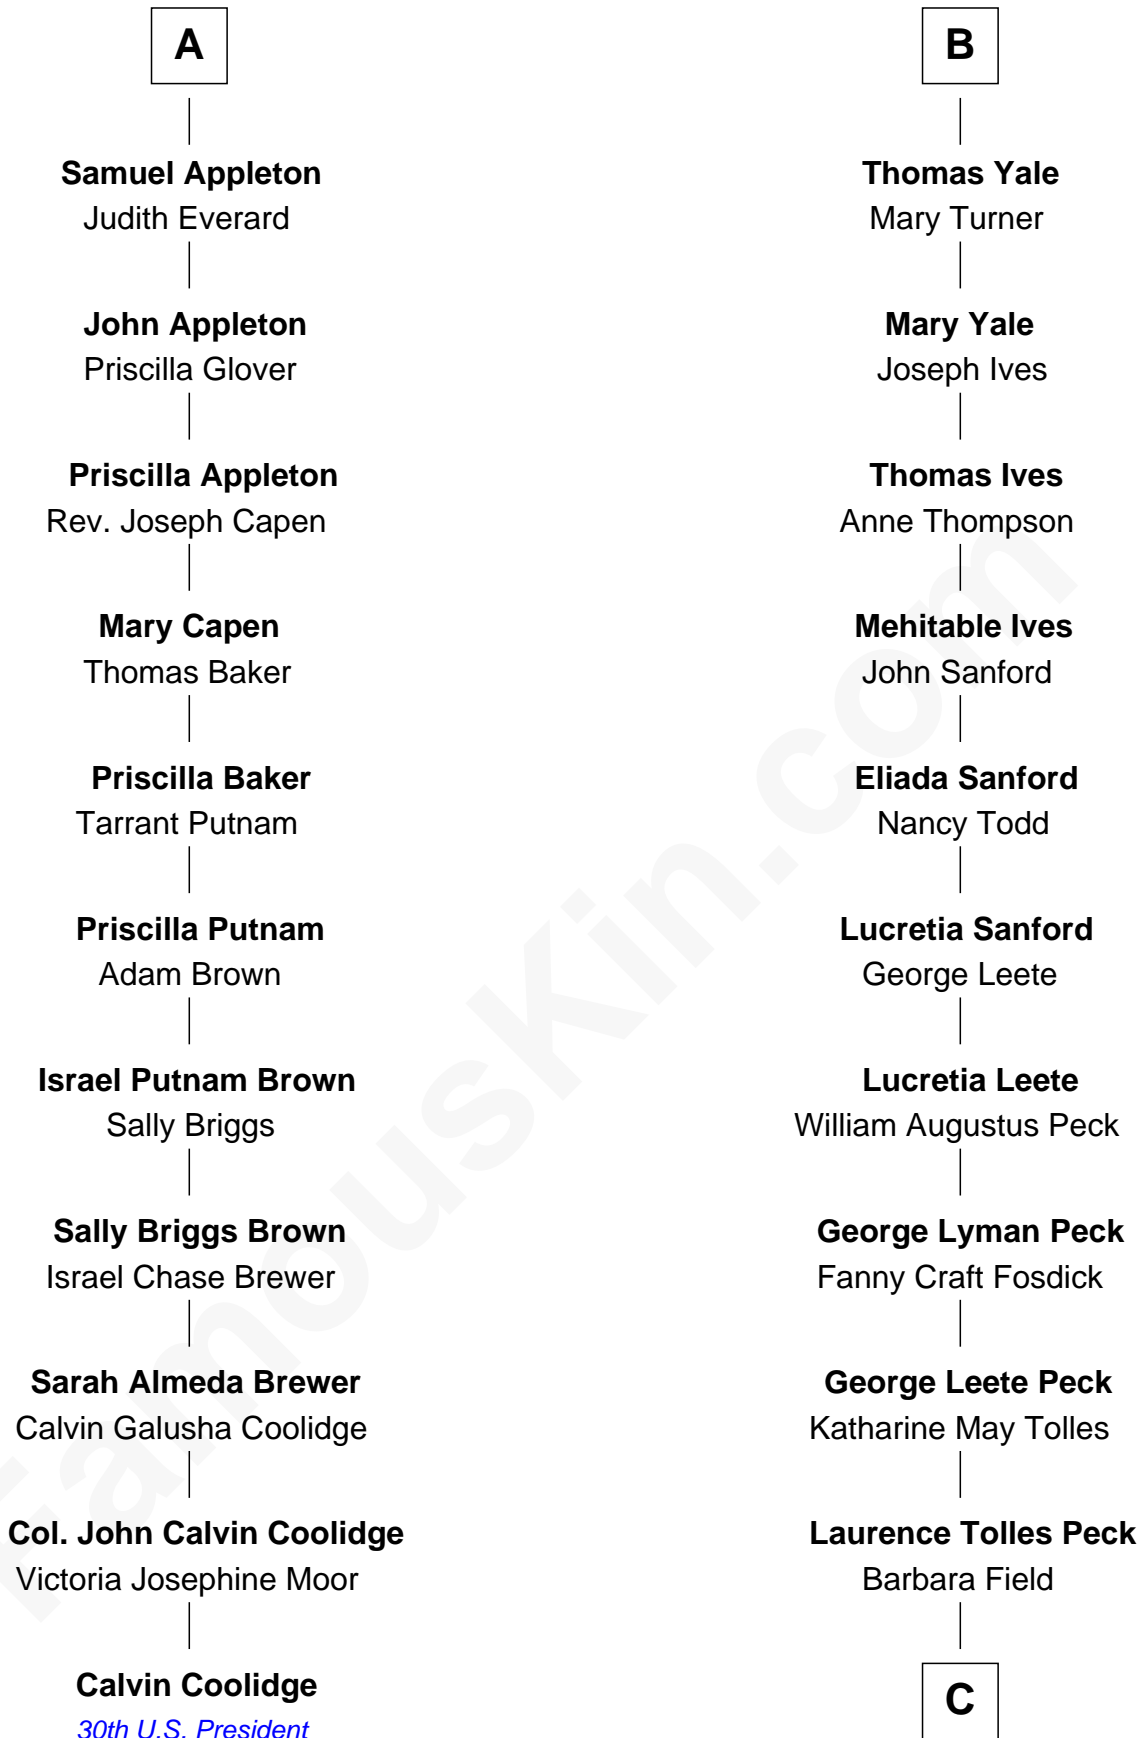

Lowri ferch Gruffydd Fychan

Robert Puleston

Angharad Puleston

Edwart Trevor ap Daffyd

Rose Trevor ferch Edwart

Otewell Worsley

Margaret Worsley

Adrian Whetehill

Maud ferch Ienaf ap Adda

Lowri ferch Twdr

Gruffyd ap Einion

Elisau ap Gruffydd

Margaret ferch Jenkyn

David Lloyd

Gwenhwyfar Lloyd

John Wynn

Agnes Lloyd

Rev. David Yale

Frances Lloyd

Thomas Yale

Ann Lloyd

B

C

George Leete Peck

Sanae Mizusawa

Mizuo Peck

TV and Movie Actress

FamousKin.com