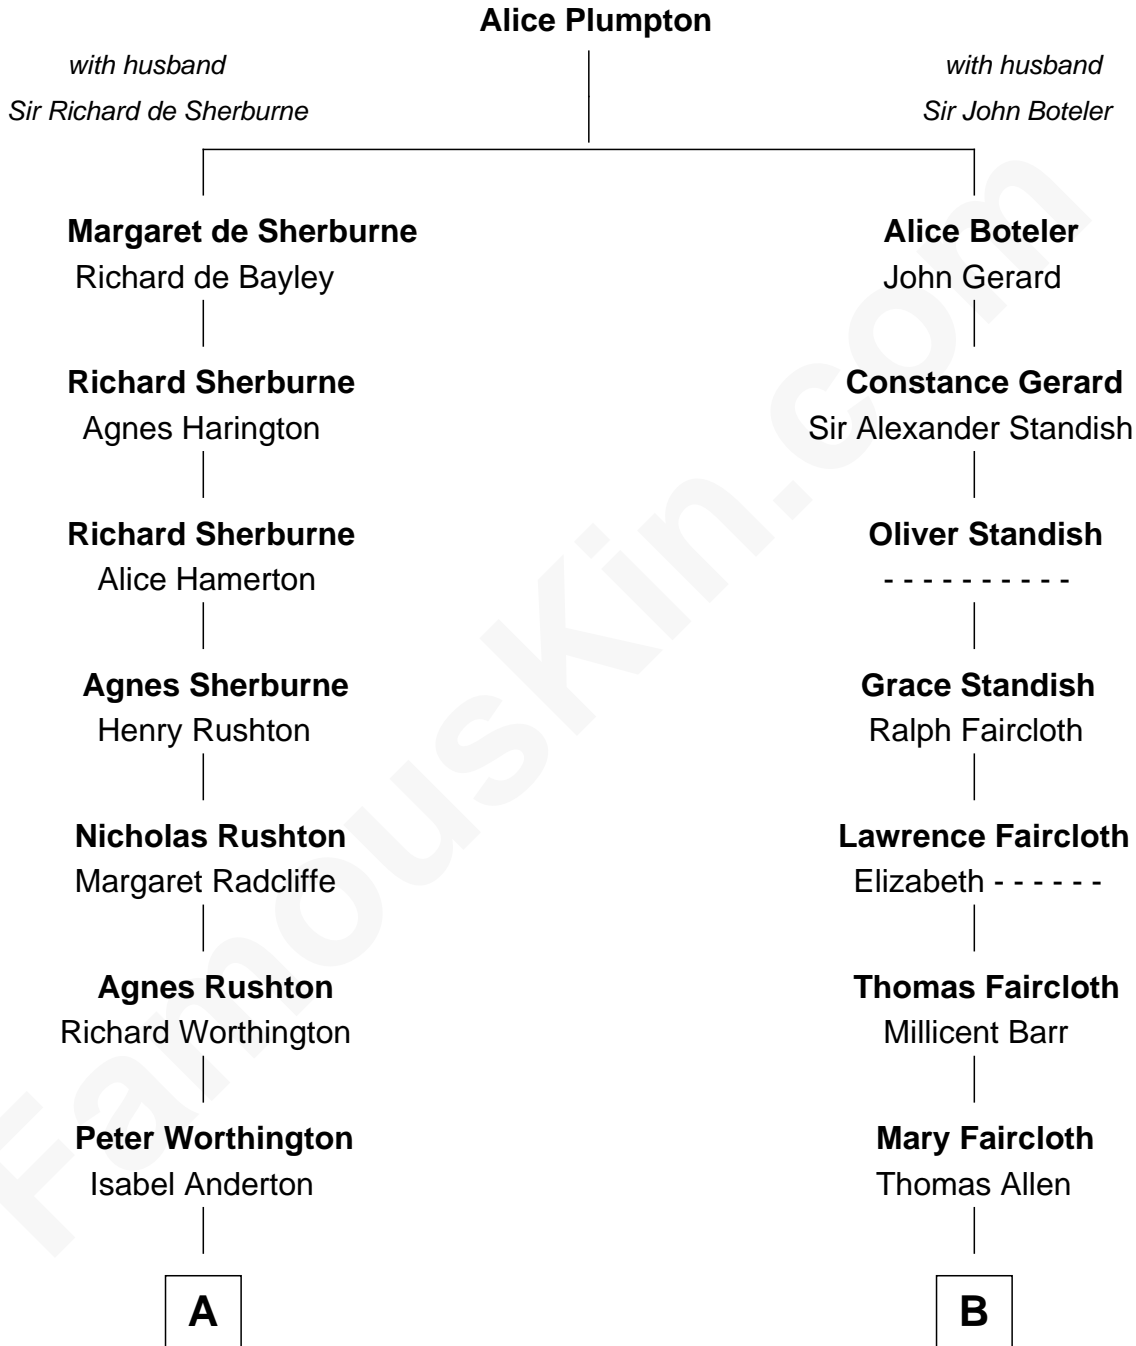

FamousKin.com
Relationship Chart of
Calvin Coolidge
30th U.S. President

18th cousin 2 times removed of

Mizuo Peck
TV and Movie Actress

C

Victoria Josephine Moor
Col. John Calvin Coolidge

Calvin Coolidge
30th U.S. President

D

George Leete Peck
Katharine May Tolles

Laurence Tolles Peck
Barbara Field

George Leete Peck
Sanae Mizusawa

Mizuo Peck
TV and Movie Actress