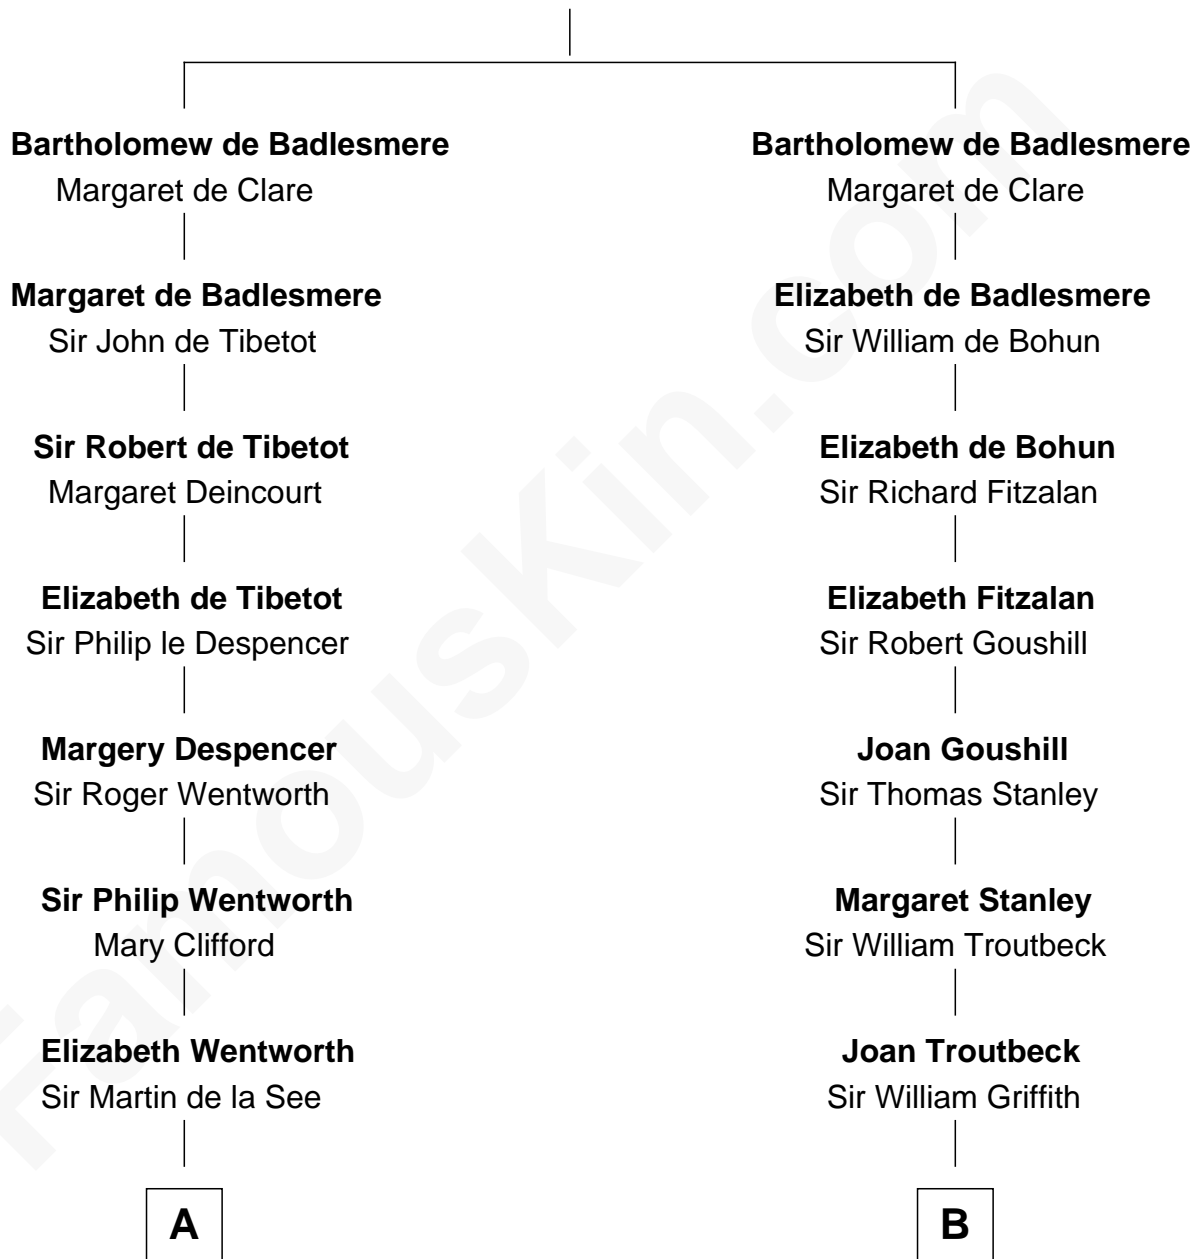

FamousKin.com Relationship Chart of

Calvin Coolidge

30th U.S. President

17th cousin 4 times removed of

Oliver Wendell Holmes, Sr.

American "Fireside" Poet

Gunselm de Badlesmere

FamousKin.com