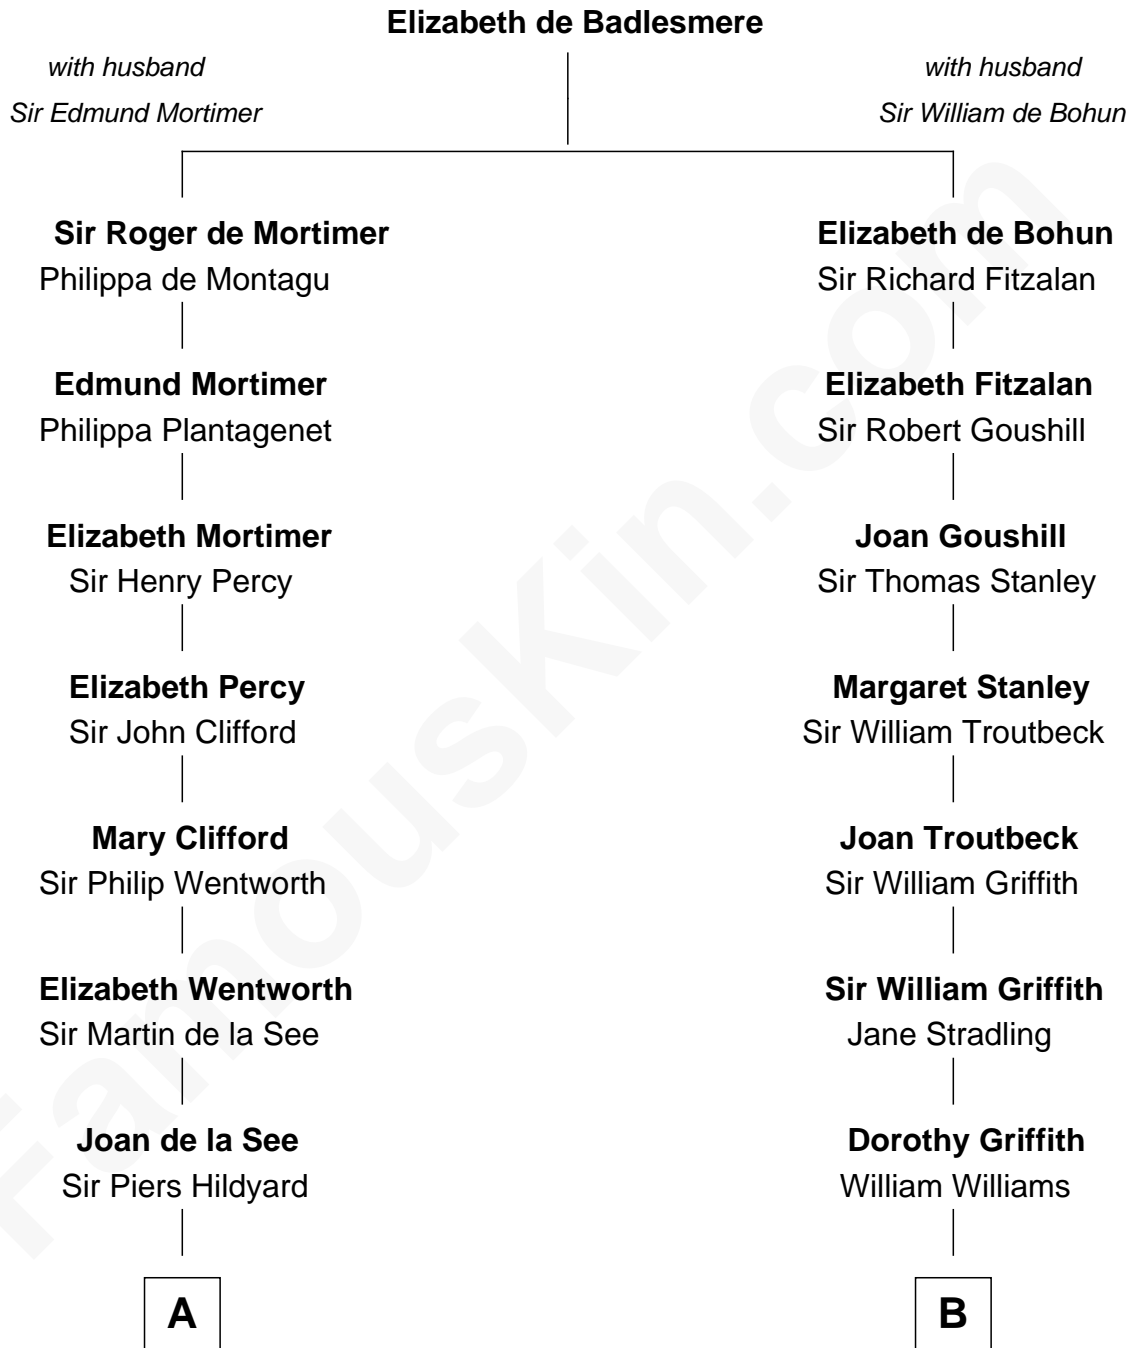

FamousKin.com
Relationship Chart of
Calvin Coolidge
30th U.S. President

15th cousin 5 times removed of
Oliver Wendell Holmes, Sr.
American "Fireside" Poet

C

—
Sally Briggs Brown

Israel Chase Brewer

—
Sarah Almeda Brewer

Calvin Galusha Coolidge

—
Col. John Calvin Coolidge

Victoria Josephine Moor

—
Calvin Coolidge

30th U.S. President

FamousKin.com