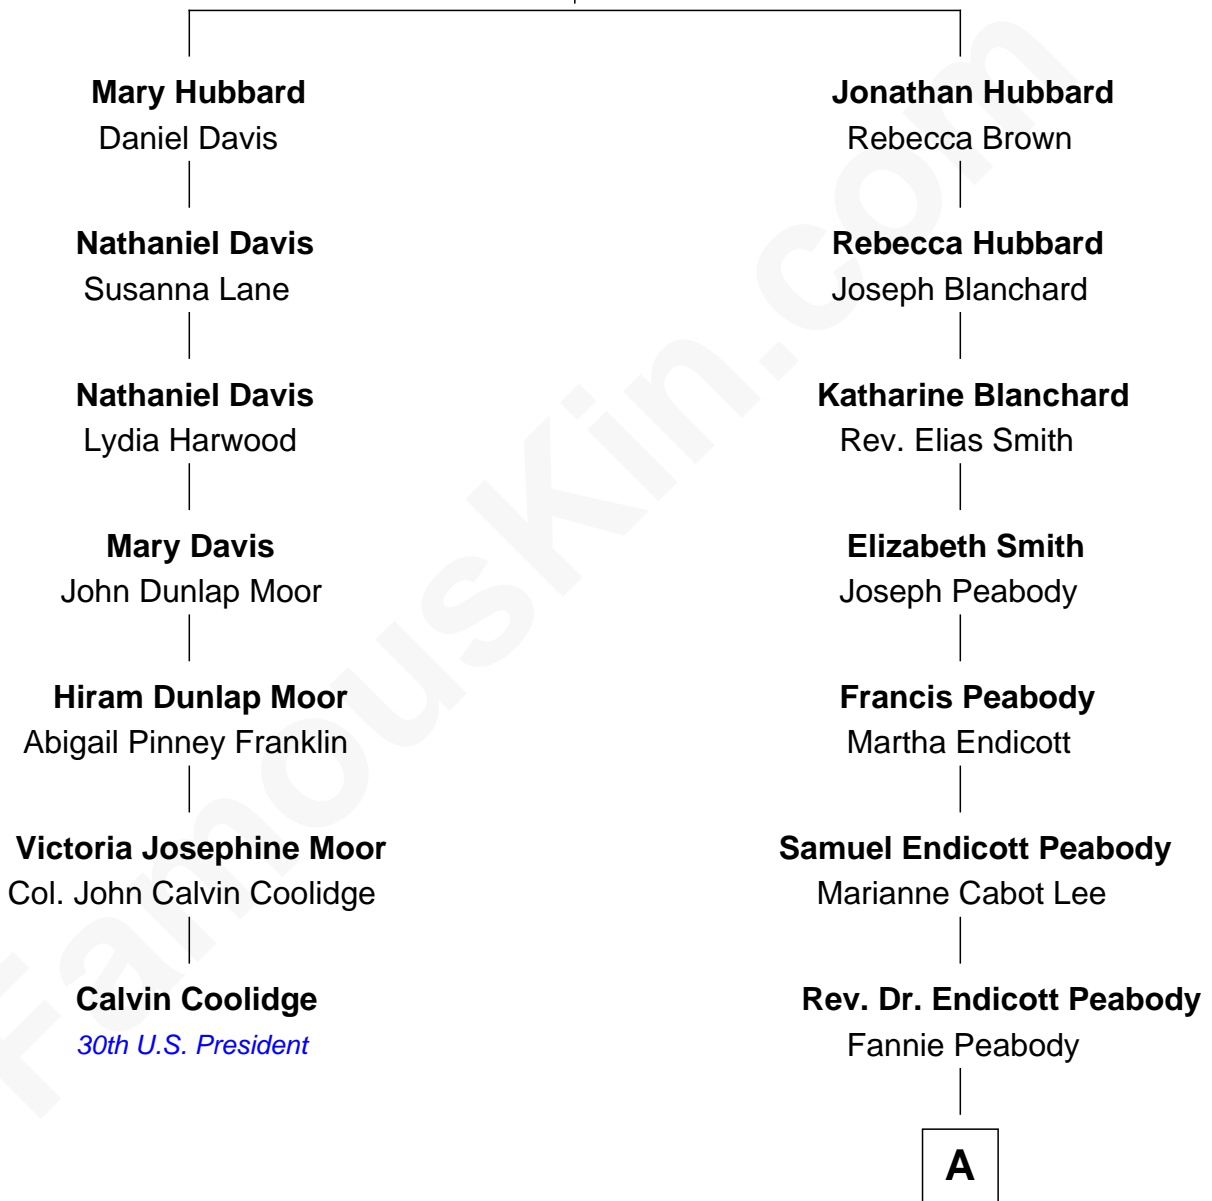

# FamousKin.com Relationship Chart of

**Calvin Coolidge**

*30th U.S. President*

6th cousin 2 times removed of

**Endicott Peabody**

*62nd Governor of Massachusetts*

**Jonathan Hubbard**

Hannah Rice

A

Rt. Rev. Malcolm Endicott Peabody

Mary Elizabeth Parkman

Endicott Peabody

*62nd Governor of Massachusetts*

FamousKin.com