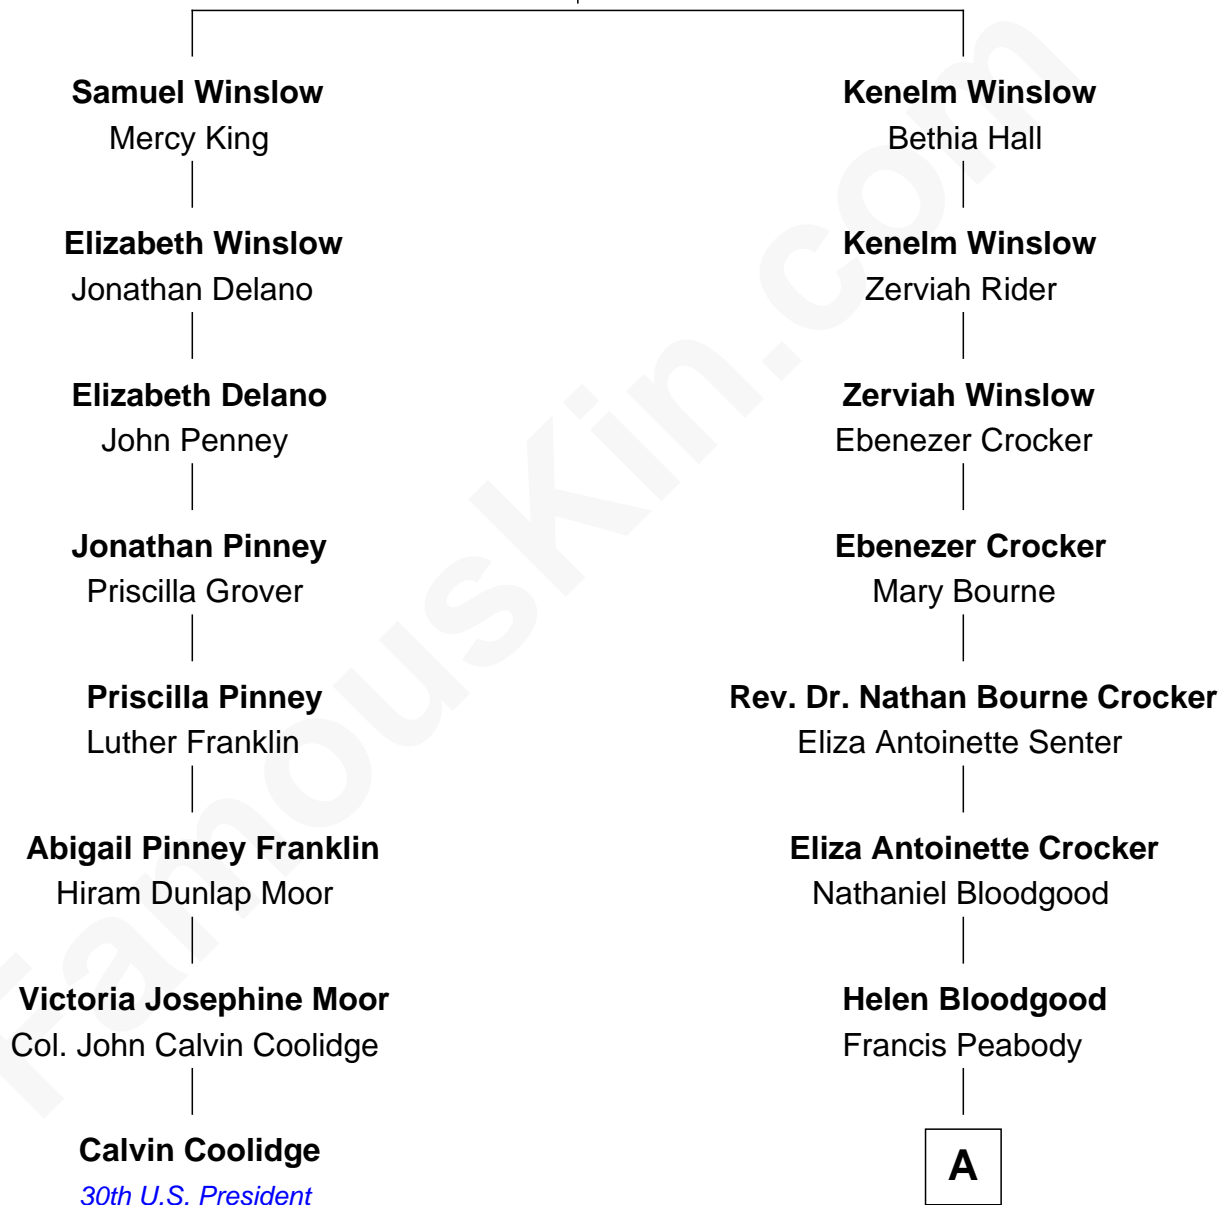

FamousKin.com Relationship Chart of

Calvin Coolidge

30th U.S. President

7th cousin 2 times removed of

Endicott Peabody

62nd Governor of Massachusetts

Kenelm Winslow

Mercy Worden