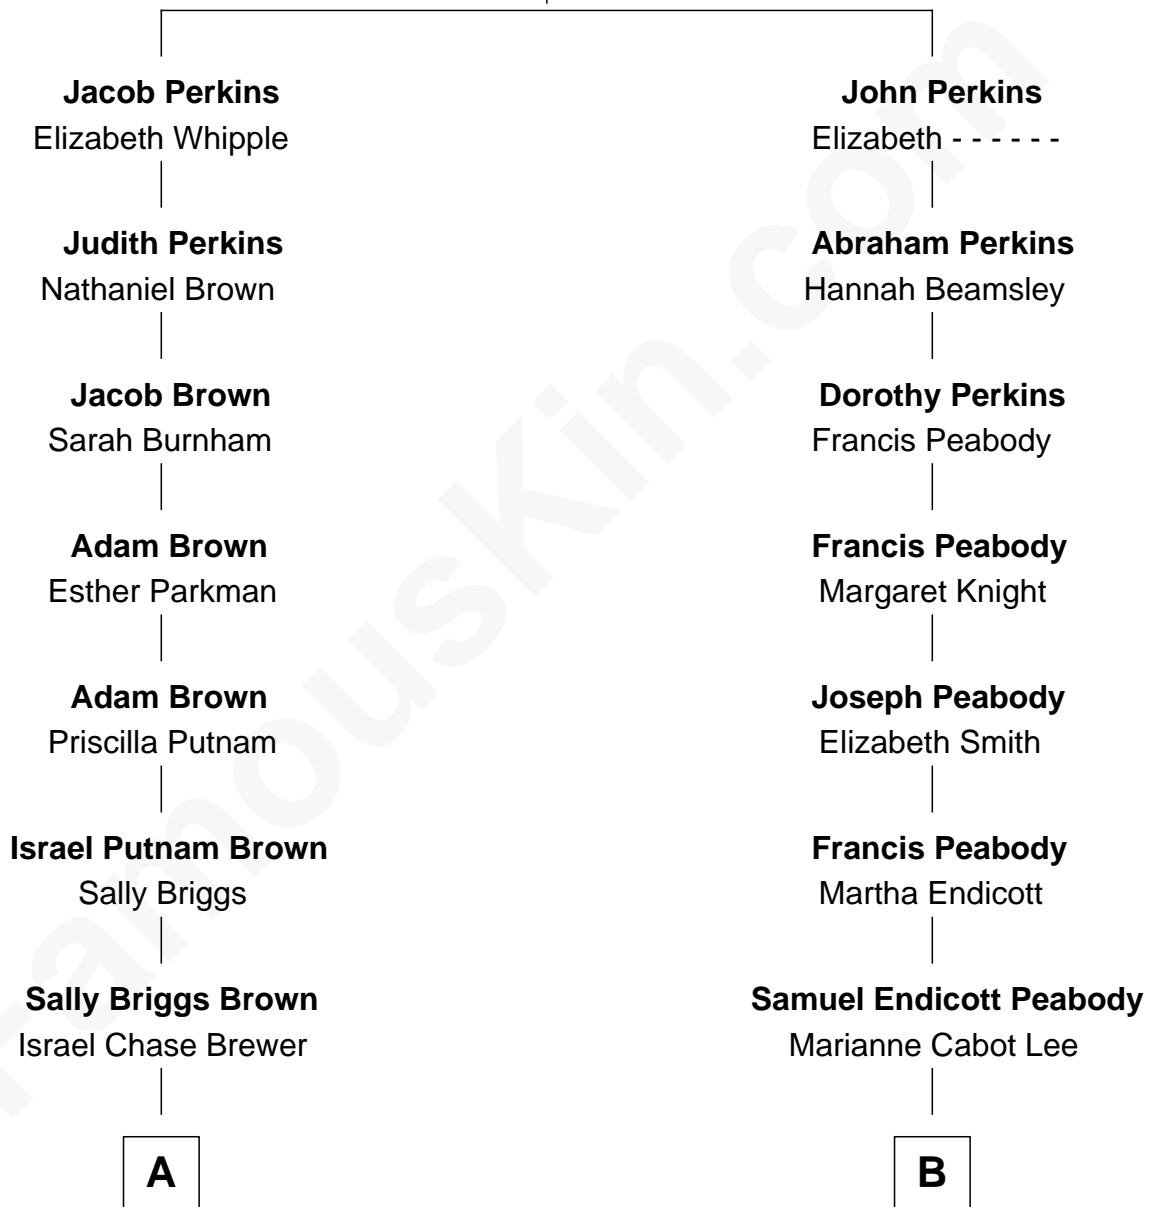

FamousKin.com Relationship Chart of

Calvin Coolidge

30th U.S. President

9th cousin of

Endicott Peabody

62nd Governor of Massachusetts

John Perkins

Judith Gater

A

Sarah Almeda Brewer
Calvin Galusha Coolidge

Col. John Calvin Coolidge
Victoria Josephine Moor

Calvin Coolidge
30th U.S. President

B

Rev. Dr. Endicott Peabody
Fannie Peabody

Rt. Rev. Malcolm Endicott Peabody
Mary Elizabeth Parkman

Endicott Peabody
62nd Governor of Massachusetts

FamousKin.com