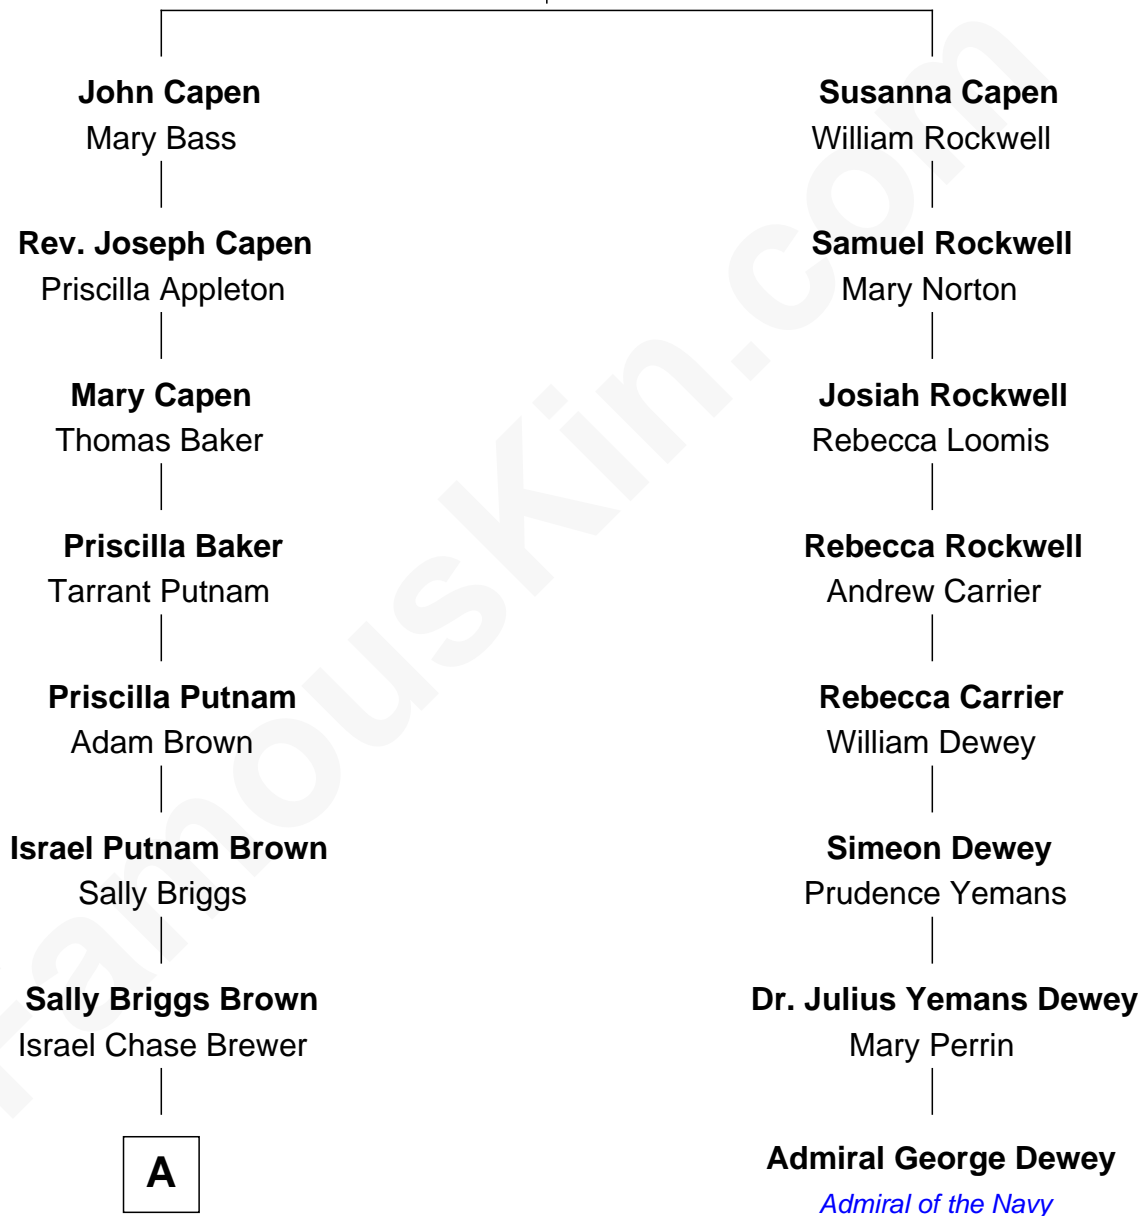

FamousKin.com Relationship Chart of

Calvin Coolidge
30th U.S. President

7th cousin 2 times removed of

Admiral George Dewey
Admiral of the Navy

Bernard Capen
Joan Purchase

A

—
Sarah Almeda Brewer
Calvin Galusha Coolidge

—
Col. John Calvin Coolidge
Victoria Josephine Moor

—
Calvin Coolidge
30th U.S. President

FamousKin.com