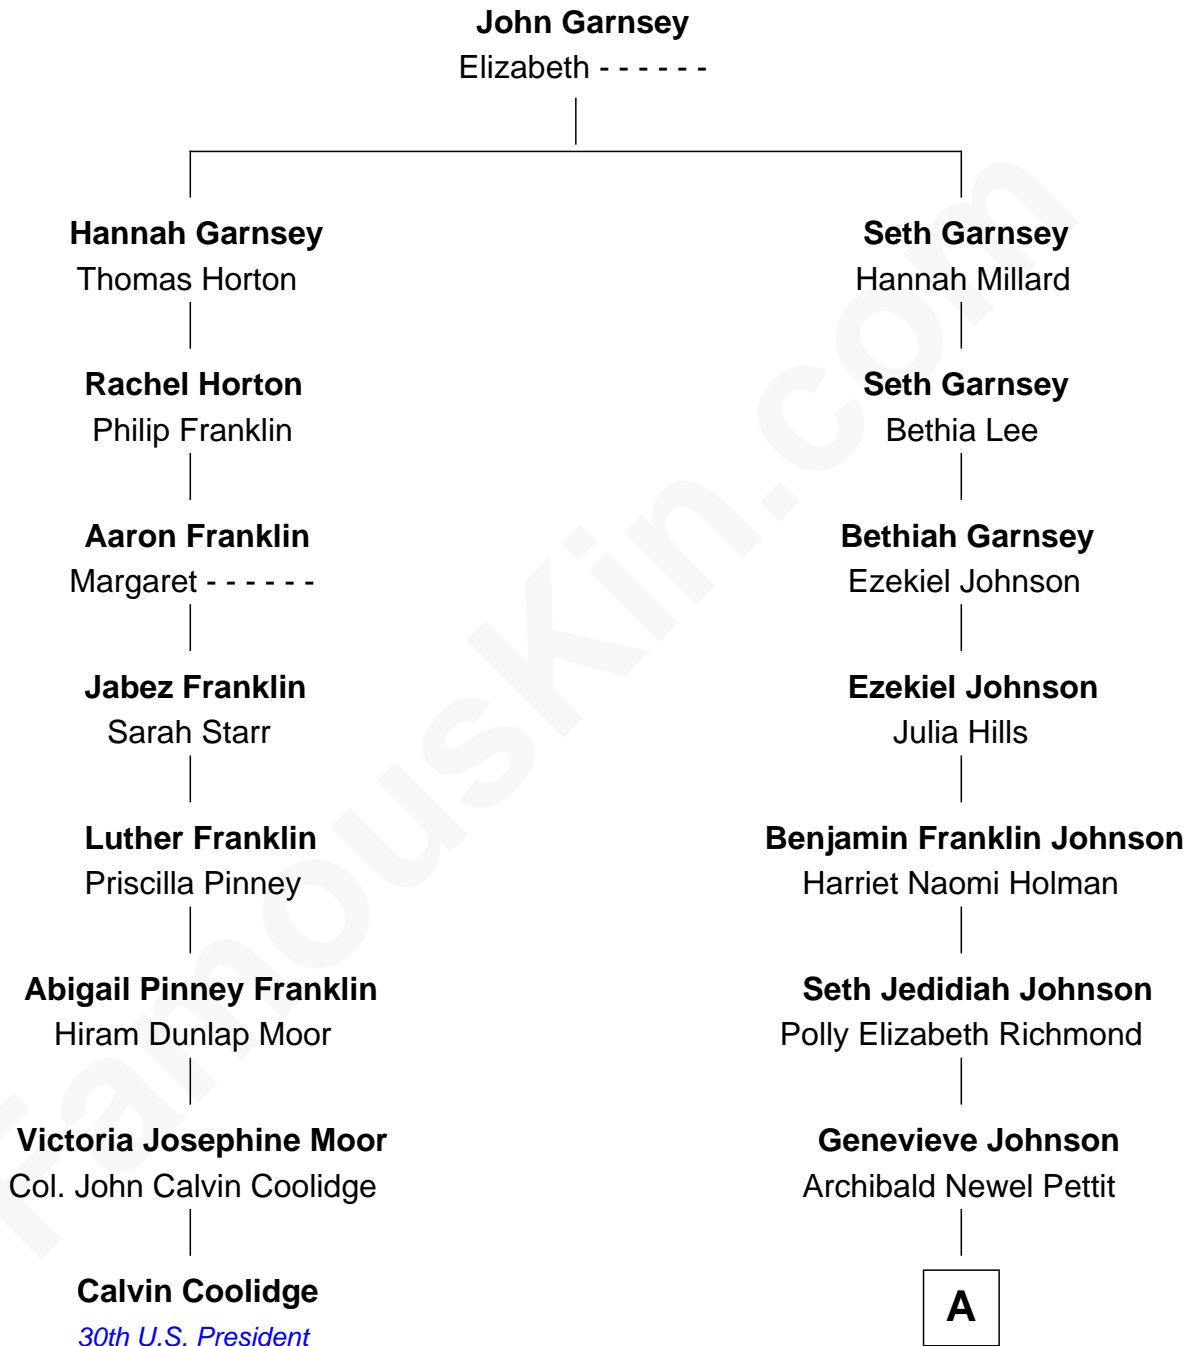

# FamousKin.com Relationship Chart of

**Calvin Coolidge**

*30th U.S. President*

7th cousin 2 times removed of

**Elizabeth Smart**

*Founder of Elizabeth Smart Foundation*

A

**Genevieve Pettit**  
Myron LeGrande Francom

**Lois Ann Francom**  
Edward Sharp Smart

**Elizabeth Smart**  
*Child Safety Activist*

FamousKin.com