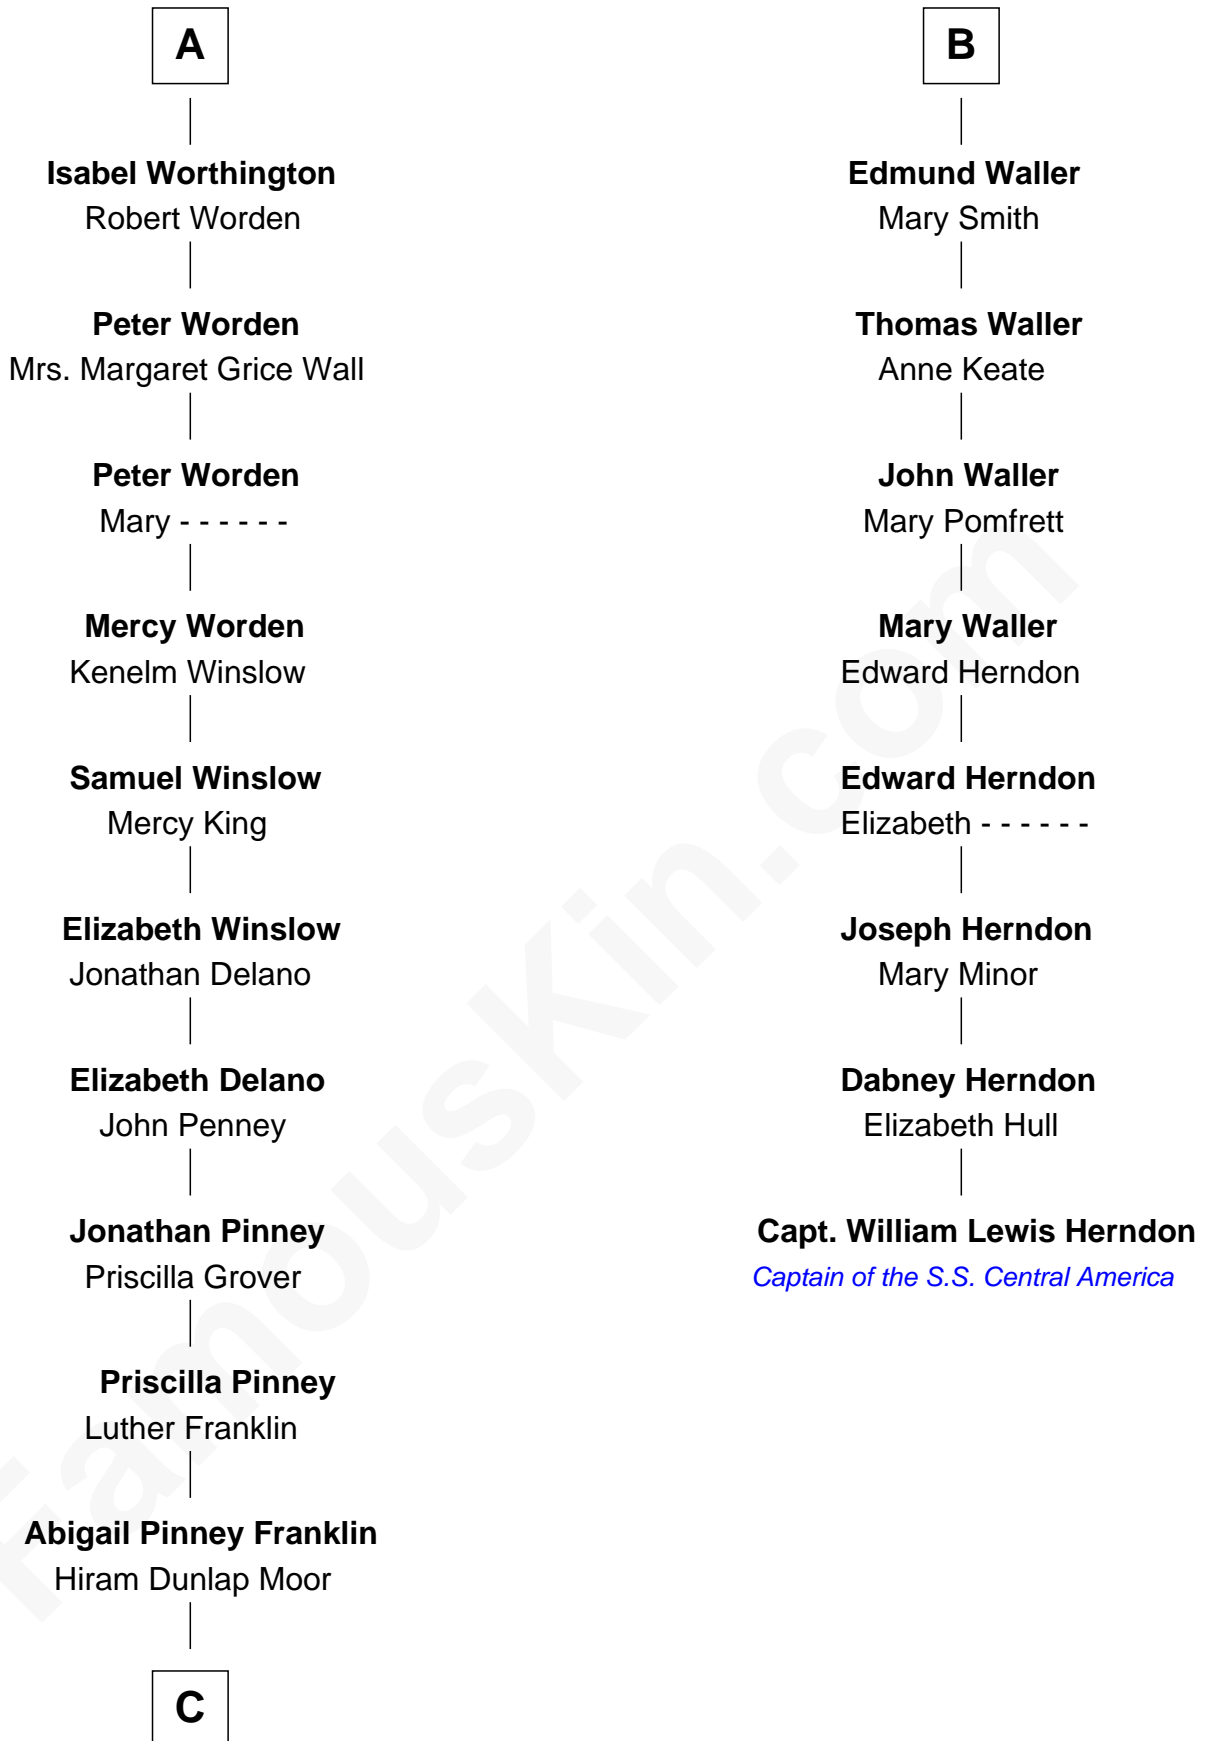

FamousKin.com
Relationship Chart of
Calvin Coolidge
30th U.S. President

14th cousin 4 times removed of

Capt. William Lewis Herndon
Captain of the ill fated S.S. Central America

C

Victoria Josephine Moor

Col. John Calvin Coolidge