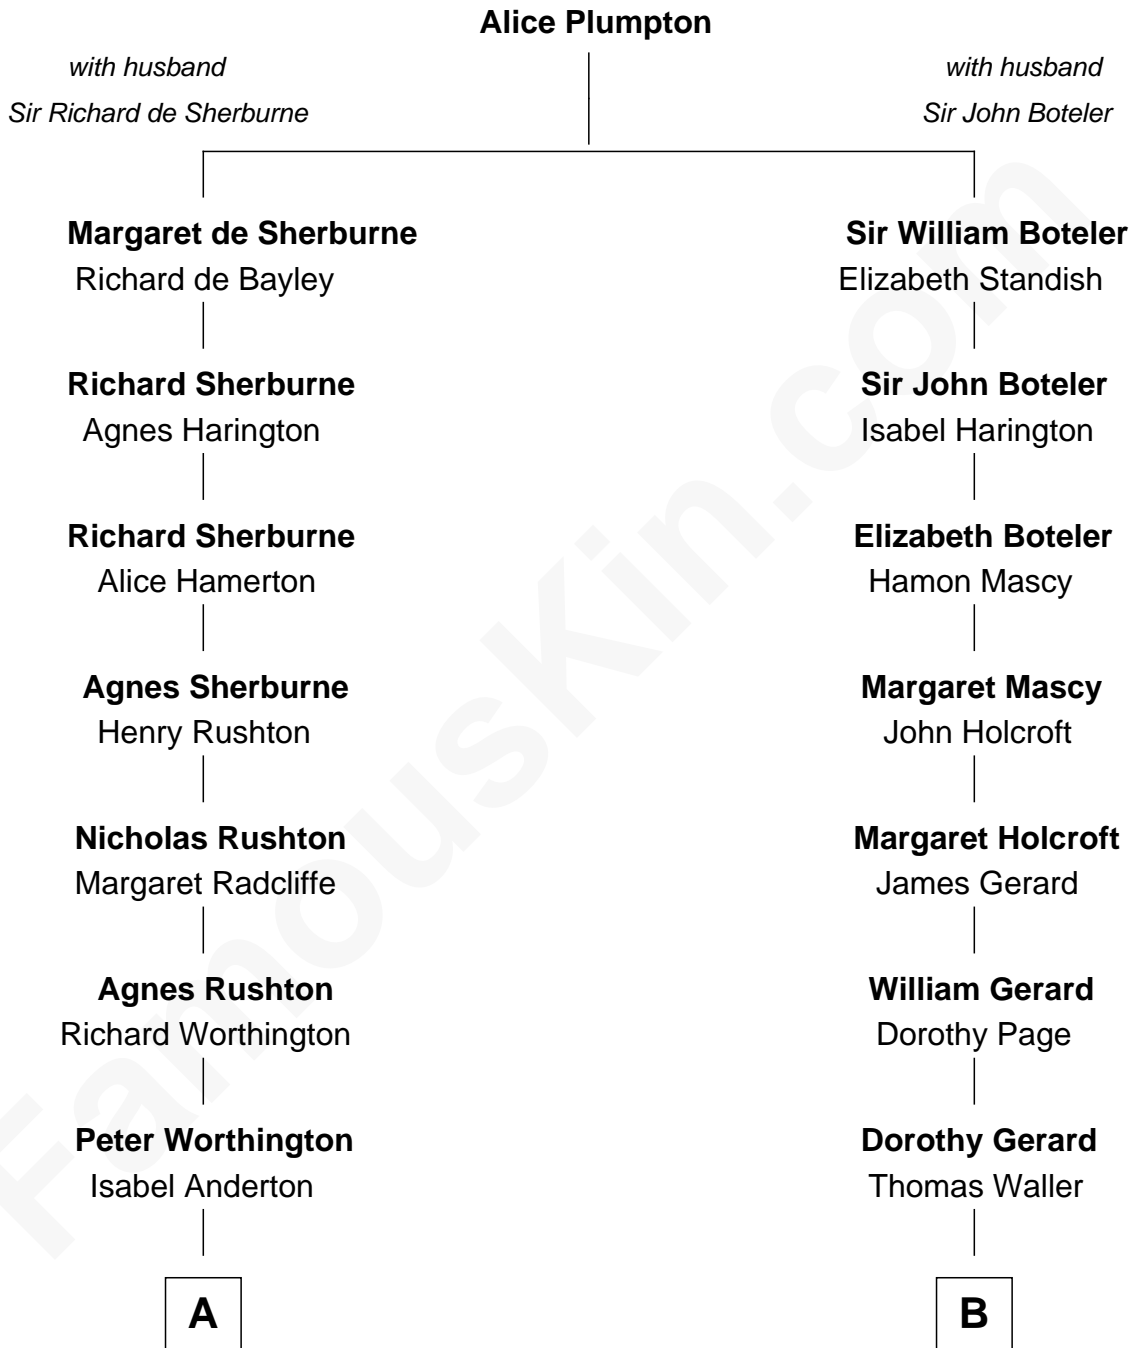

FamousKin.com
Relationship Chart of
Calvin Coolidge
30th U.S. President

14th cousin 4 times removed of

Capt. William Lewis Herndon
Captain of the ill fated S.S. Central America

C

Victoria Josephine Moor

Col. John Calvin Coolidge

Calvin Coolidge

30th U.S. President

FamousKin.com