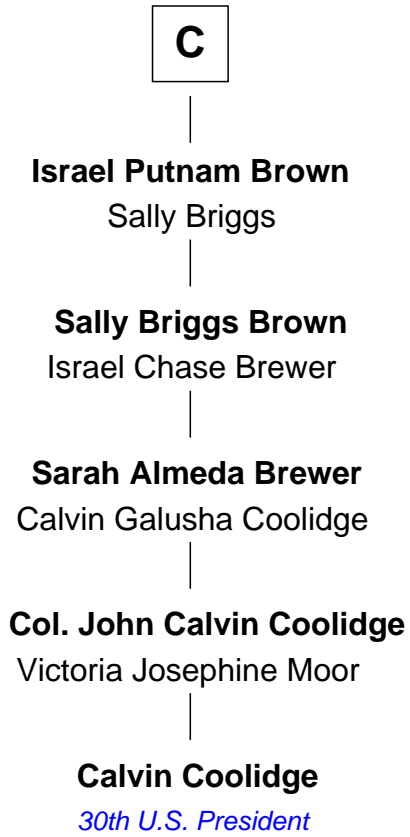

FamousKin.com Relationship Chart of

Calvin Coolidge

30th U.S. President

14th cousin 7 times removed of

Richard Henry Lee

Signer of the Declaration of Independence

Thomas de Clare
Juliana FitzMaurice

Margaret de Clare
Bartholomew de Badlesmere

Margaret de Badlesmere
Sir John de Tibetot

Sir Robert de Tibetot
Margaret Deincourt

Elizabeth de Tibetot
Sir Philip le Despencer

Margery Despencer
Sir Roger Wentworth

Sir Philip Wentworth
Mary Clifford

Elizabeth Wentworth
Sir Martin de la See

A

Margaret de Clare
Bartholomew de Badlesmere

Elizabeth de Badlesmere
Sir William de Bohun

Elizabeth de Bohun
Sir Richard Fitzalan

Elizabeth Fitzalan
Sir Robert Goushill

Joan Goushill
Sir Thomas Stanley

Katherine Stanley
Sir John Savage

Dulcia Savage
Sir Henry Bold

B

FamousKin.com