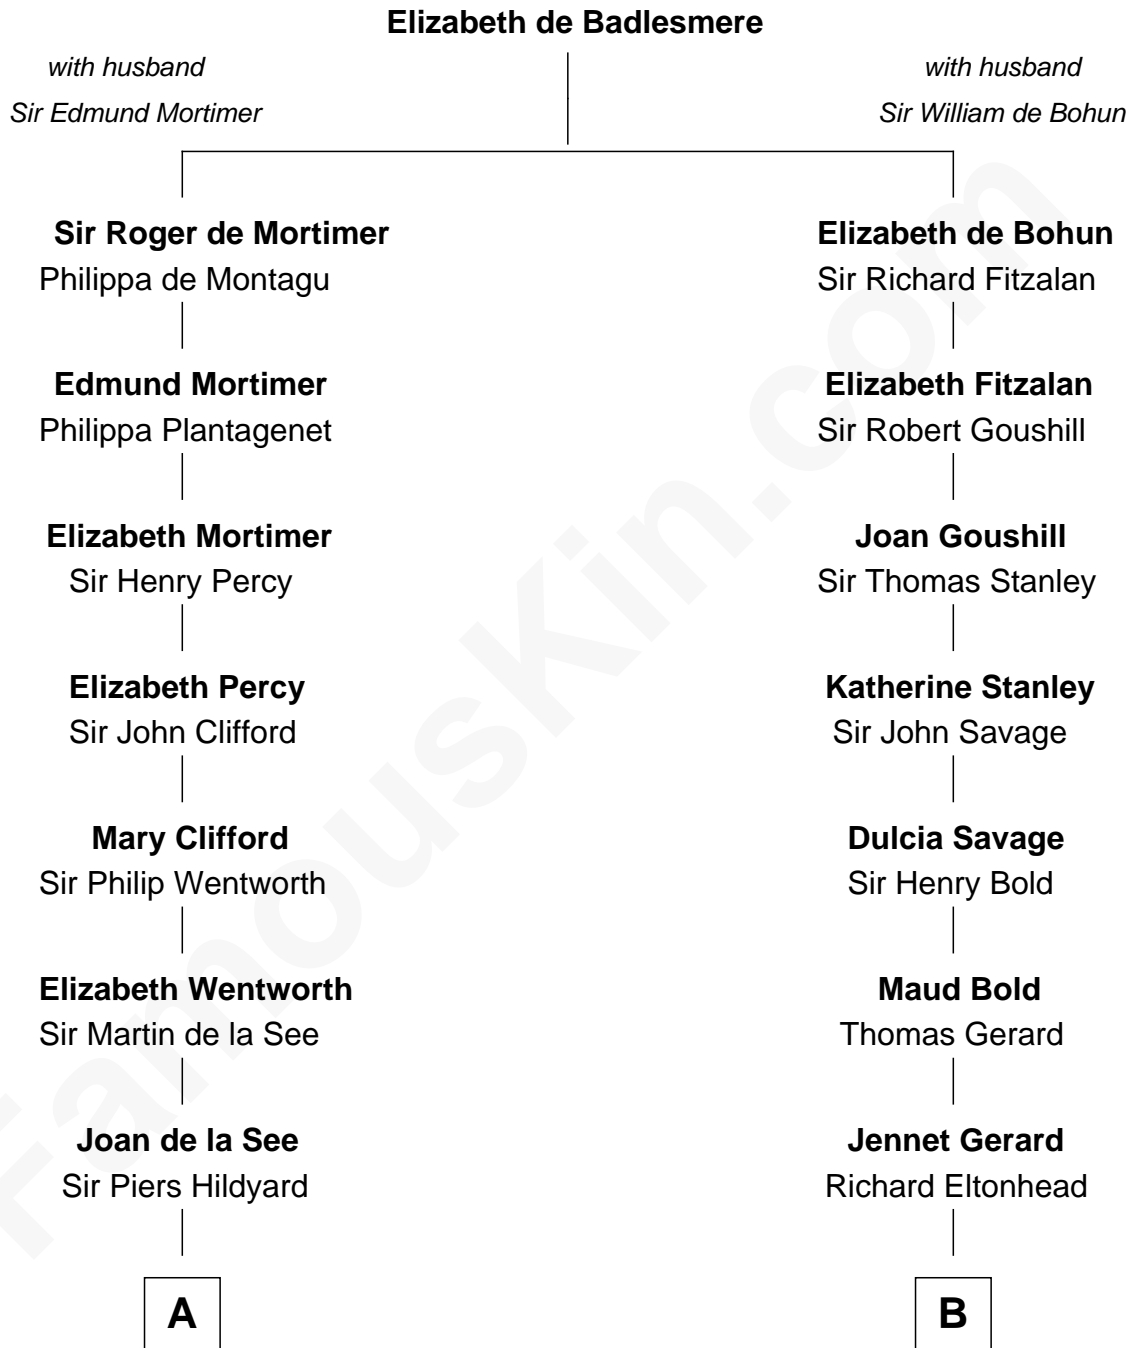

FamousKin.com
Relationship Chart of
Calvin Coolidge
30th U.S. President

12th cousin 8 times removed of

Richard Henry Lee
Signer of the Declaration of Independence

C

—
Sally Briggs Brown

Israel Chase Brewer

—
Sarah Almeda Brewer

Calvin Galusha Coolidge

—
Col. John Calvin Coolidge

Victoria Josephine Moor

—
Calvin Coolidge

30th U.S. President

FamousKin.com