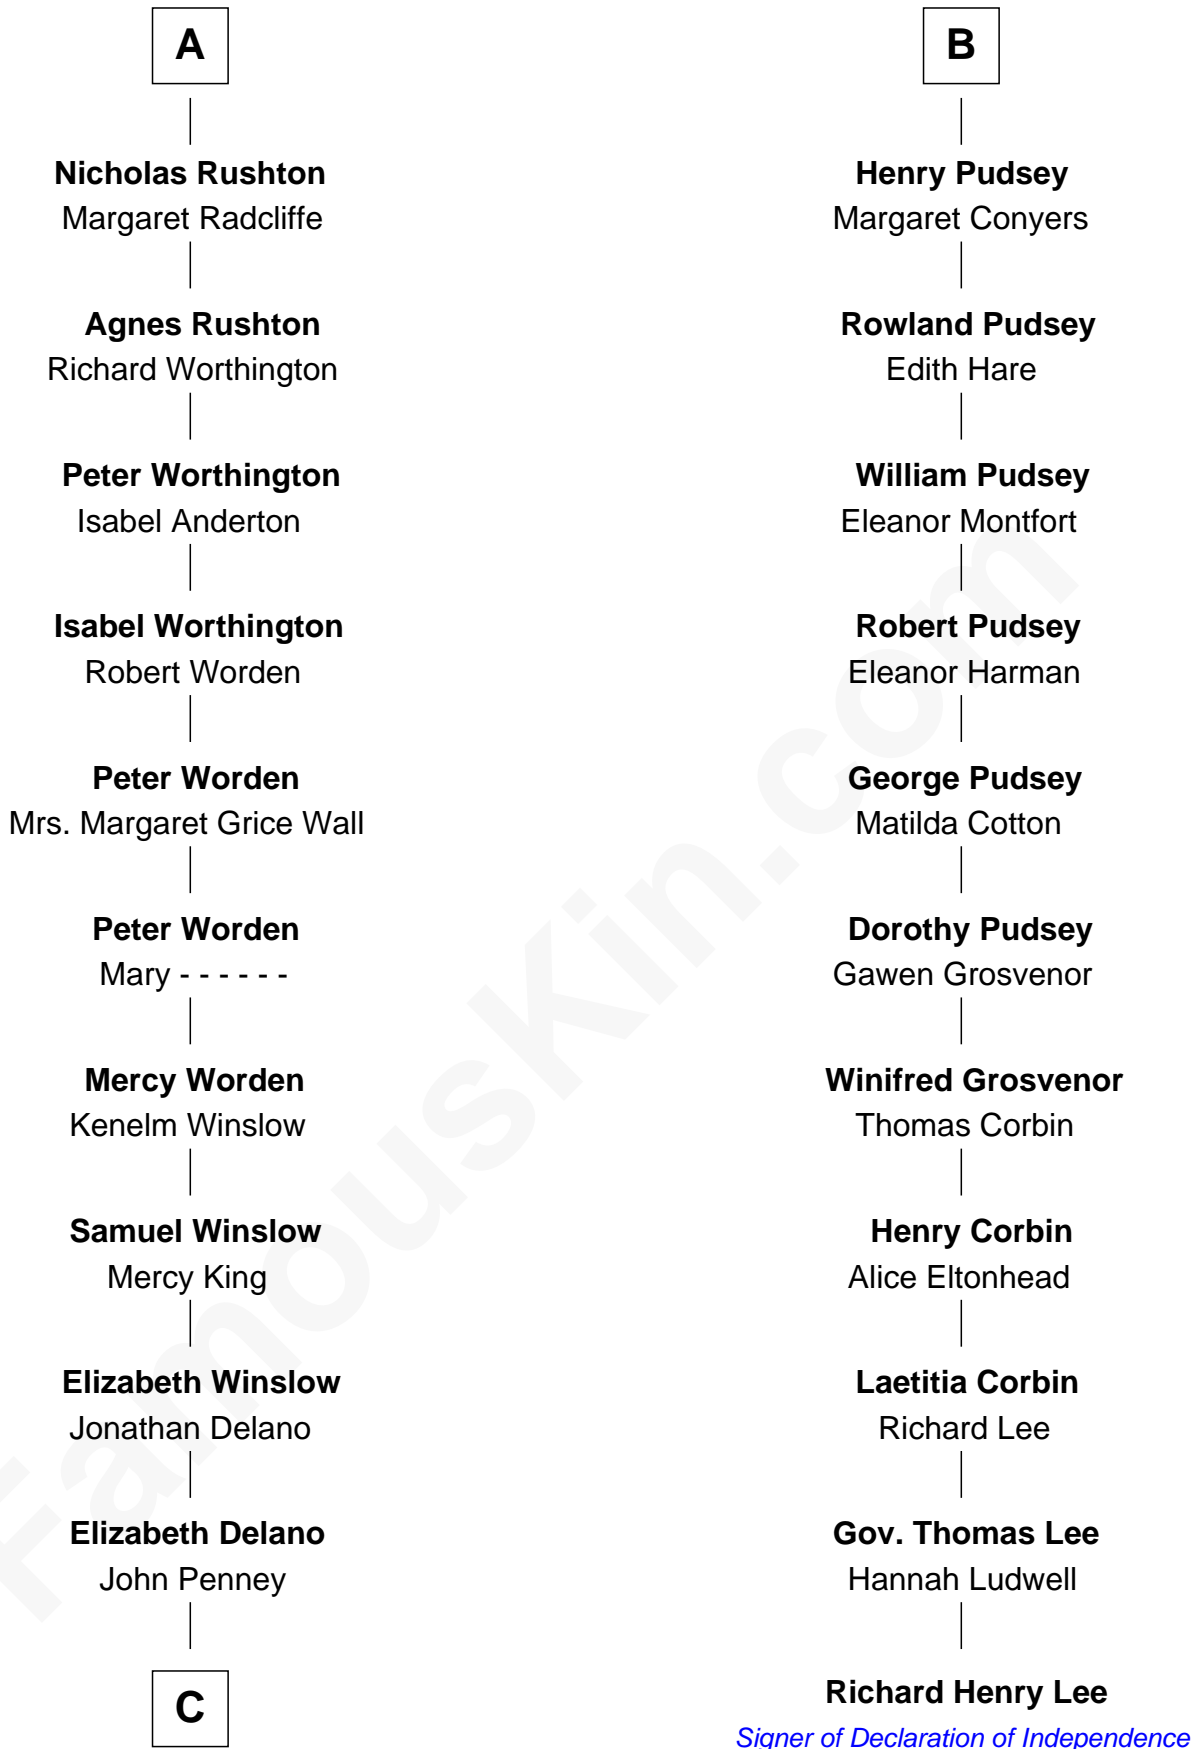

FamousKin.com
Relationship Chart of
Calvin Coolidge
30th U.S. President

17th cousin 4 times removed of
Richard Henry Lee
Signer of the Declaration of Independence

C

Jonathan Pinney

Priscilla Grover

Priscilla Pinney

Luther Franklin

Abigail Pinney Franklin

Hiram Dunlap Moor

Victoria Josephine Moor

Col. John Calvin Coolidge

Calvin Coolidge

30th U.S. President

FamousKin.com