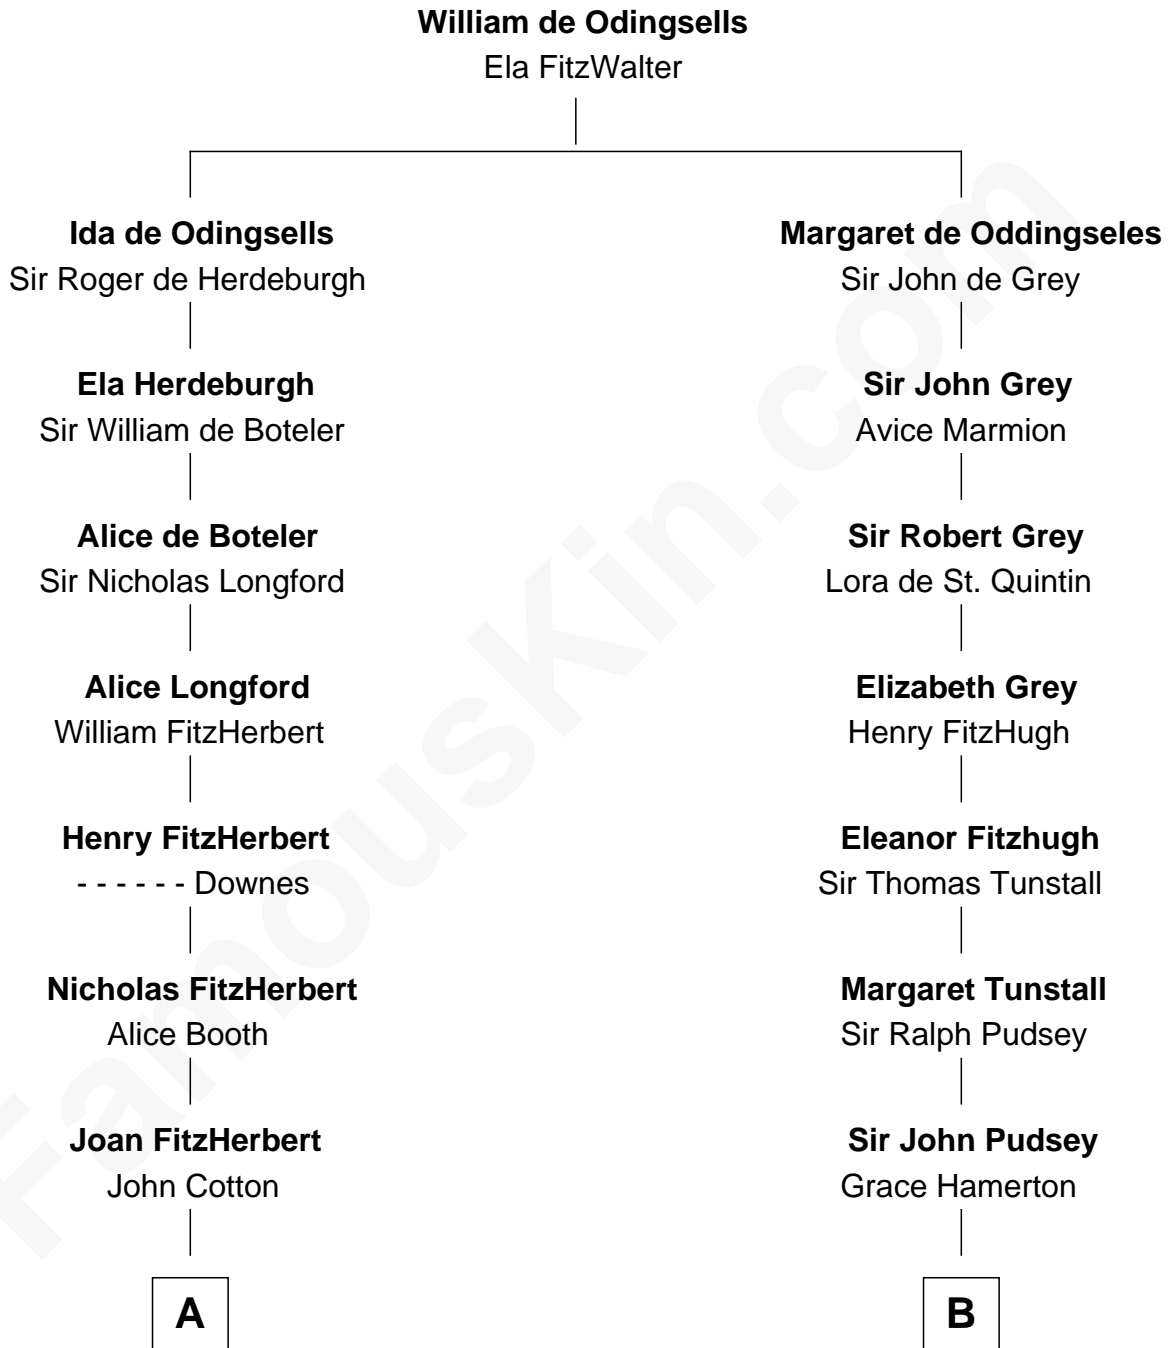

FamousKin.com
Relationship Chart of
Calvin Coolidge
30th U.S. President

17th cousin 4 times removed of

Richard Henry Lee
Signer of the Declaration of Independence

C

—
Nathaniel Davis

Lydia Harwood

—
Mary Davis

John Dunlap Moor

—
Hiram Dunlap Moor

Abigail Pinney Franklin

—
Victoria Josephine Moor

Col. John Calvin Coolidge

—
Calvin Coolidge

30th U.S. President

FamousKin.com