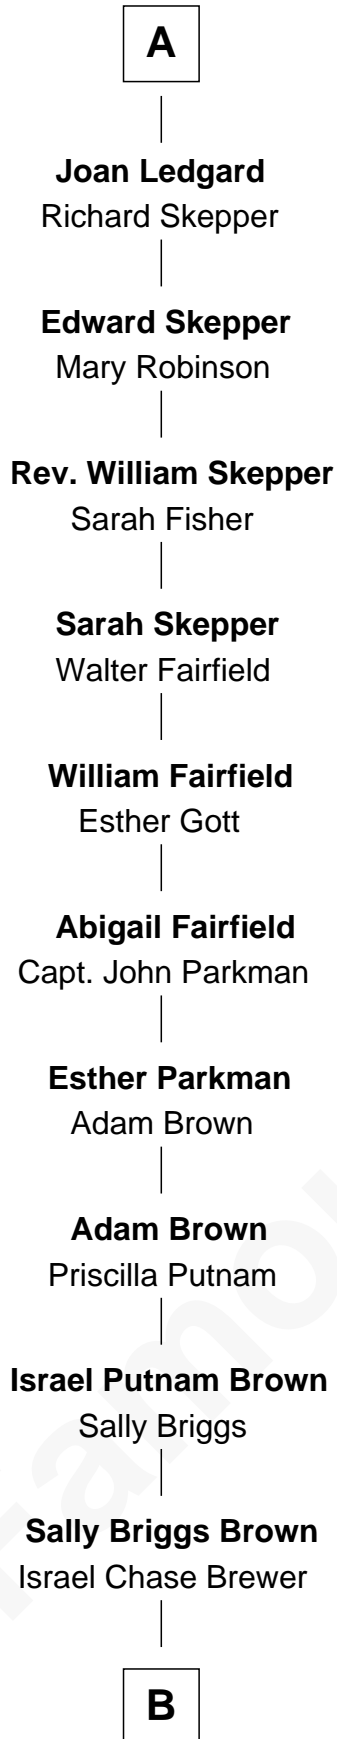

# FamousKin.com Relationship Chart of

**Calvin Coolidge**

*30th U.S. President*

5th cousin 14 times removed of

**Anne Boleyn**

*2nd Wife of King Henry VIII*

**Sir Thomas de Beauchamp**

Katherine de Mortimer

**Elizabeth Hastings**

Sir Robert Hildyard

**Sir Piers Hildyard**

Joan de la See

**Isabel Hildyard**

Ralph Legard

**A**

**Sir William Beauchamp**

Joan Fitzalan

**Joan Beauchamp**

James Butler

**Sir Thomas Butler**

Anne Hankeford

**Margaret Butler**

Sir William Boleyn

**Thomas Boleyn**

Elizabeth Howard

**Anne Boleyn**

*Wife of King Henry VIII*

**B**

—  
**Sarah Almeda Brewer**  
Calvin Galusha Coolidge

—  
**Col. John Calvin Coolidge**  
Victoria Josephine Moor

—  
**Calvin Coolidge**  
*30th U.S. President*