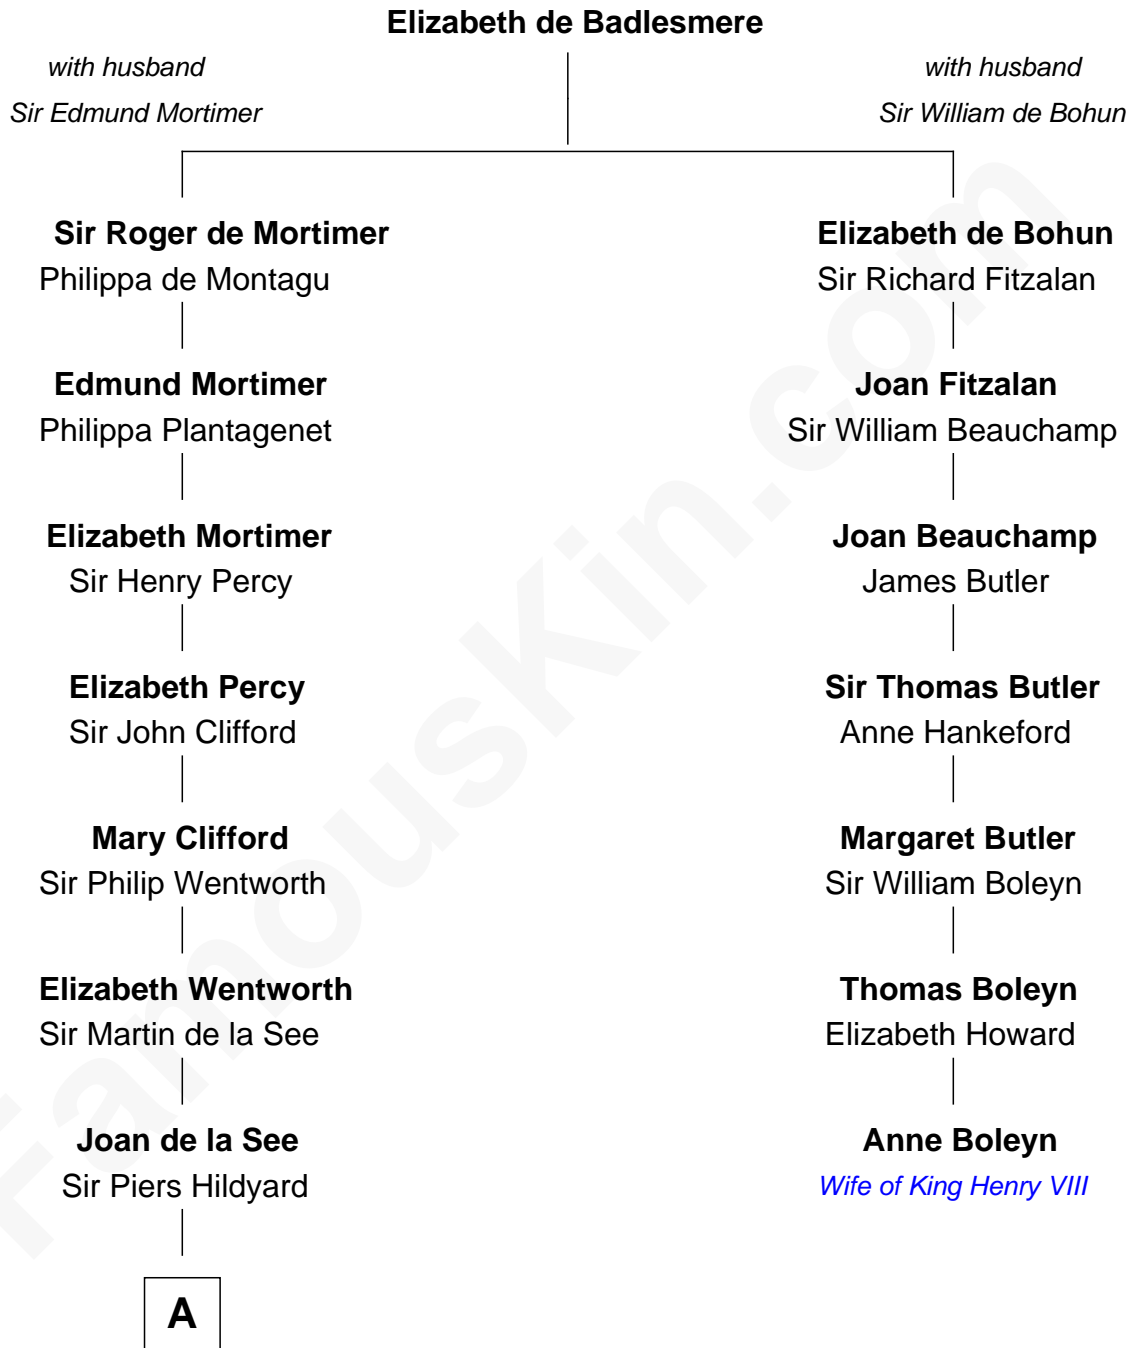

FamousKin.com
Relationship Chart of
Calvin Coolidge
30th U.S. President

6th cousin 14 times removed of

Anne Boleyn
2nd Wife of King Henry VIII

B

—
Sally Briggs Brown

Israel Chase Brewer

—
Sarah Almeda Brewer

Calvin Galusha Coolidge

—
Col. John Calvin Coolidge

Victoria Josephine Moor

—
Calvin Coolidge

30th U.S. President

FamousKin.com