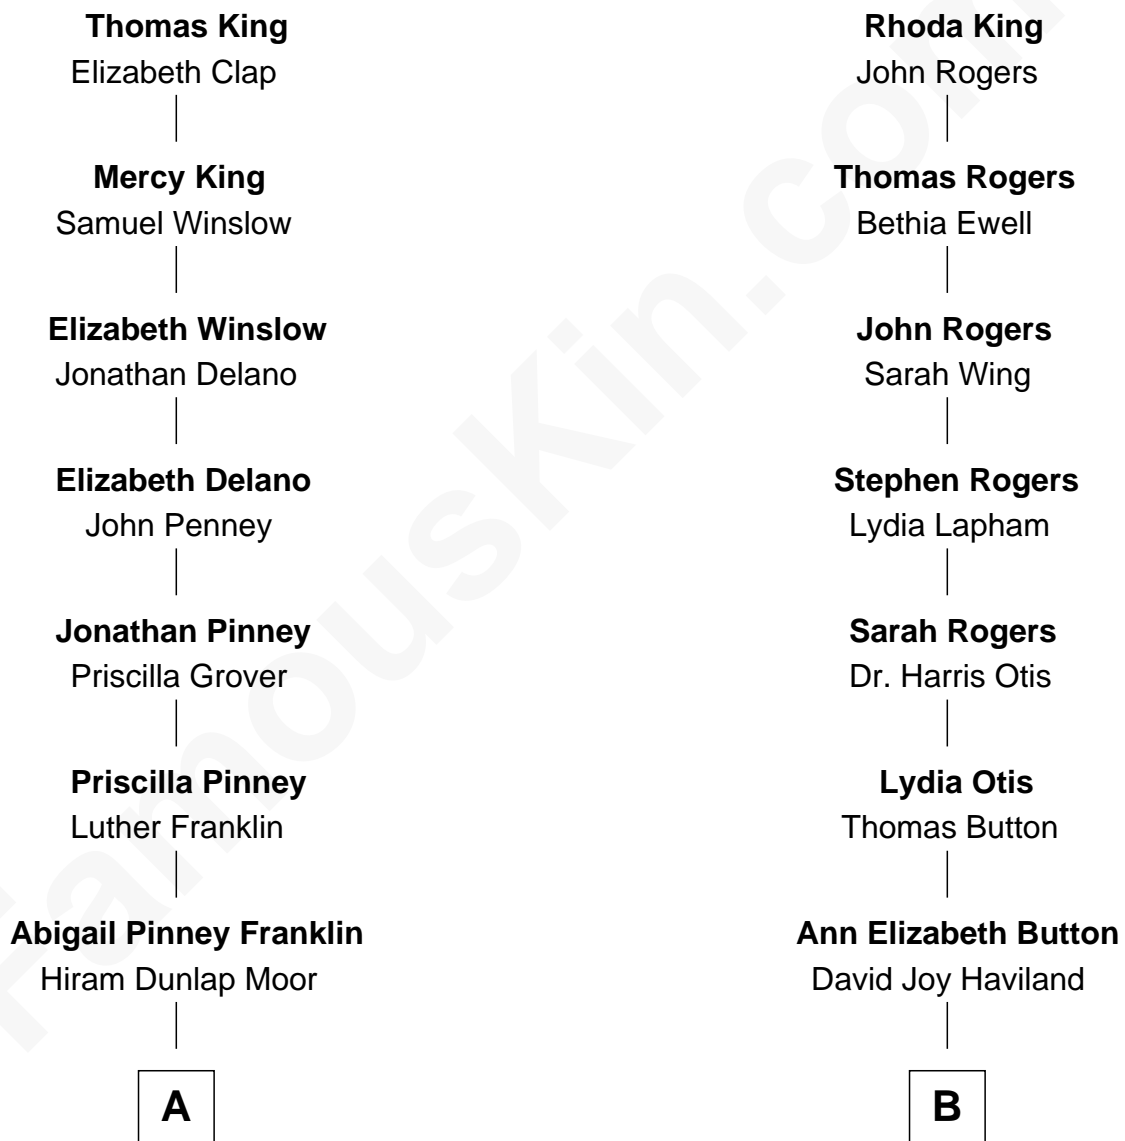

# FamousKin.com Relationship Chart of

**Calvin Coolidge**

*30th U.S. President*

8th cousin of

**Willis Carrier**

*Inventor of Air Conditioning*

**Thomas King**

Sarah Tinker