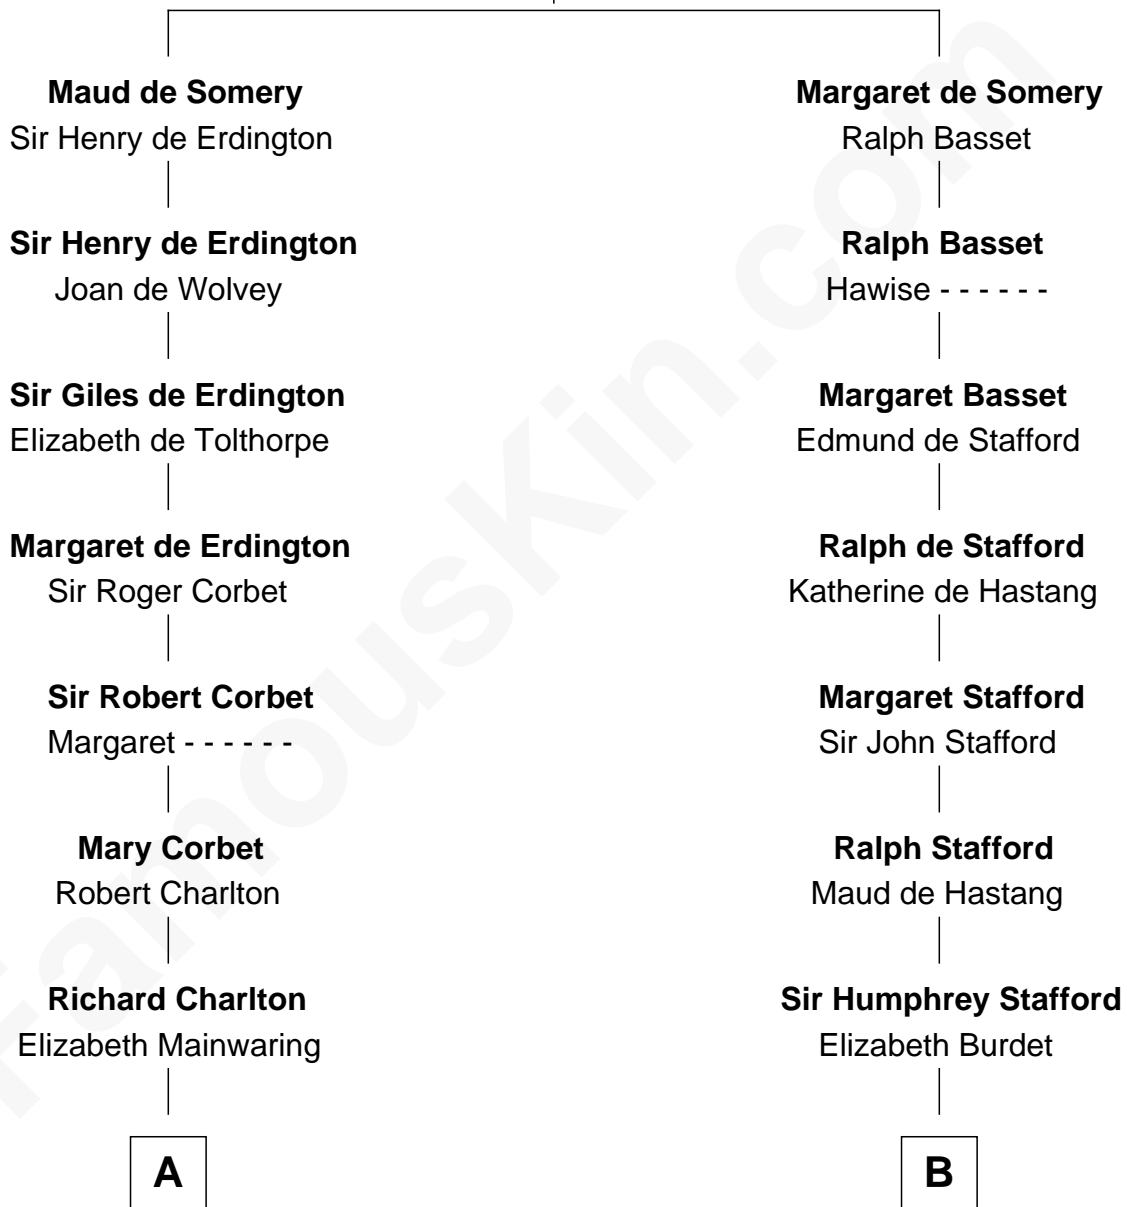

FamousKin.com Relationship Chart of

Calvin Coolidge

30th U.S. President

19th cousin 1 time removed of

Samuel Ward King

15th Governor of Rhode Island

Sir Roger de Somery

Nichole d'Aubenev

C

Mary Davis
John Dunlap Moor

Hiram Dunlap Moor
Abigail Pinney Franklin

Victoria Josephine Moor
Col. John Calvin Coolidge

Calvin Coolidge
30th U.S. President

D

Mercy Green
John Walton

Welthian Walton
William Borden King

Samuel Ward King
15th Governor of Rhode Island

FamousKin.com