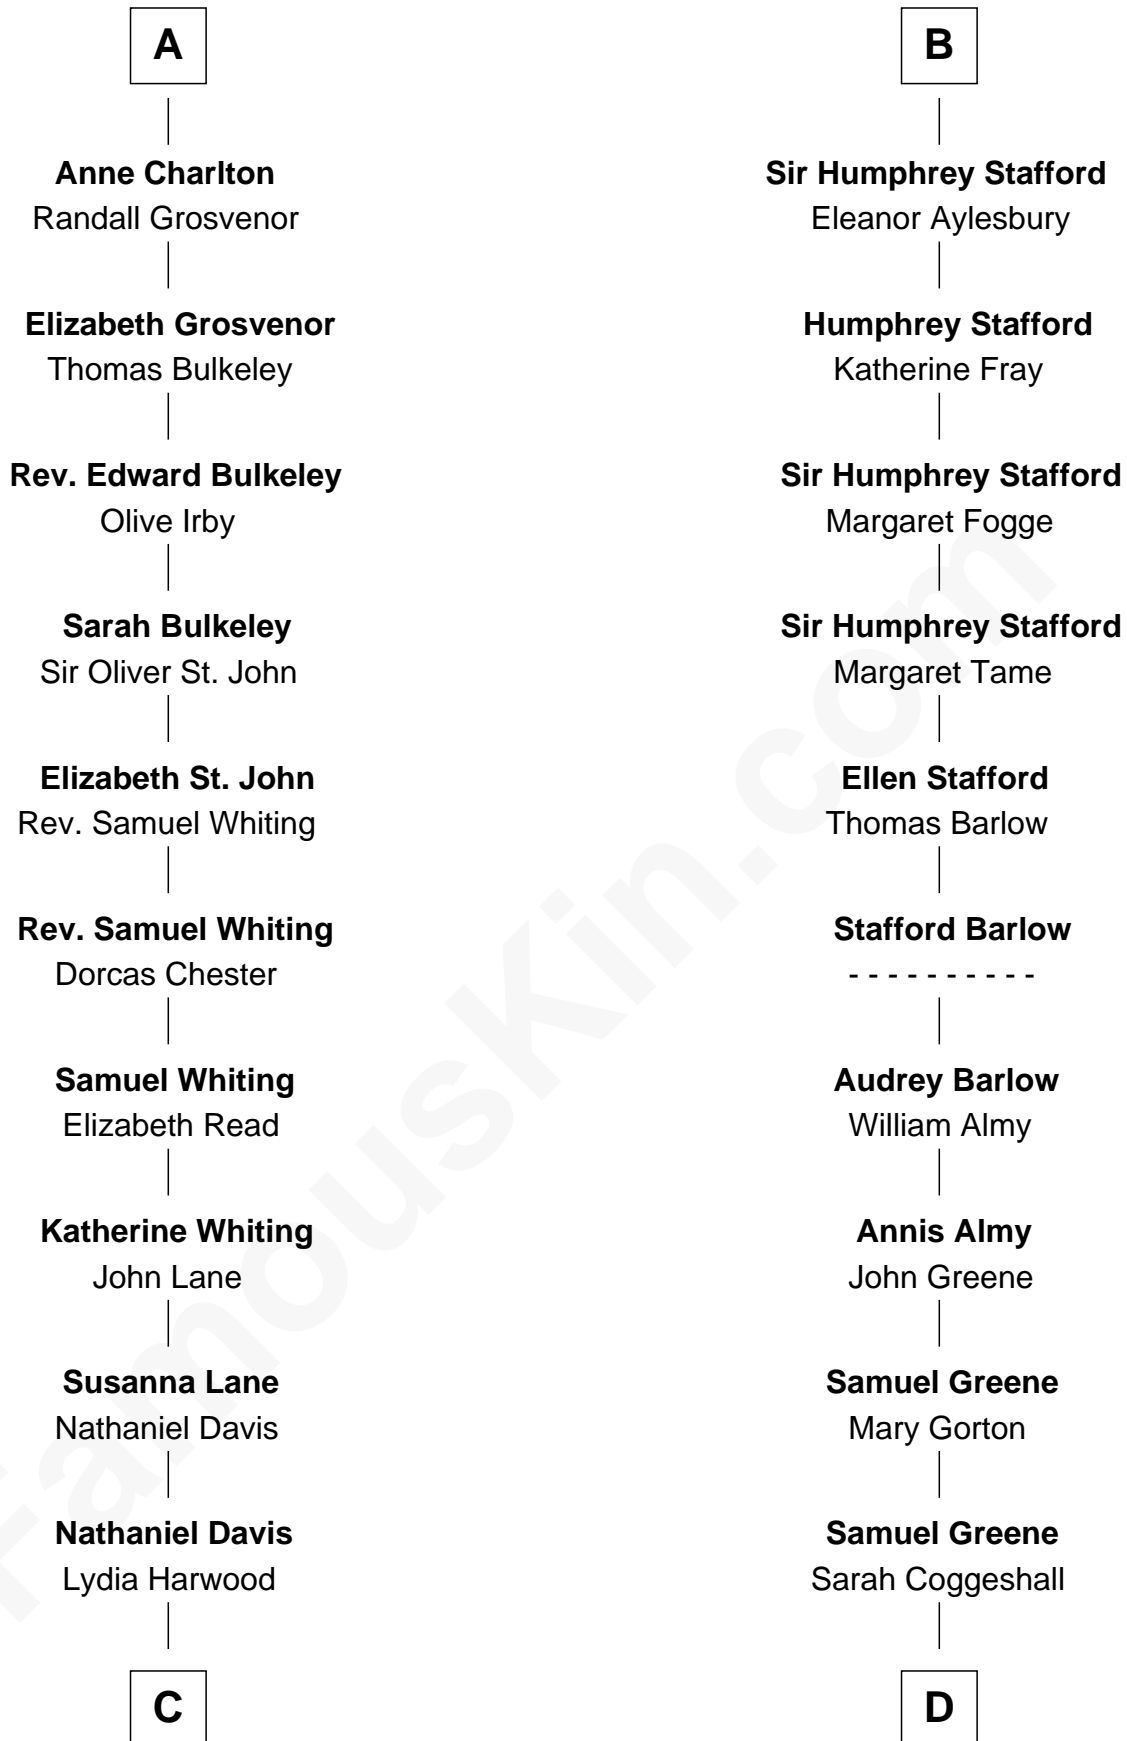

FamousKin.com Relationship Chart of

Calvin Coolidge

30th U.S. President

19th cousin 1 time removed of

Samuel Ward King

15th Governor of Rhode Island

Sir Roger de Somery

Nichole d'Aubenev

C

Mary Davis
John Dunlap Moor

Hiram Dunlap Moor
Abigail Pinney Franklin

Victoria Josephine Moor
Col. John Calvin Coolidge

Calvin Coolidge
30th U.S. President

D

Mercy Green
John Walton

Welthian Walton
William Borden King

Samuel Ward King
15th Governor of Rhode Island

FamousKin.com