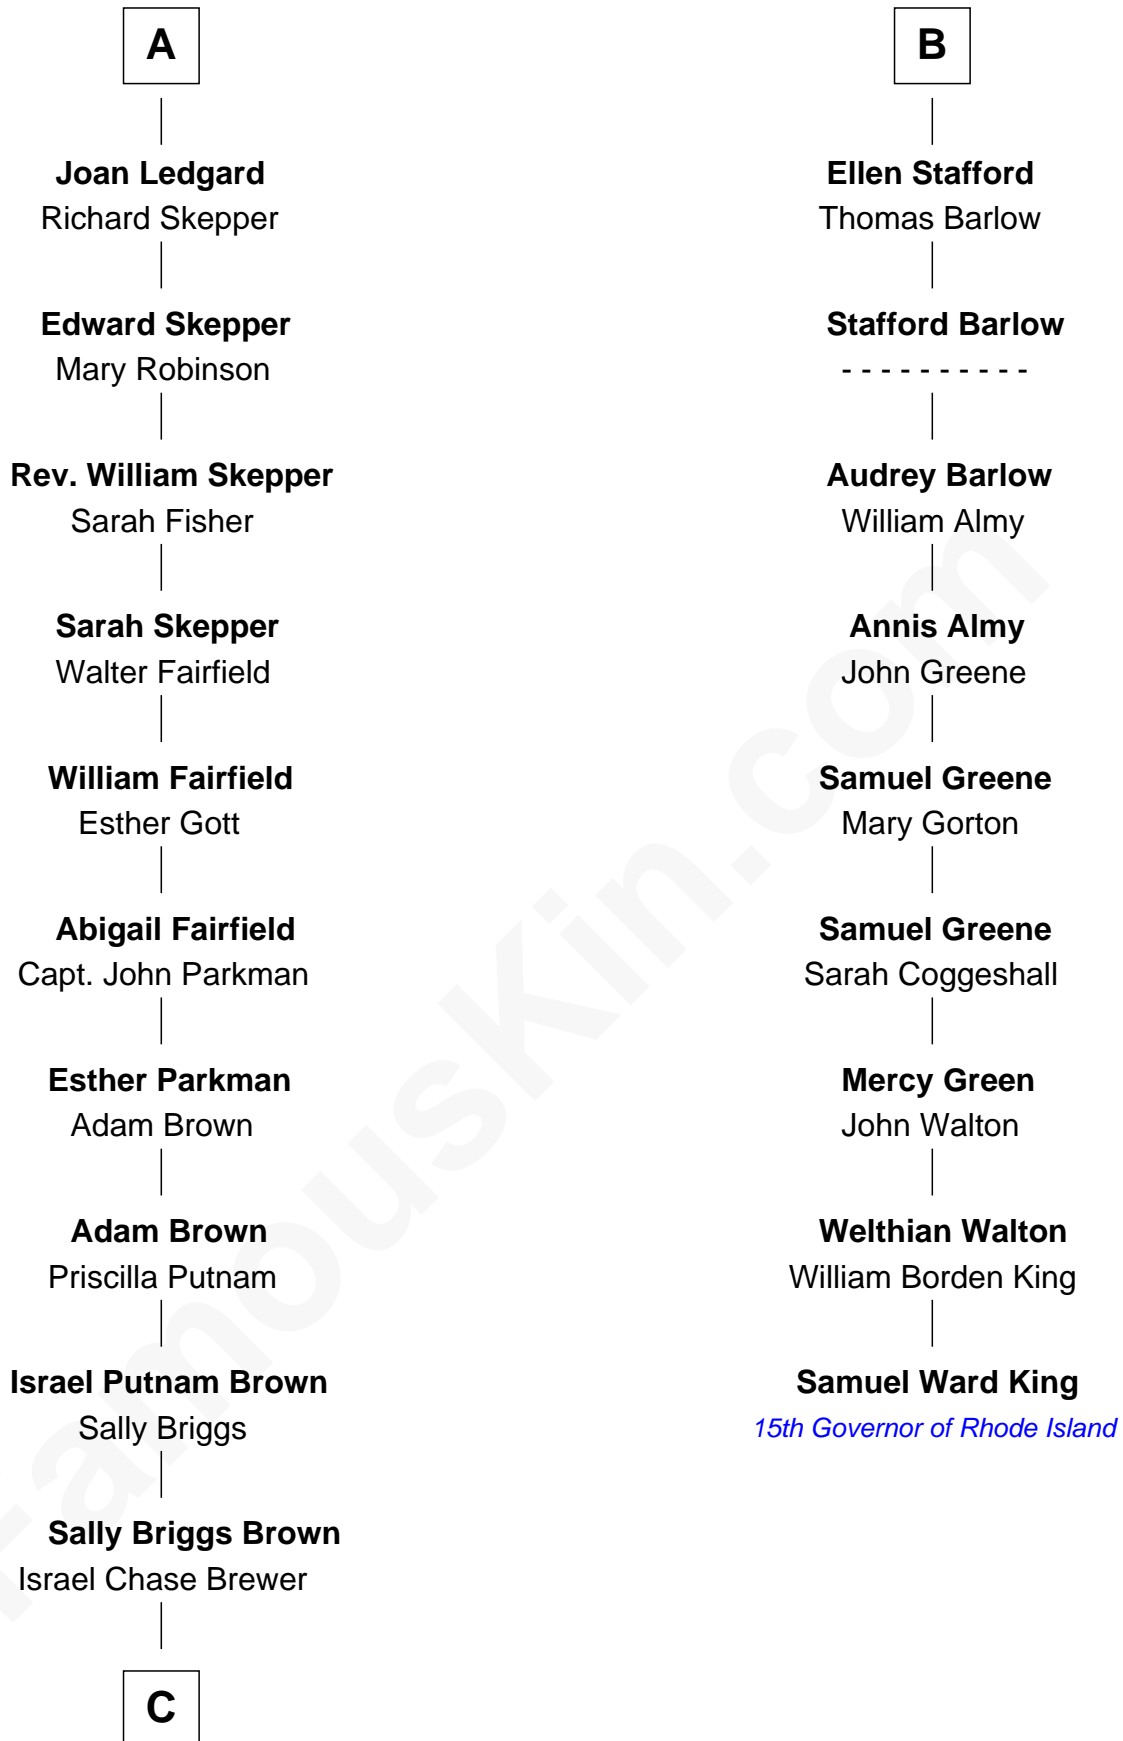

**FamousKin.com**  
**Relationship Chart of**  
**Calvin Coolidge**  
*30th U.S. President*

**15th cousin 4 times removed of**  
**Samuel Ward King**  
*15th Governor of Rhode Island*

**C**

—  
**Sarah Almeda Brewer**  
Calvin Galusha Coolidge

—  
**Col. John Calvin Coolidge**  
Victoria Josephine Moor

—  
**Calvin Coolidge**  
*30th U.S. President*

FamousKin.com