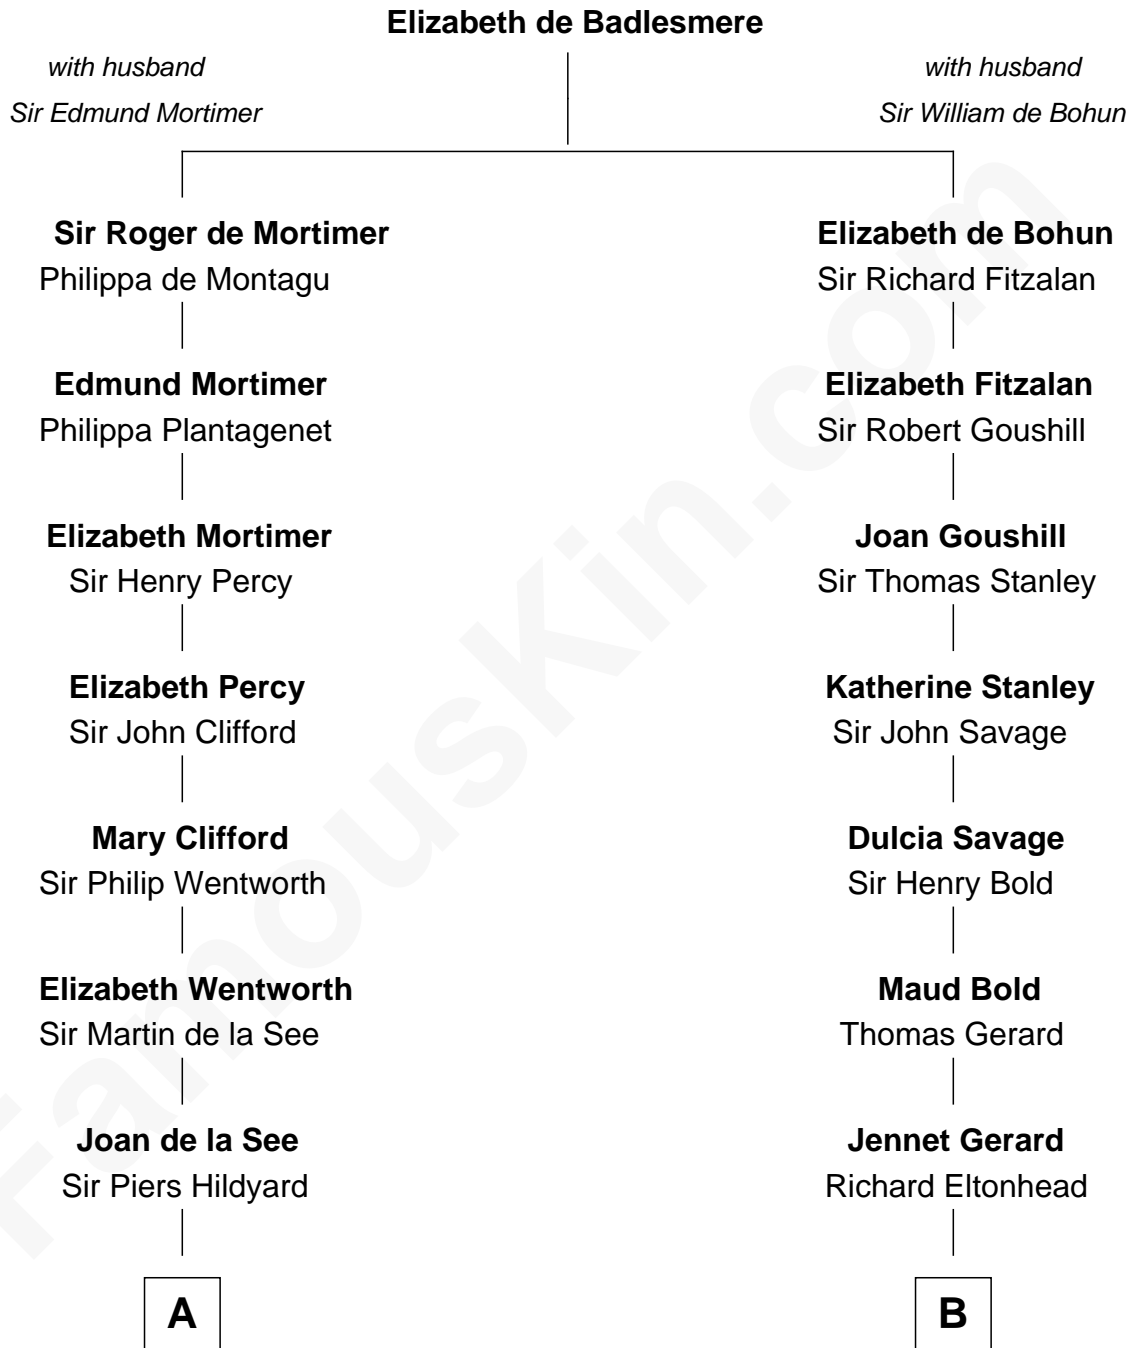

FamousKin.com
Relationship Chart of
Calvin Coolidge
30th U.S. President

12th cousin 8 times removed of

Francis Lightfoot Lee
Signer of the Declaration of Independence

C

—
Sally Briggs Brown

Israel Chase Brewer

—
Sarah Almeda Brewer

Calvin Galusha Coolidge

—
Col. John Calvin Coolidge

Victoria Josephine Moor

—
Calvin Coolidge

30th U.S. President

FamousKin.com