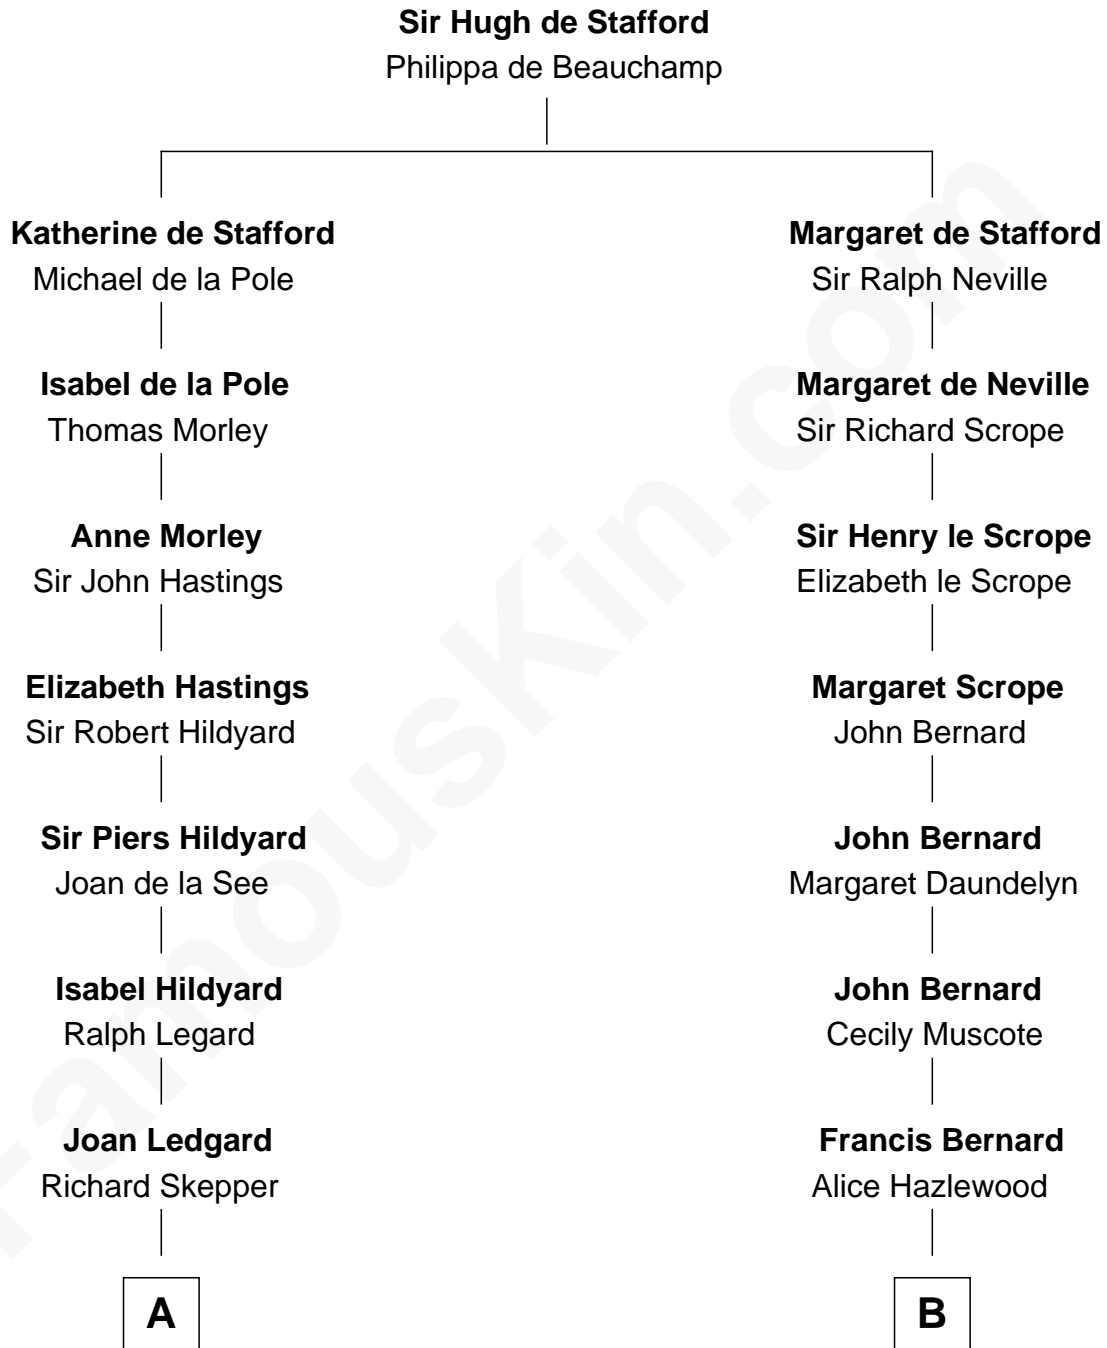

**FamousKin.com**  
**Relationship Chart of**  
**Calvin Coolidge**  
*30th U.S. President*

12th cousin 6 times removed of

**Francis Lightfoot Lee**  
*Signer of the Declaration of Independence*

C

Col. John Calvin Coolidge

Victoria Josephine Moor

Calvin Coolidge

*30th U.S. President*

FamousKin.com