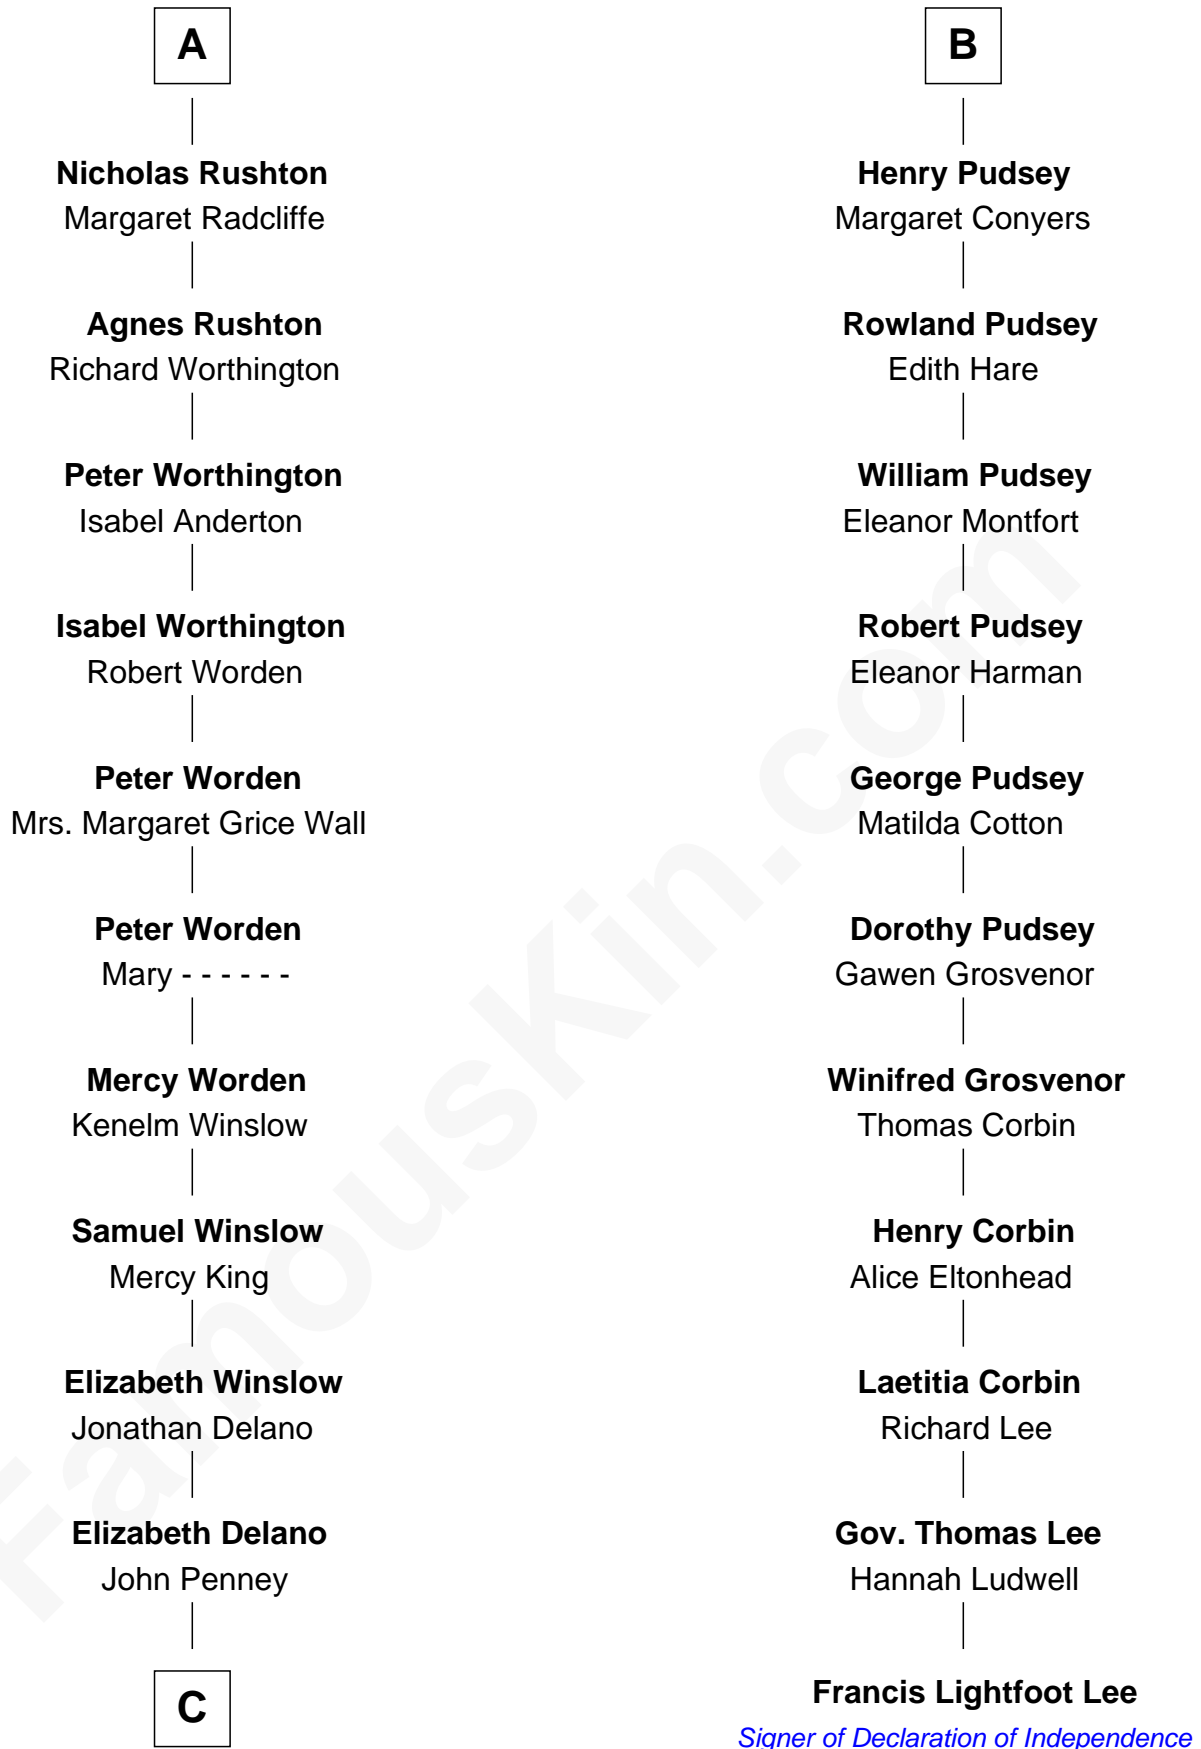

FamousKin.com
Relationship Chart of
Calvin Coolidge
30th U.S. President

17th cousin 4 times removed of

Francis Lightfoot Lee
Signer of the Declaration of Independence

C

Jonathan Pinney

Priscilla Grover

Priscilla Pinney

Luther Franklin

Abigail Pinney Franklin

Hiram Dunlap Moor

Victoria Josephine Moor

Col. John Calvin Coolidge

Calvin Coolidge

30th U.S. President

FamousKin.com