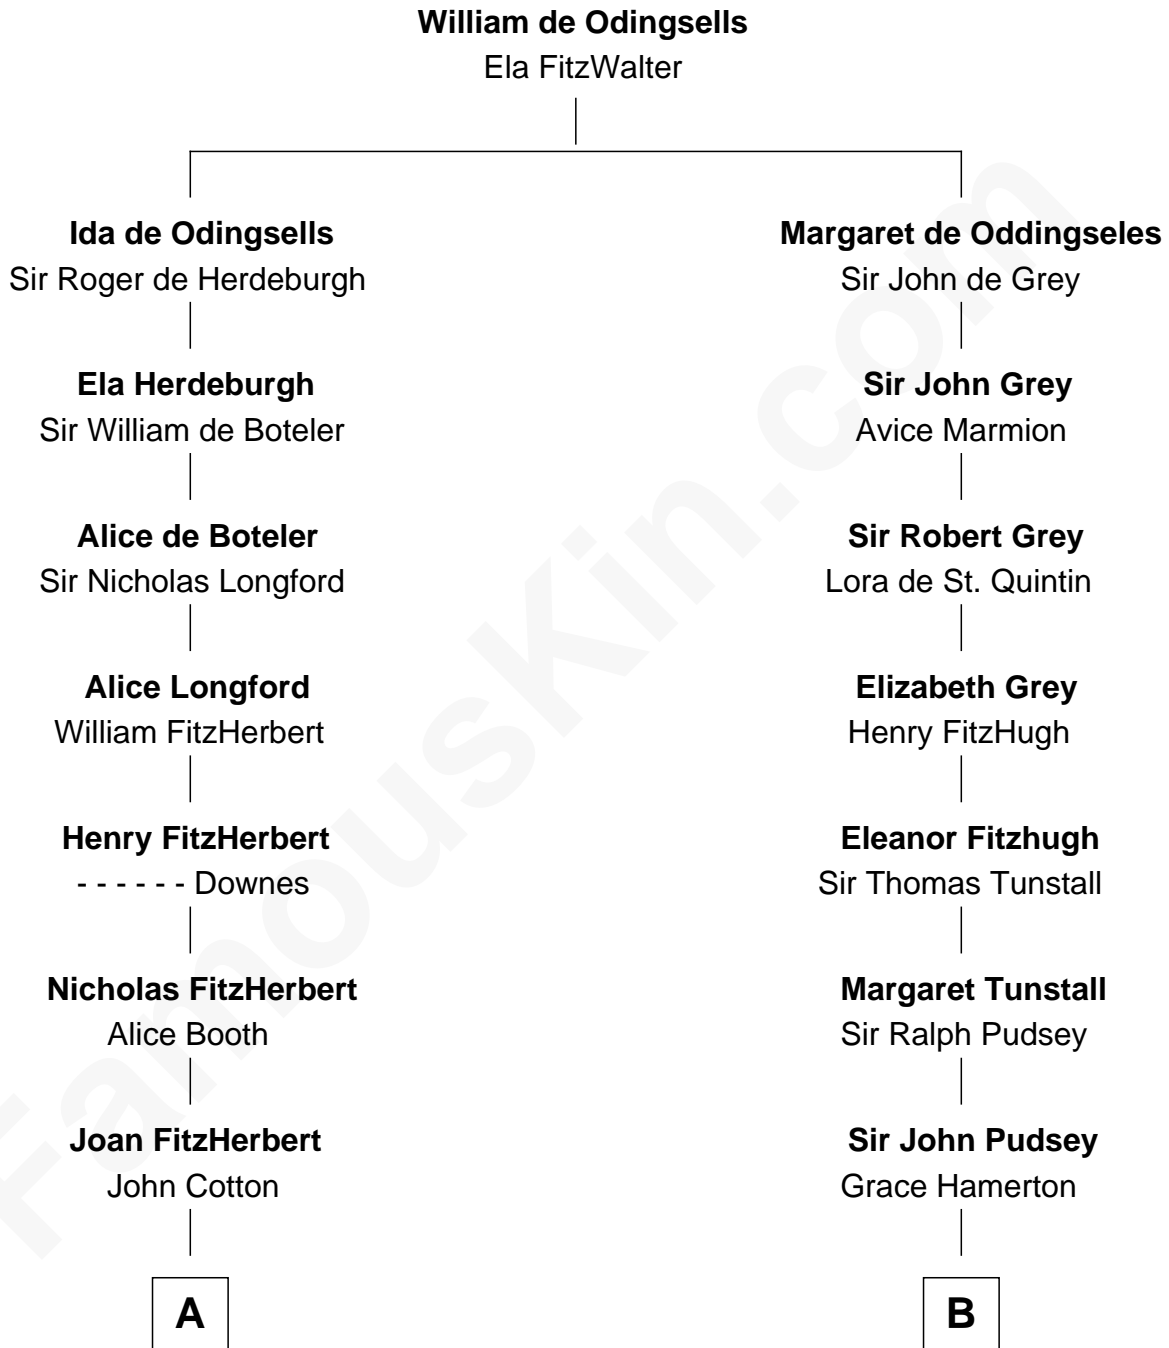

FamousKin.com
Relationship Chart of
Calvin Coolidge
30th U.S. President

17th cousin 4 times removed of

Francis Lightfoot Lee
Signer of the Declaration of Independence

C

—
Nathaniel Davis

Lydia Harwood

—
Mary Davis

John Dunlap Moor

—
Hiram Dunlap Moor

Abigail Pinney Franklin

—
Victoria Josephine Moor

Col. John Calvin Coolidge

—
Calvin Coolidge

30th U.S. President

FamousKin.com