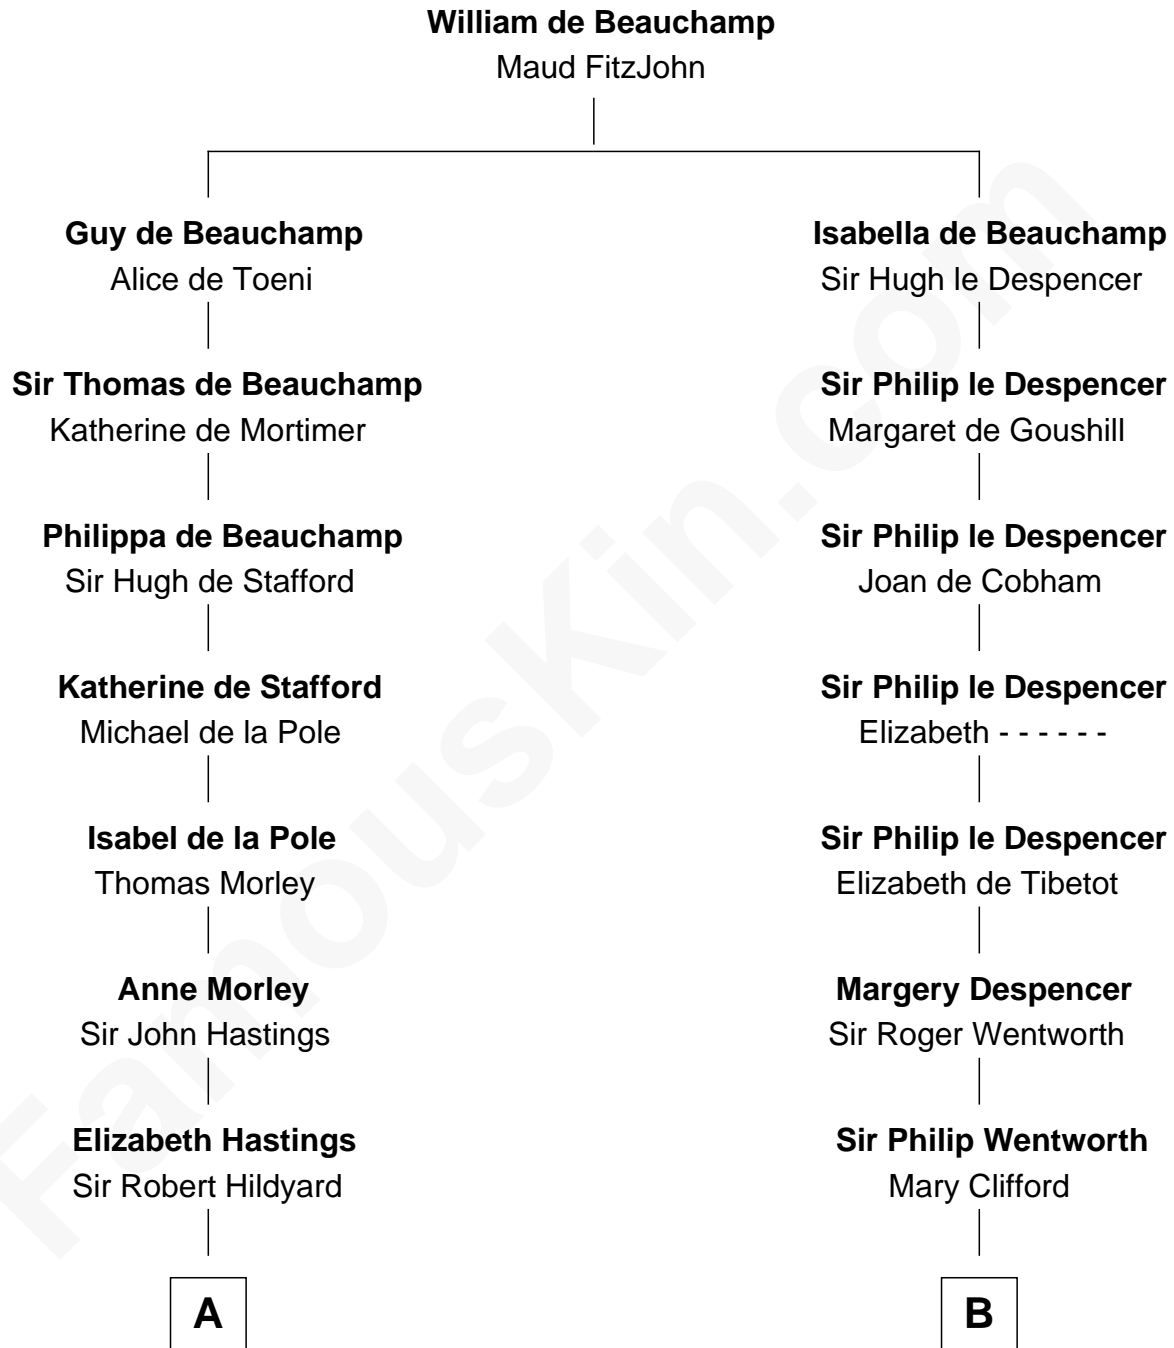

FamousKin.com
Relationship Chart of
Calvin Coolidge
30th U.S. President

9th cousin 12 times removed of
Jane Seymour
3rd Wife of King Henry VIII

FamousKin.com