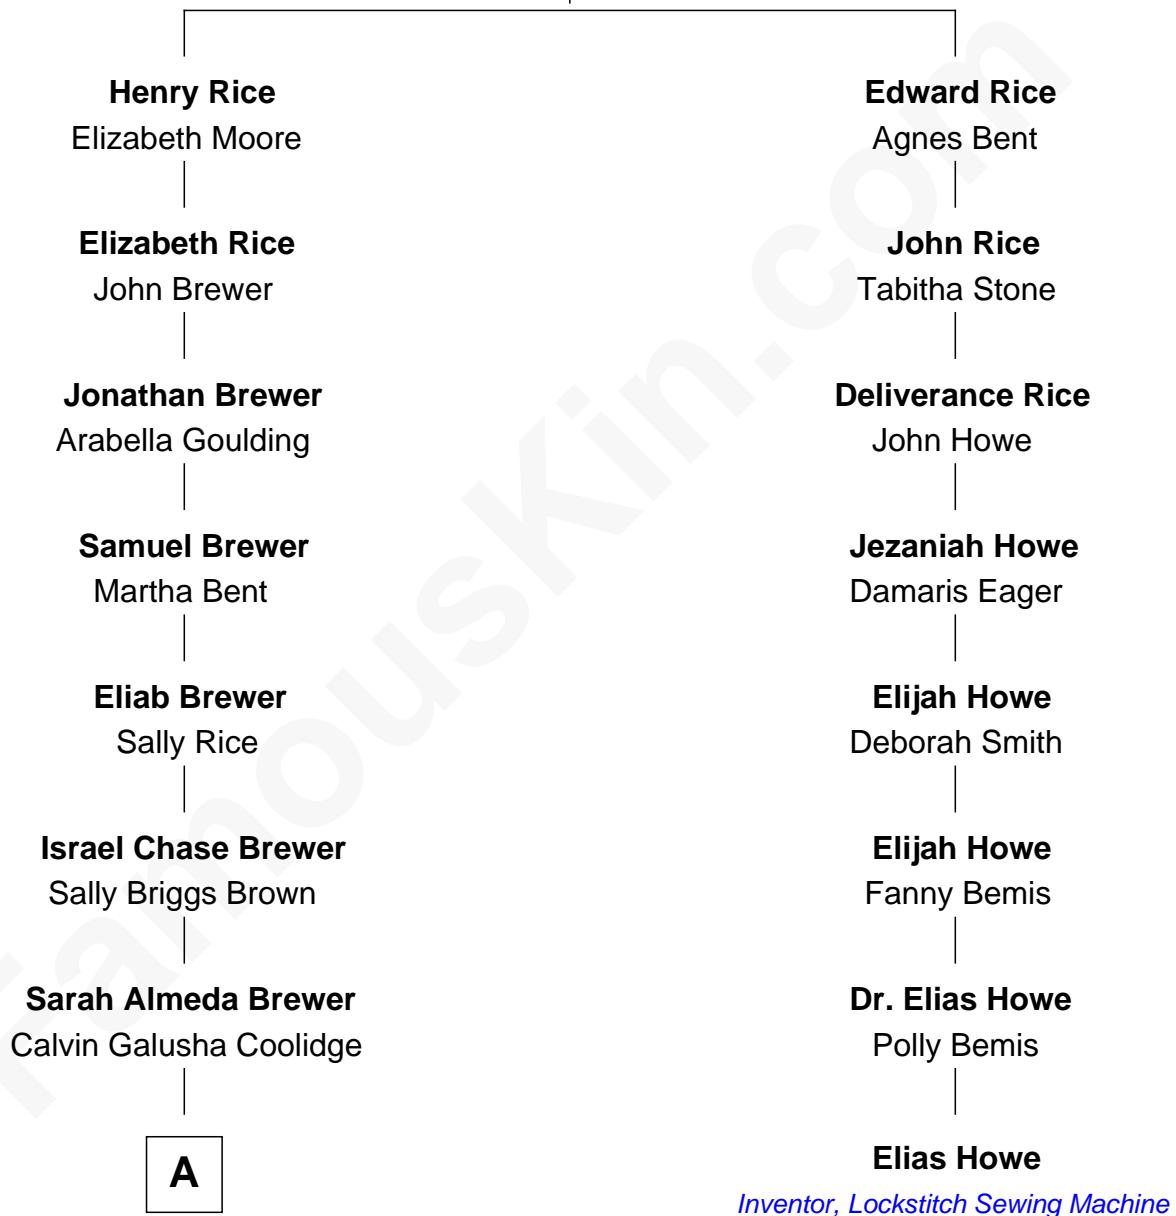

FamousKin.com Relationship Chart of

Calvin Coolidge

30th U.S. President

7th cousin 1 time removed of

Elias Howe

Inventor, Lockstitch Sewing Machine

Edmund Rice
Thomasine Frost

A

Col. John Calvin Coolidge

Victoria Josephine Moor

Calvin Coolidge

30th U.S. President

FamousKin.com