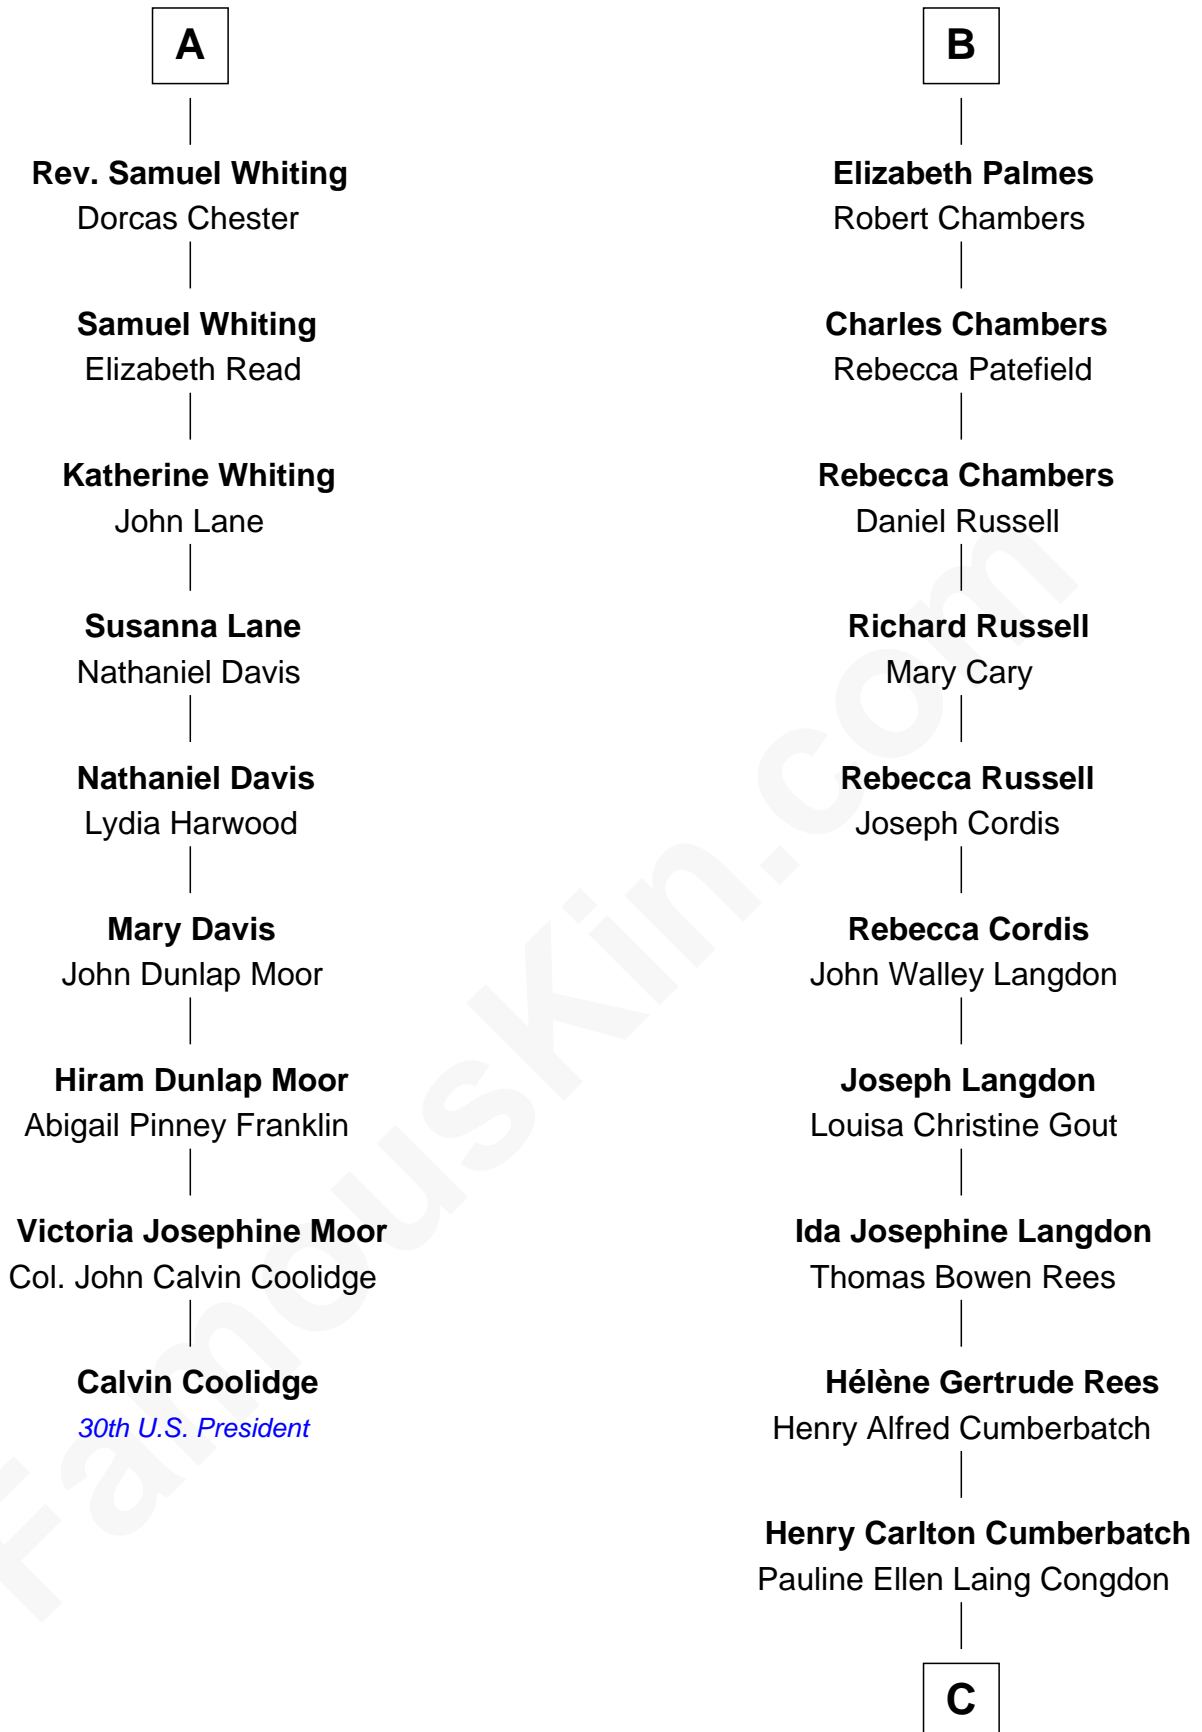

FamousKin.com
Relationship Chart of
Calvin Coolidge
30th U.S. President

15th cousin 3 times removed of
Benedict Cumberbatch
Movie, Television and Stage Actor

C

Timothy Carlton Congdon Cumberbatch

Wanda Ventham