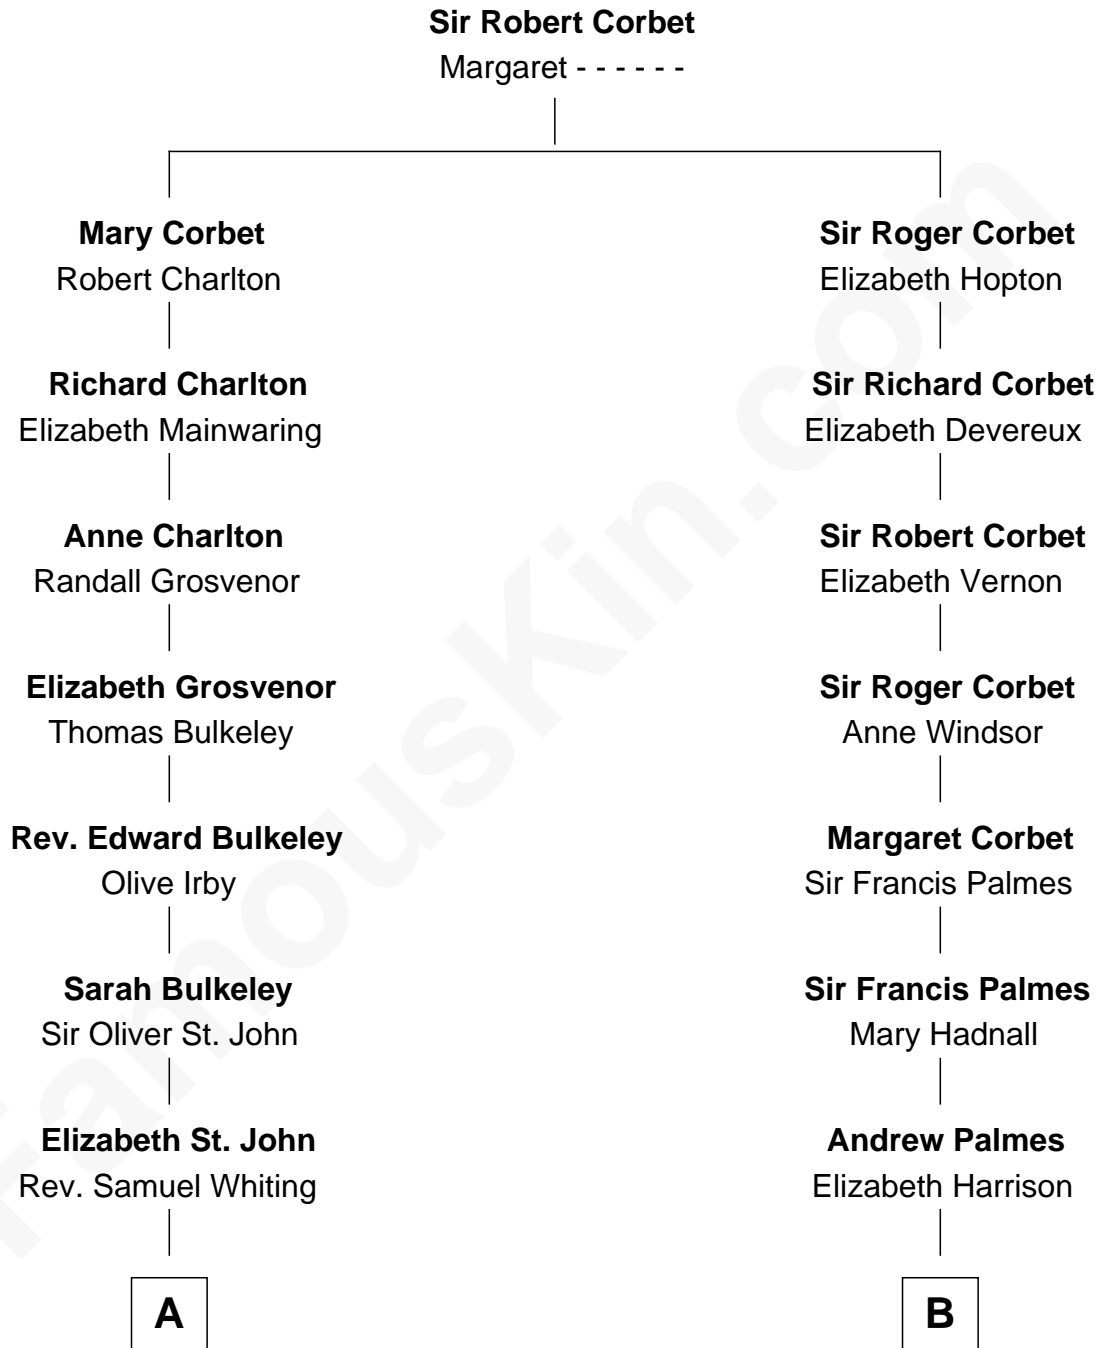

FamousKin.com
Relationship Chart of
Calvin Coolidge
30th U.S. President

15th cousin 3 times removed of
Benedict Cumberbatch
Movie, Television and Stage Actor

C

Timothy Carlton Congdon Cumberbatch

Wanda Ventham