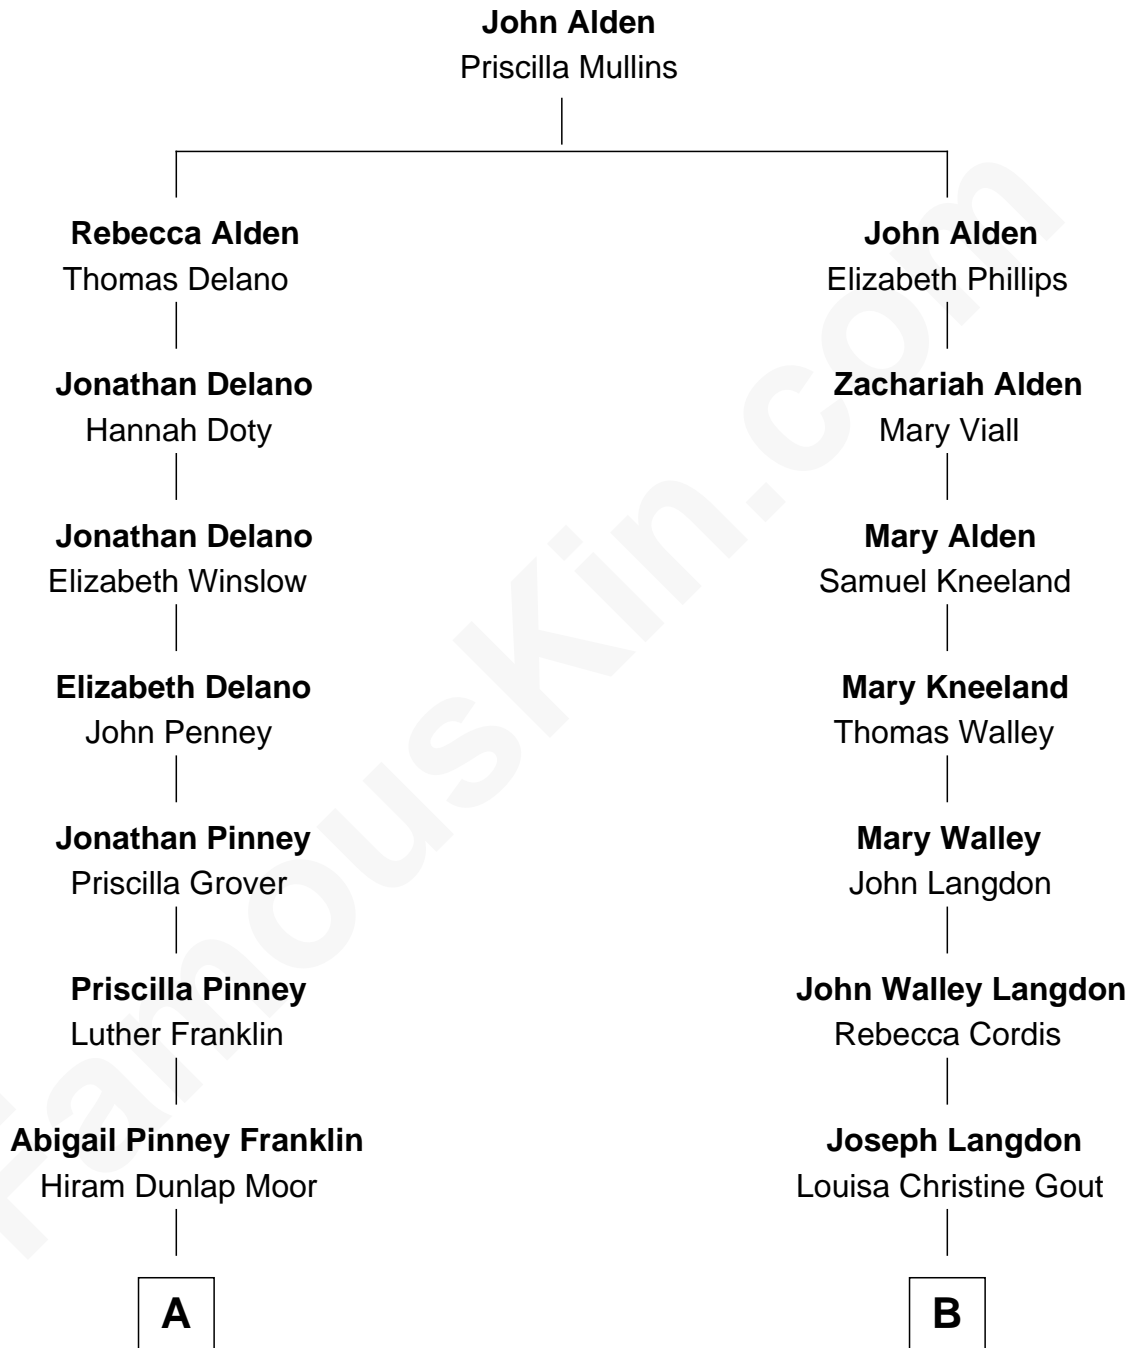

FamousKin.com Relationship Chart of

Calvin Coolidge

30th U.S. President

8th cousin 3 times removed of

Benedict Cumberbatch

Movie, Television and Stage Actor

A

Victoria Josephine Moor
Col. John Calvin Coolidge

Calvin Coolidge
30th U.S. President

B

Ida Josephine Langdon
Thomas Bowen Rees

Hélène Gertrude Rees
Henry Alfred Cumberbatch

Henry Carlton Cumberbatch
Pauline Ellen Laing Congdon

Timothy Carlton Congdon Cumberbatch
Wanda Ventham