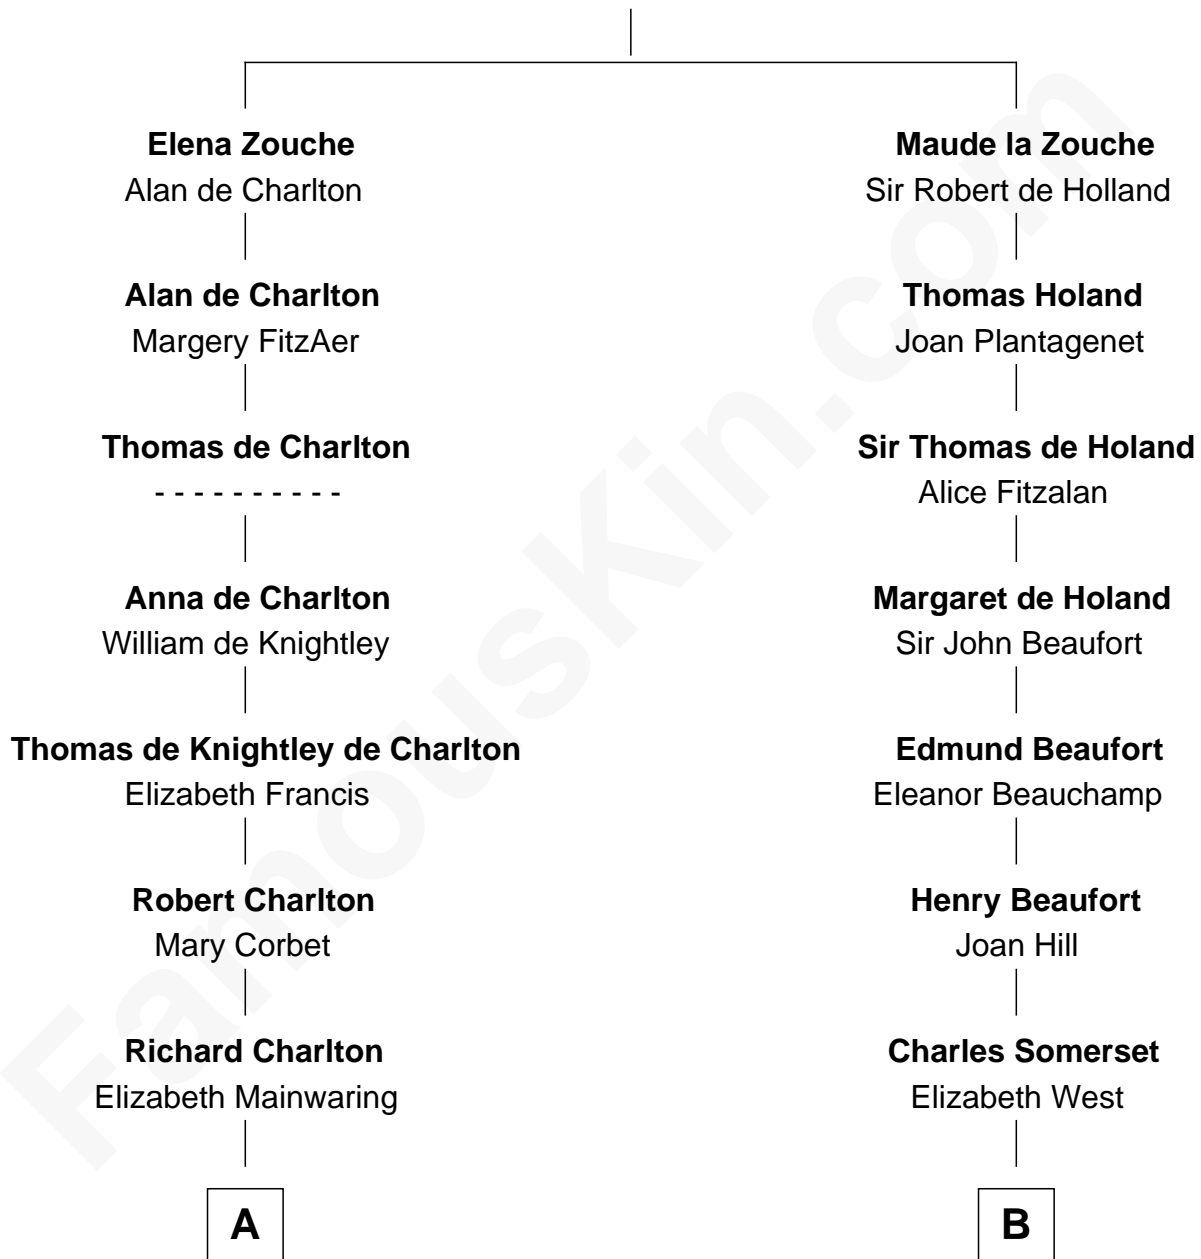

# FamousKin.com Relationship Chart of

**Calvin Coolidge**

*30th U.S. President*

20th cousin 1 time removed of

**Benedict Cumberbatch**

*Movie, Television and Stage Actor*

**Sir Alan la Zouche**

Eleanor de Segrave

**C**

**Mary Davis**  
John Dunlap Moor

**Hiram Dunlap Moor**  
Abigail Pinney Franklin

**Victoria Josephine Moor**  
Col. John Calvin Coolidge

**Calvin Coolidge**  
*30th U.S. President*

**D**

**Robert William Cumberbatch**  
Louisa Grace Hanson

**Henry Alfred Cumberbatch**  
Hélène Gertrude Rees

**Henry Carlton Cumberbatch**  
Pauline Ellen Laing Congdon

**Timothy Carlton Congdon Cumberbatch**  
Wanda Ventham

**Benedict Cumberbatch**  
*Movie, Television and Stage Actor*