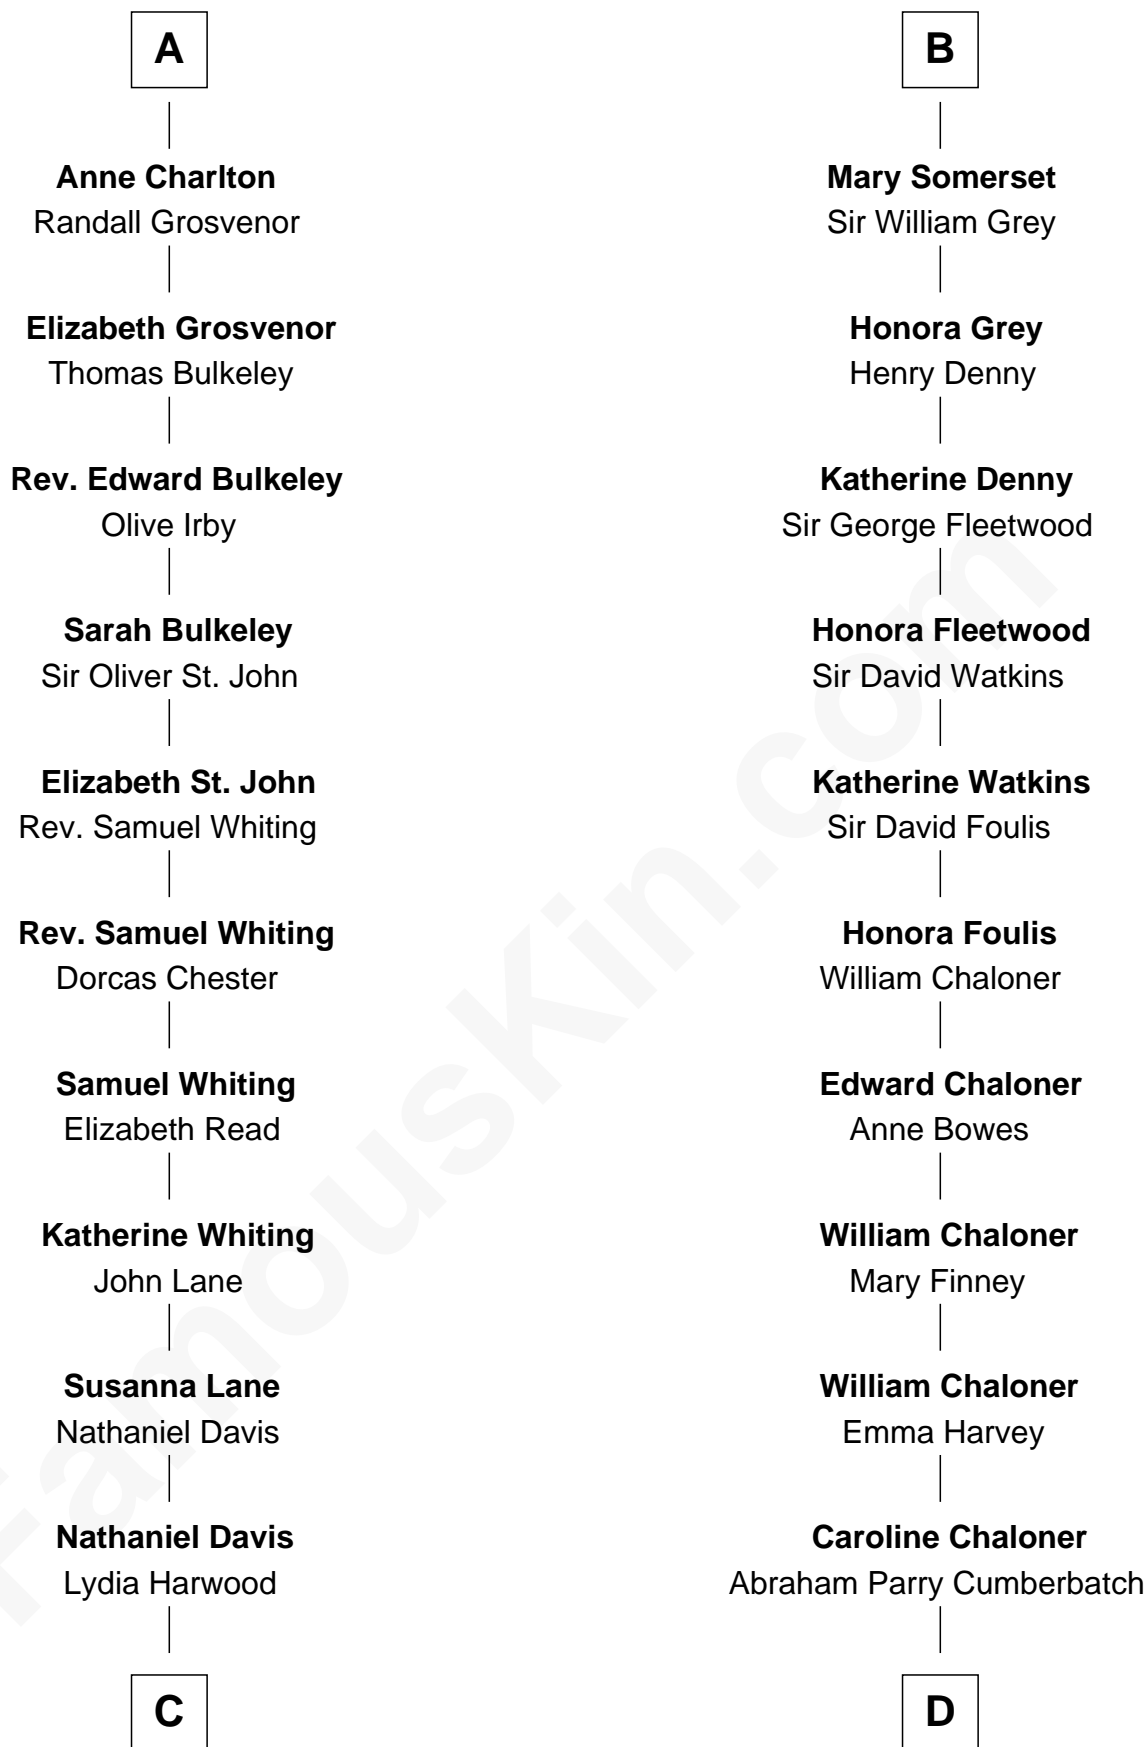

# FamousKin.com Relationship Chart of

**Calvin Coolidge**

*30th U.S. President*

20th cousin 1 time removed of

**Benedict Cumberbatch**

*Movie, Television and Stage Actor*

**Sir Alan la Zouche**

Eleanor de Segrave

**C**

**Mary Davis**  
John Dunlap Moor

**Hiram Dunlap Moor**  
Abigail Pinney Franklin

**Victoria Josephine Moor**  
Col. John Calvin Coolidge

**Calvin Coolidge**  
*30th U.S. President*

**D**

**Robert William Cumberbatch**  
Louisa Grace Hanson

**Henry Alfred Cumberbatch**  
Hélène Gertrude Rees

**Henry Carlton Cumberbatch**  
Pauline Ellen Laing Congdon

**Timothy Carlton Congdon Cumberbatch**  
Wanda Ventham

**Benedict Cumberbatch**  
*Movie, Television and Stage Actor*