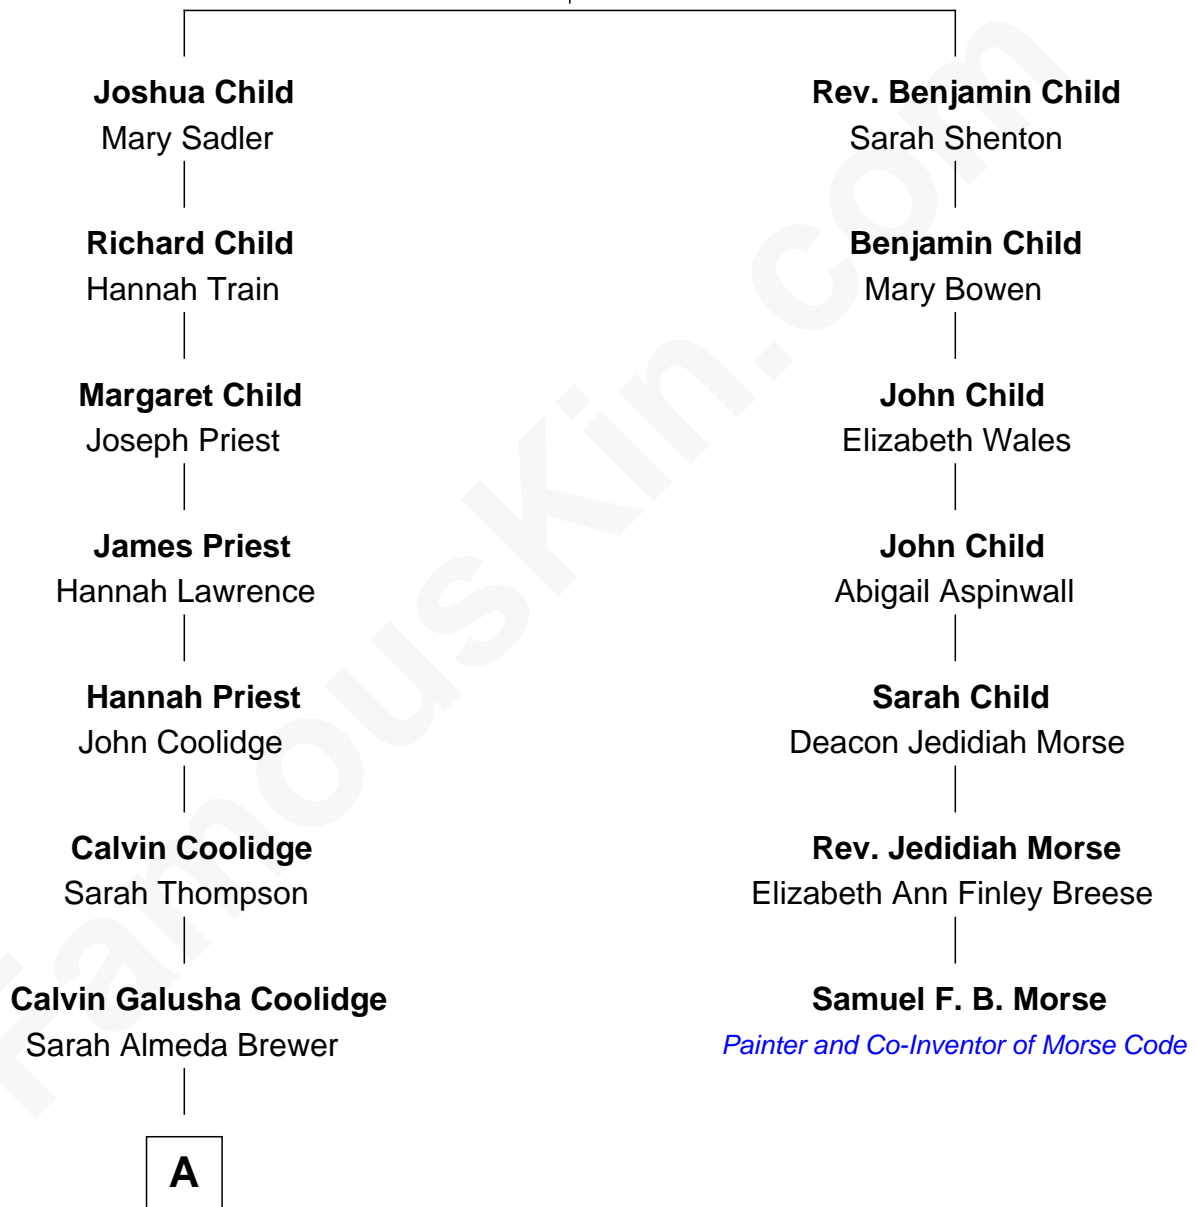

FamousKin.com Relationship Chart of

Calvin Coolidge

30th U.S. President

6th cousin 2 times removed of

Samuel F. B. Morse

Painter and Co-Inventor of Morse Code

Wolston Child

Ellen Empson