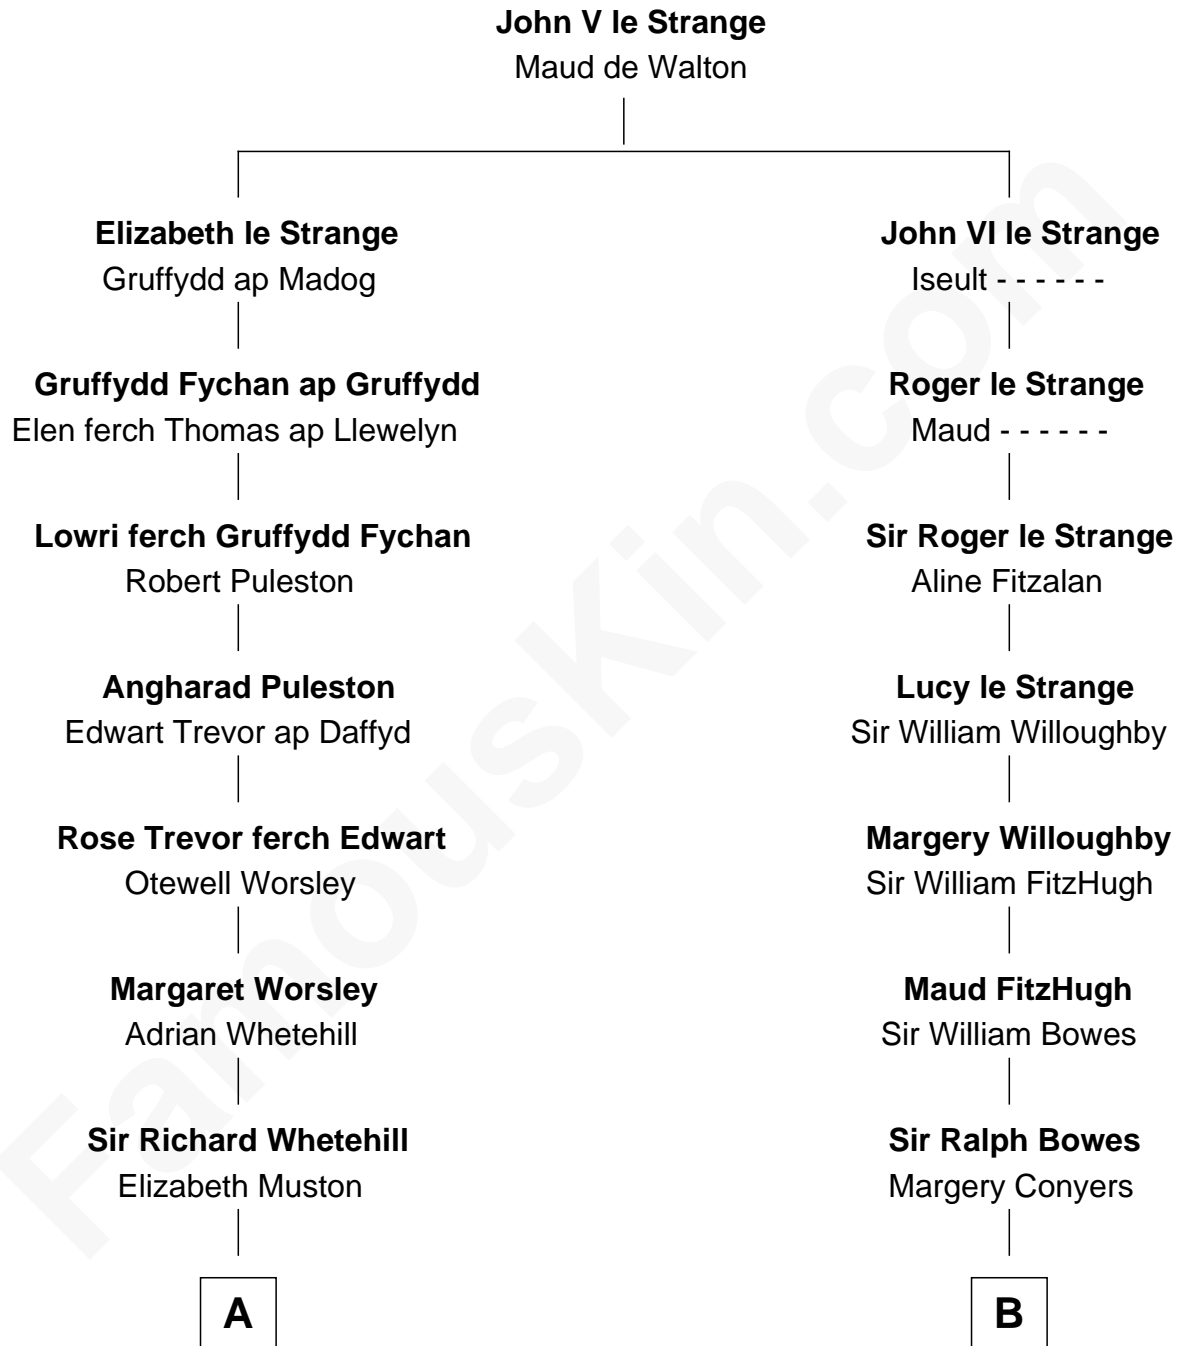

FamousKin.com Relationship Chart of

Calvin Coolidge

30th U.S. President

19th cousin of

Queen Elizabeth II

Queen of the United Kingdom

C

Sarah Almeda Brewer
Calvin Galusha Coolidge

Col. John Calvin Coolidge
Victoria Josephine Moor

Calvin Coolidge
30th U.S. President

D

Claude George Bowes-Lyon
Cecilia Nina Cavendish-Bentinck

Elizabeth Bowes-Lyon
George VI, King of the United Kingdom

Queen Elizabeth II
Queen of the United Kingdom