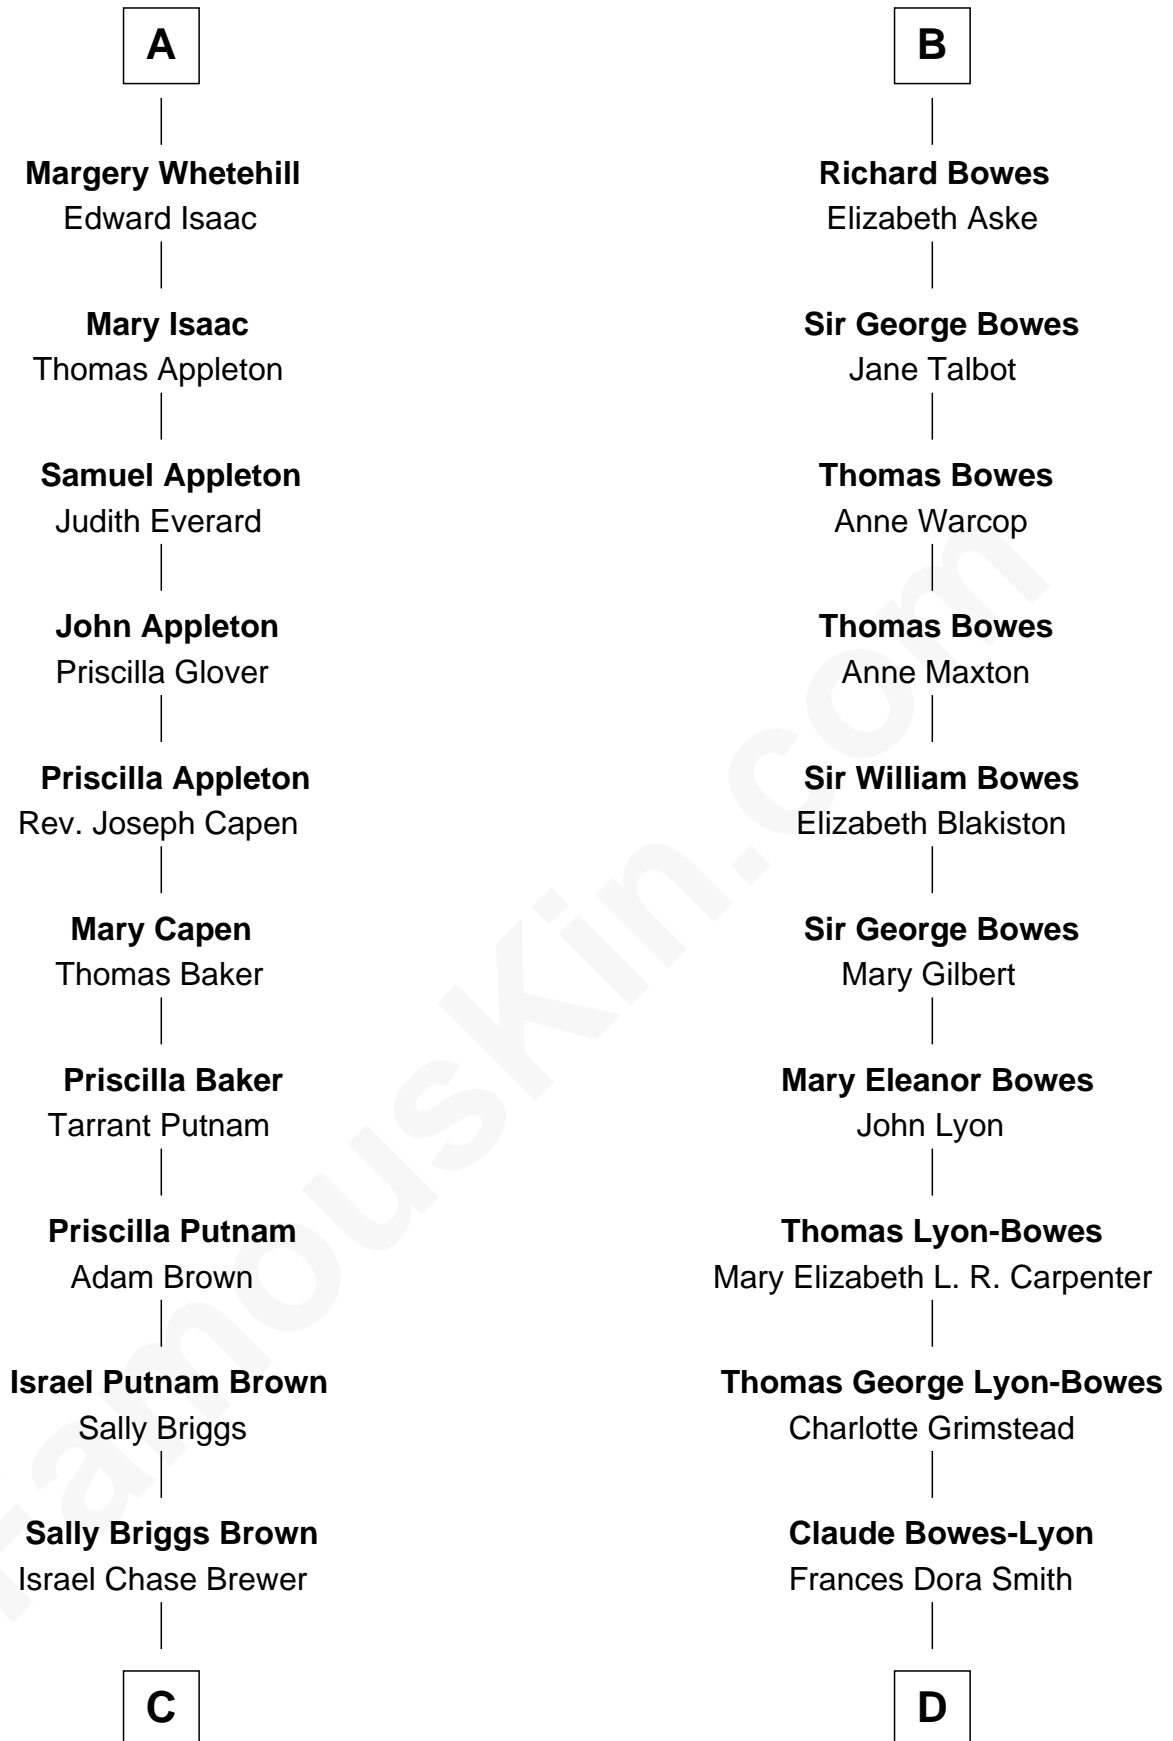

FamousKin.com Relationship Chart of

Calvin Coolidge

30th U.S. President

19th cousin of

Queen Elizabeth II

Queen of the United Kingdom

C

Sarah Almeda Brewer
Calvin Galusha Coolidge

Col. John Calvin Coolidge
Victoria Josephine Moor

Calvin Coolidge
30th U.S. President

D

Claude George Bowes-Lyon
Cecilia Nina Cavendish-Bentinck

Elizabeth Bowes-Lyon
George VI, King of the United Kingdom

Queen Elizabeth II
Queen of the United Kingdom