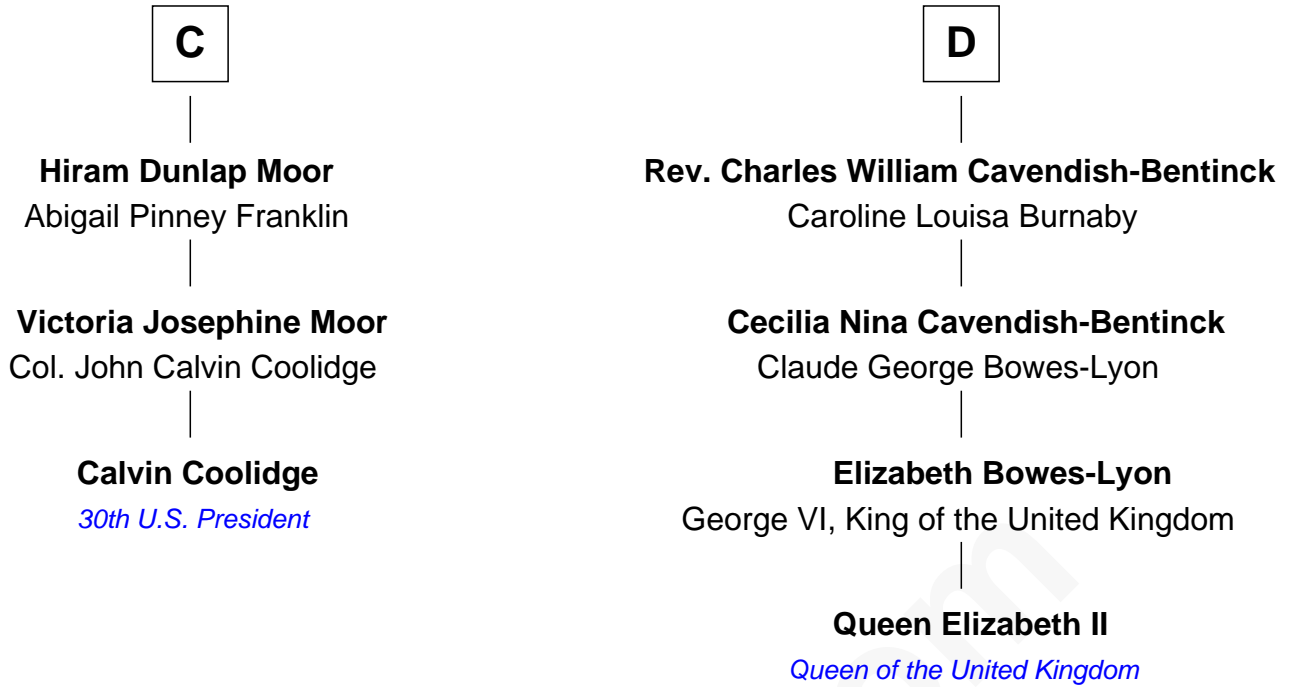

Elizabeth II photo by [Eric Draper](#)