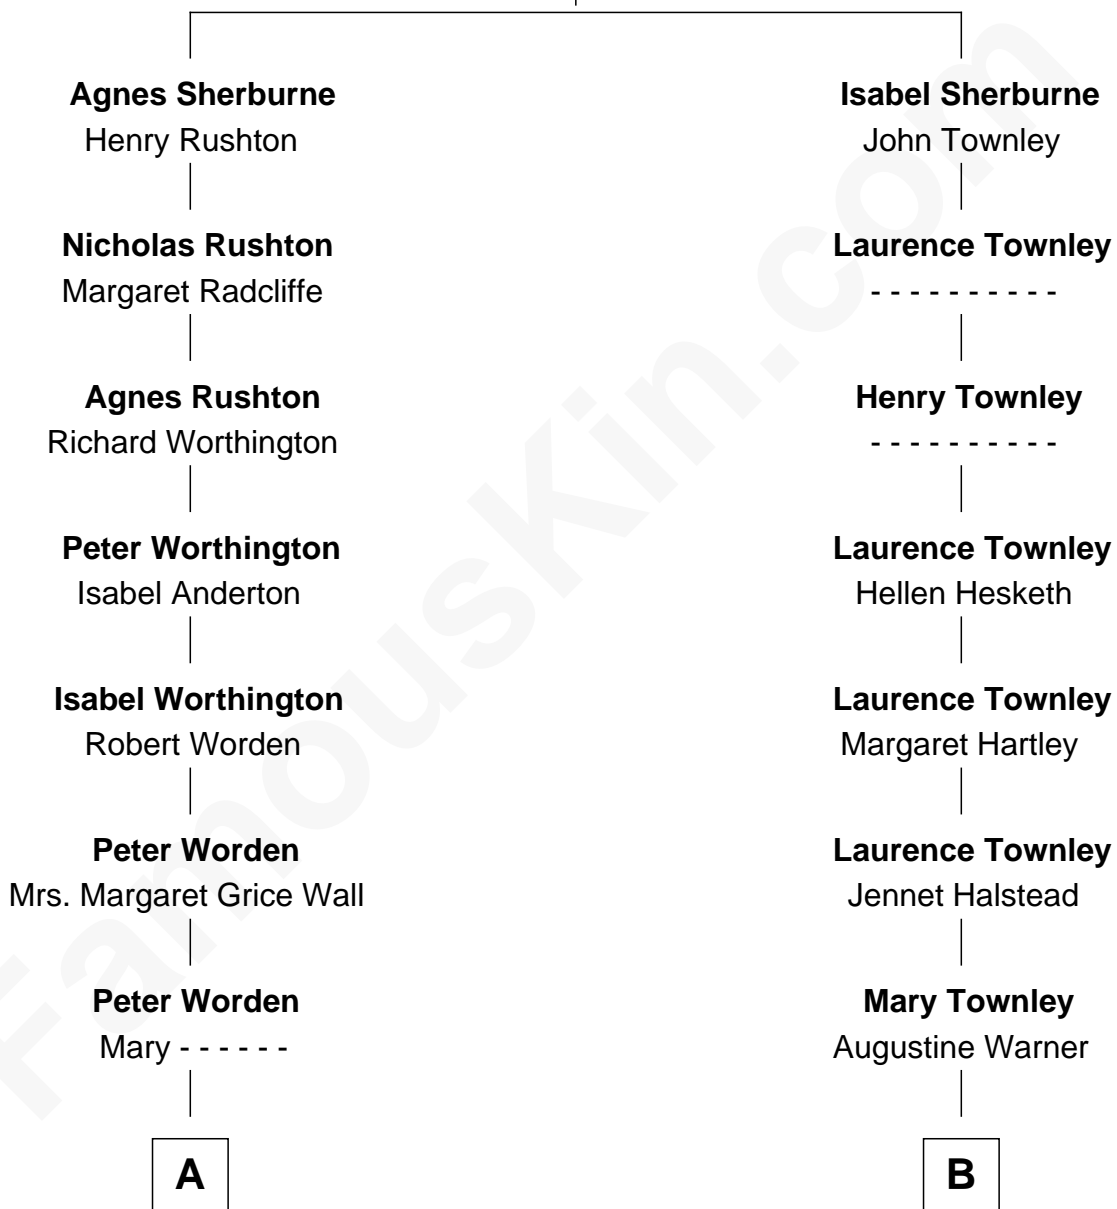

FamousKin.com Relationship Chart of

Calvin Coolidge

30th U.S. President

15th cousin 2 times removed of

Queen Elizabeth II

Queen of the United Kingdom

Richard Sherburne

Alice Hamerton

Elizabeth II photo by [Eric Draper](#)