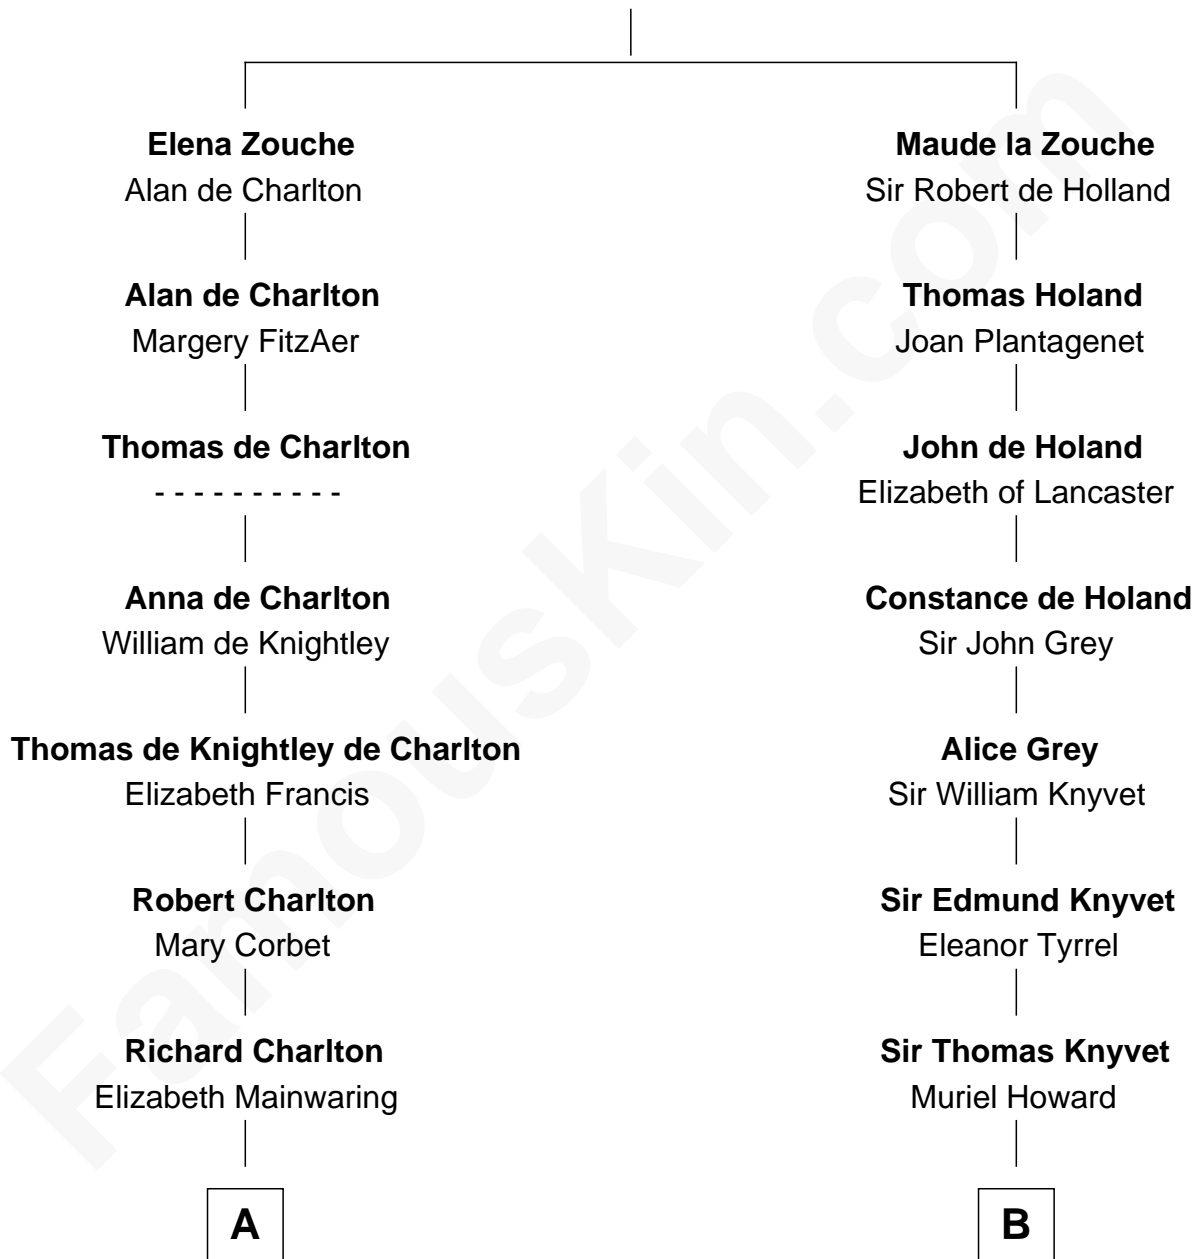

# FamousKin.com Relationship Chart of

**Calvin Coolidge**

*30th U.S. President*

20th cousin 1 time removed of

**Queen Elizabeth II**

*Queen of the United Kingdom*

**Sir Alan la Zouche**

Eleanor de Segrave

Elizabeth II photo by [Eric Draper](#)