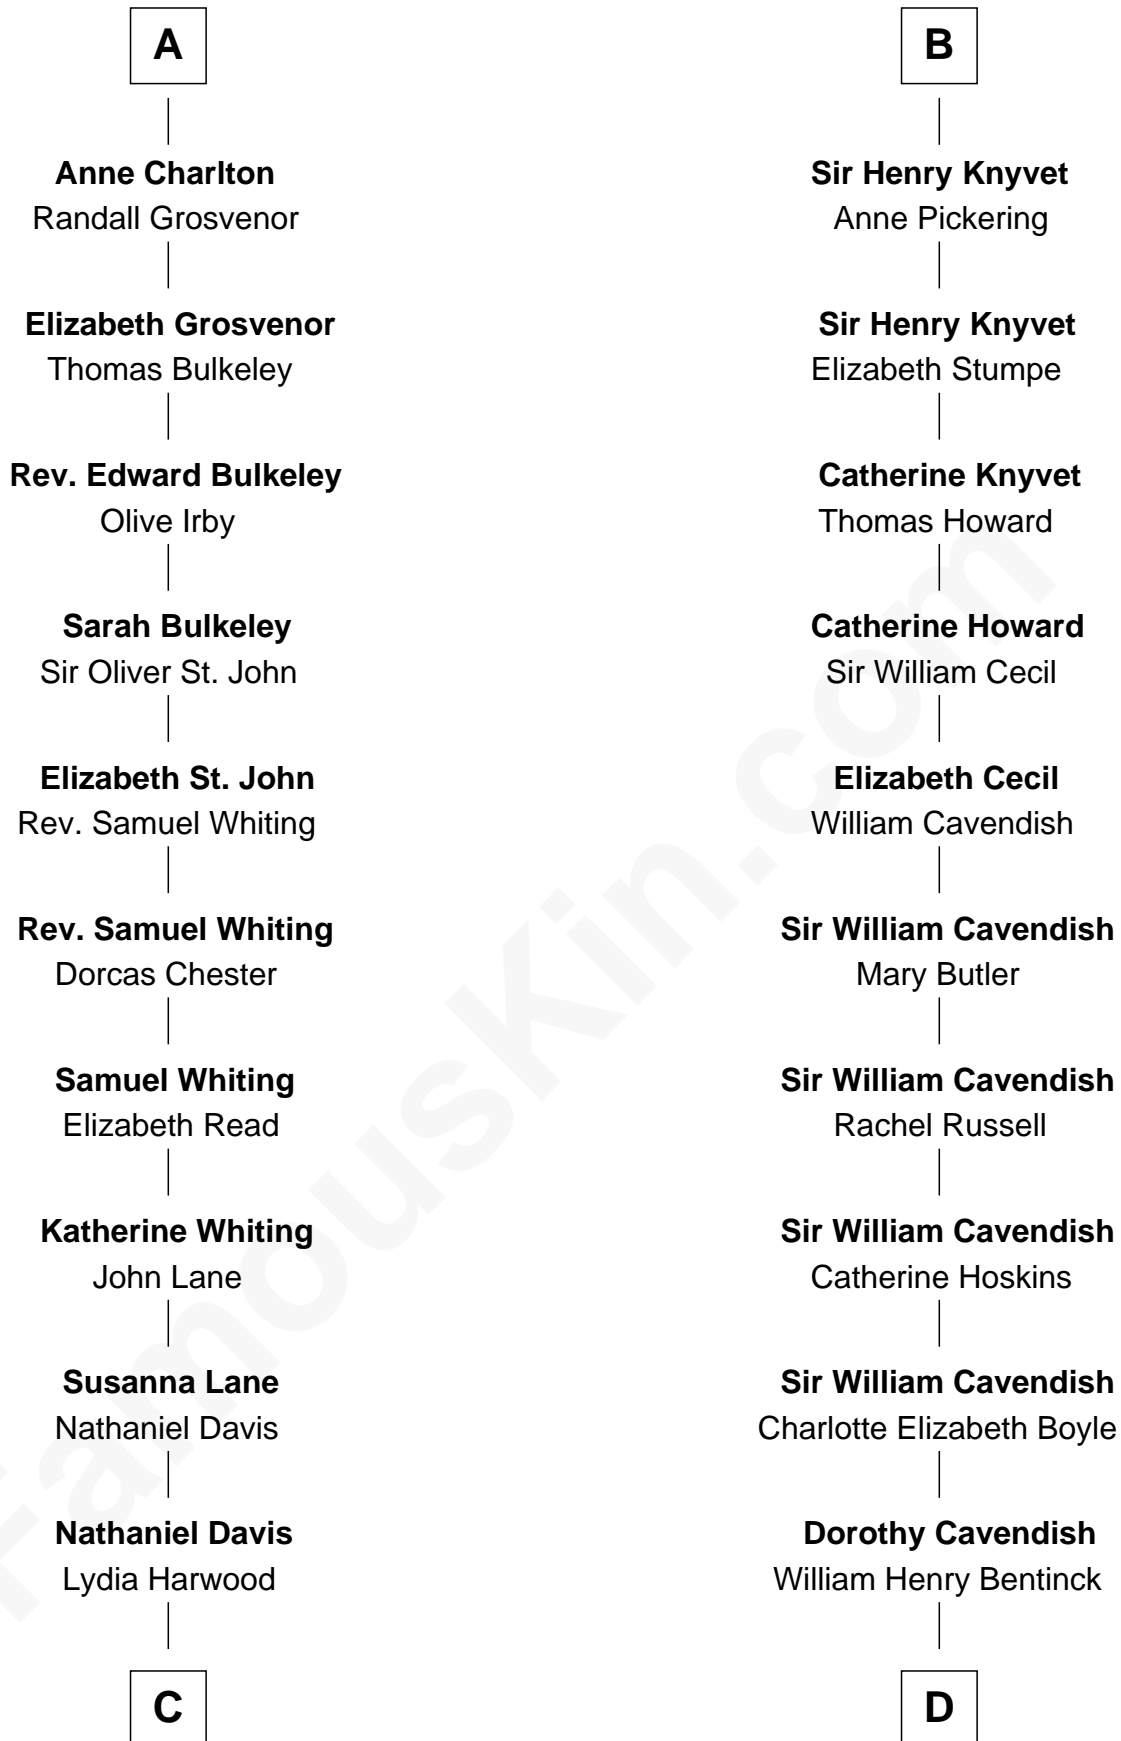

# FamousKin.com Relationship Chart of

**Calvin Coolidge**

*30th U.S. President*

20th cousin 1 time removed of

**Queen Elizabeth II**

*Queen of the United Kingdom*

**Sir Alan la Zouche**

Eleanor de Segrave

Elizabeth II photo by [Eric Draper](#)