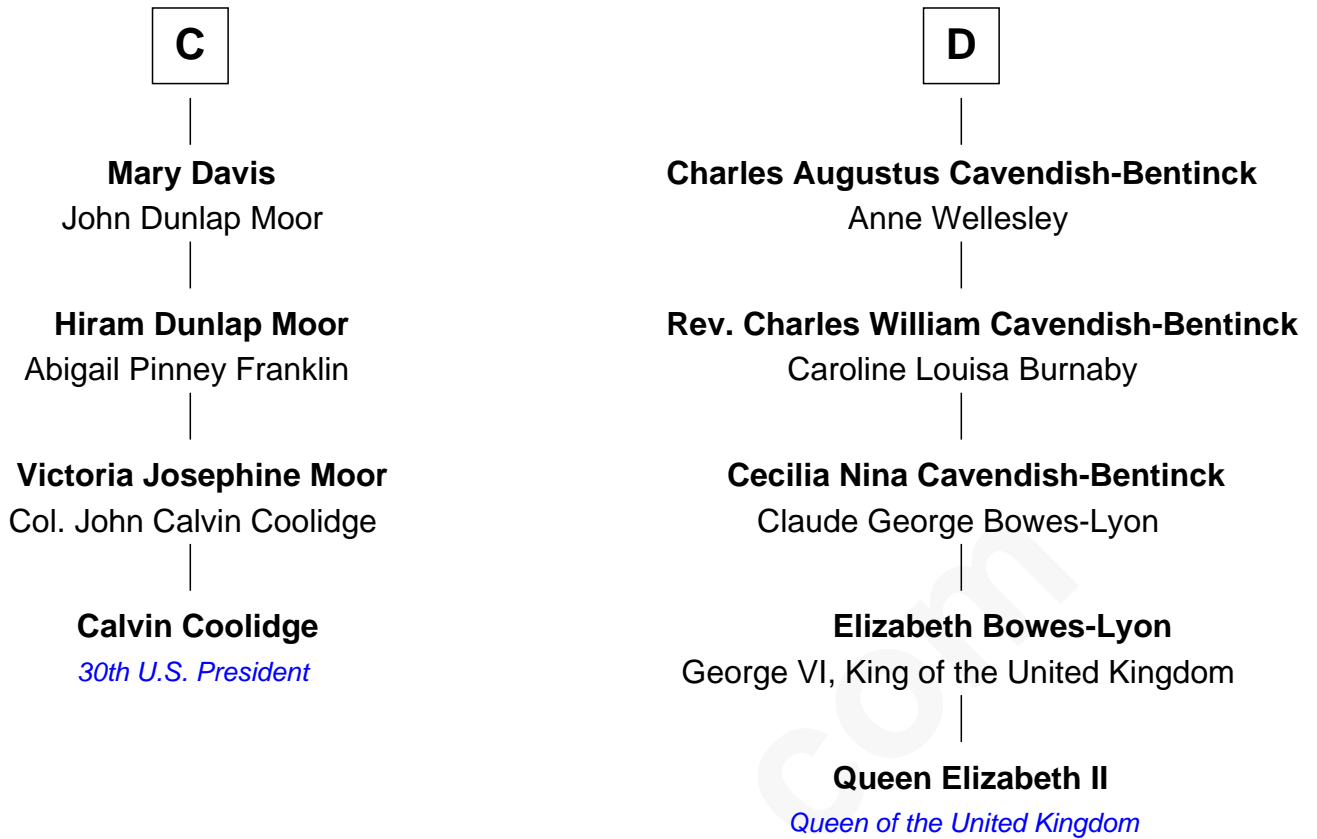

# FamousKin.com Relationship Chart of

**Calvin Coolidge**

*30th U.S. President*

20th cousin 1 time removed of

**Queen Elizabeth II**

*Queen of the United Kingdom*

**Sir Alan la Zouche**

Eleanor de Segrave

Elizabeth II photo by [Eric Draper](#)