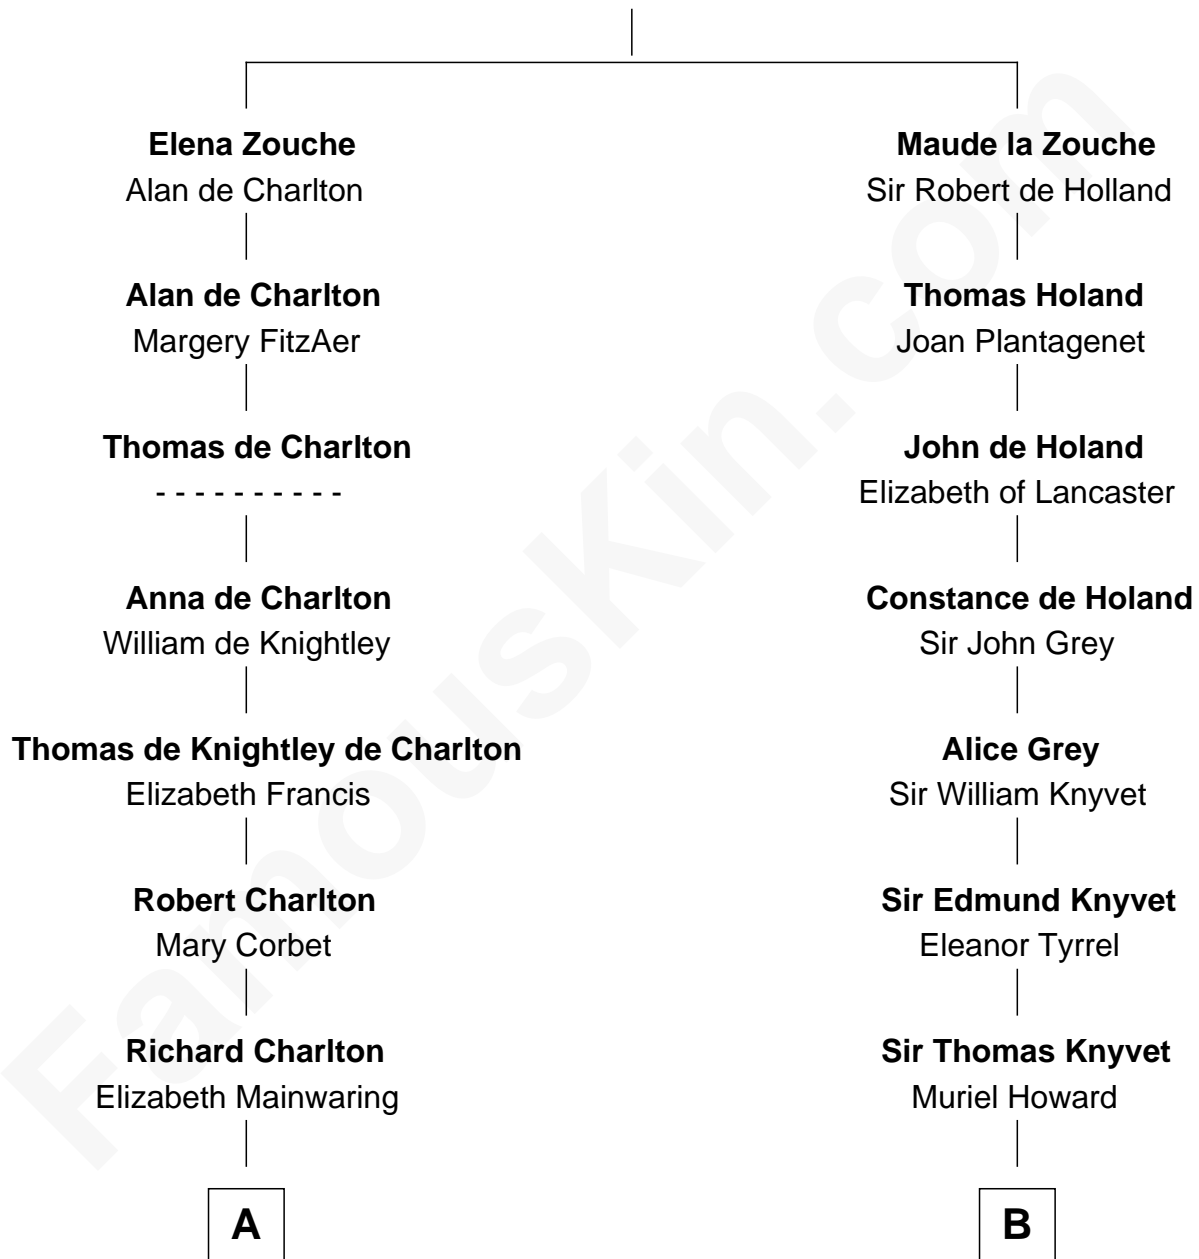

FamousKin.com Relationship Chart of

Calvin Coolidge

30th U.S. President

20th cousin of

Tilda Swinton

Movie Actress

Sir Alan la Zouche

Eleanor de Segrave

C

Mary Davis
John Dunlap Moor

Hiram Dunlap Moor
Abigail Pinney Franklin

Victoria Josephine Moor
Col. John Calvin Coolidge

Calvin Coolidge
30th U.S. President

D

Gertrude Clare Fetherstonhaugh
Cecil George Herbert Alers-Hankey

Mariora Beatrice Evelyn Rochfort Alers-Hankey
Alan Henry Campbell Swinton

Sir John Swinton
Judith Balfour Killen

Tilda Swinton
Movie Actress