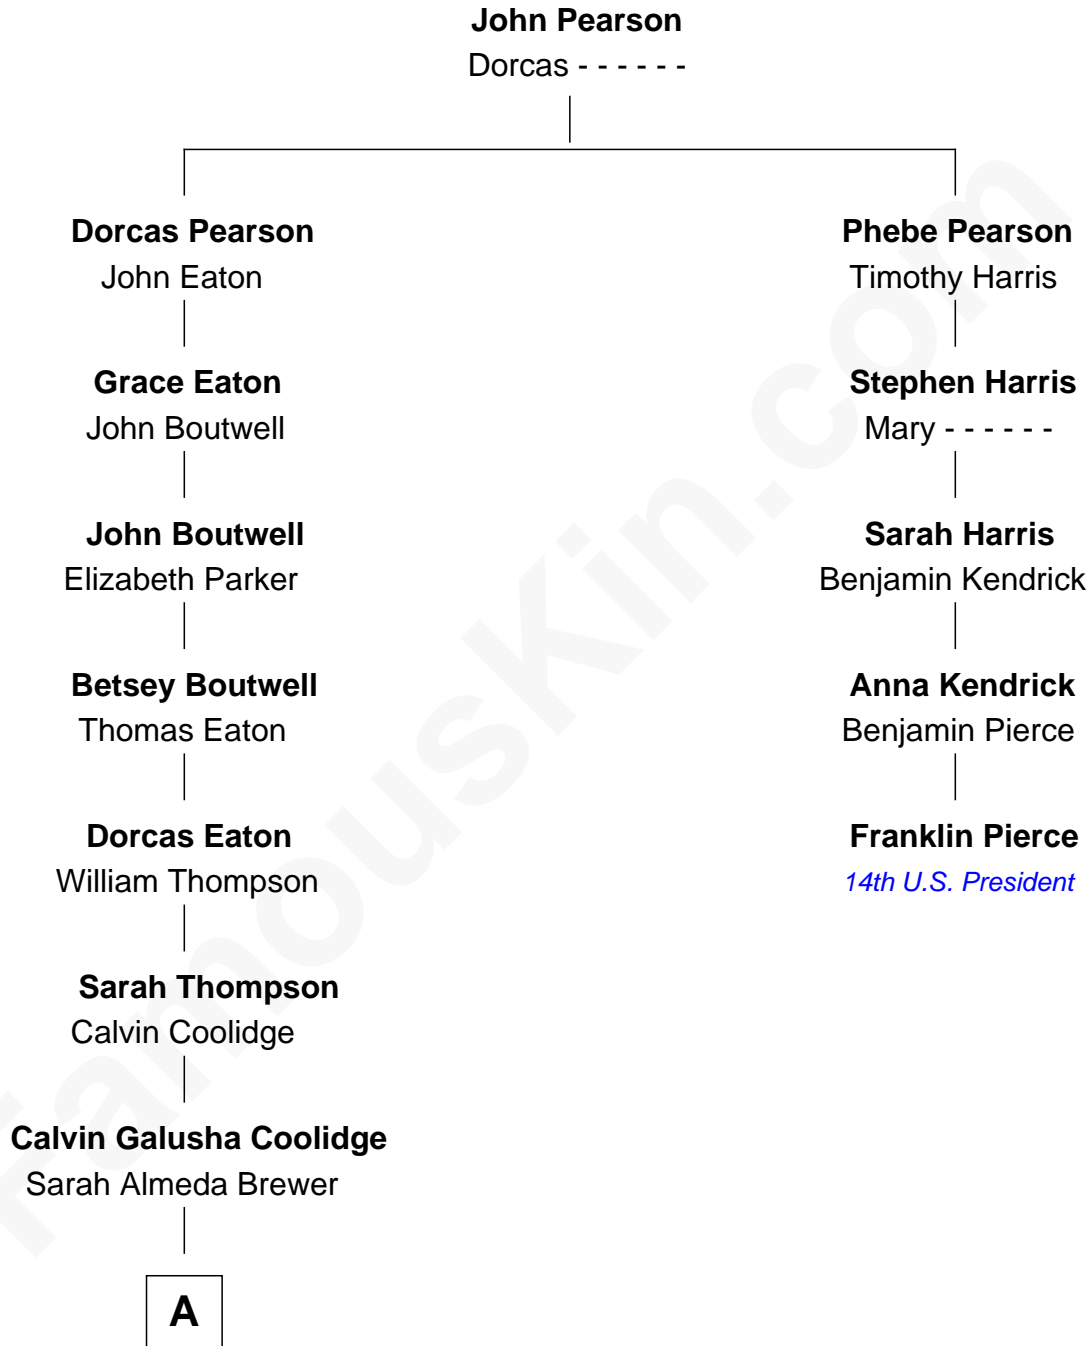

# FamousKin.com Relationship Chart of

**Calvin Coolidge**

*30th U.S. President*

4th cousin 4 times removed of

**Franklin Pierce**

*14th U.S. President*

A

Col. John Calvin Coolidge

Victoria Josephine Moor

Calvin Coolidge

*30th U.S. President*

FamousKin.com