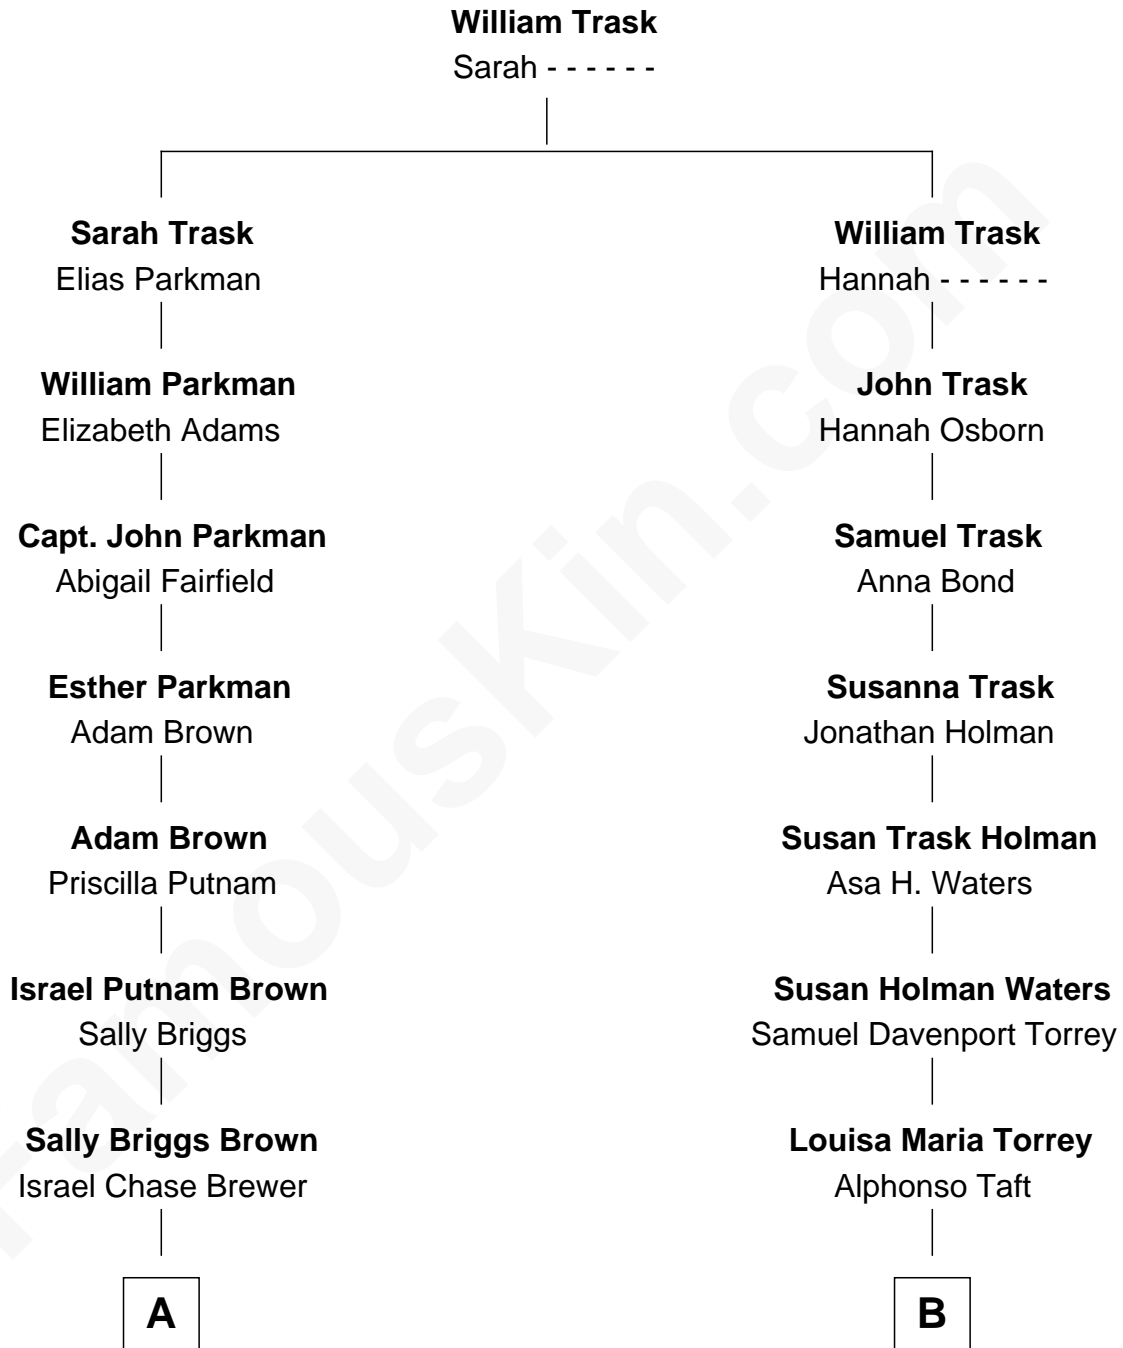

FamousKin.com
Relationship Chart of
Calvin Coolidge
30th U.S. President

9th cousin 1 time removed of
Bob Taft
67th Governor of Ohio

A

Sarah Almeda Brewer
Calvin Galusha Coolidge

Col. John Calvin Coolidge
Victoria Josephine Moor

Calvin Coolidge
30th U.S. President

B

William Howard Taft
Helen Louise Herron

Robert Alphonso Taft
Martha Wheaton Bowers

Robert Alphonso Taft
Blanca Duncan Noël

Bob Taft
67th Governor of Ohio