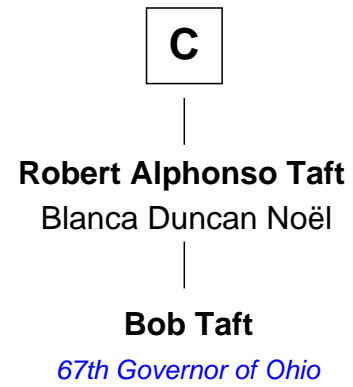

FamousKin.com
Relationship Chart of
Calvin Coolidge
30th U.S. President

16th cousin 2 times removed of
Bob Taft
67th Governor of Ohio

Sir Roger Wentworth
 Margery Despencer

Sir Philip Wentworth
 Mary Clifford

Sir William Eure
 Elizabeth Willoughby

Joan Ledgard
 Richard Skepper

Sir Ralph Eure
 Margery Bowes

Edward Skepper
 Mary Robinson

Anne Eure
 Lancelot Mansfield

Rev. William Skepper
 Sarah Fisher

John Mansfield
 Elizabeth - - - - -

A

B

FamousKin.com