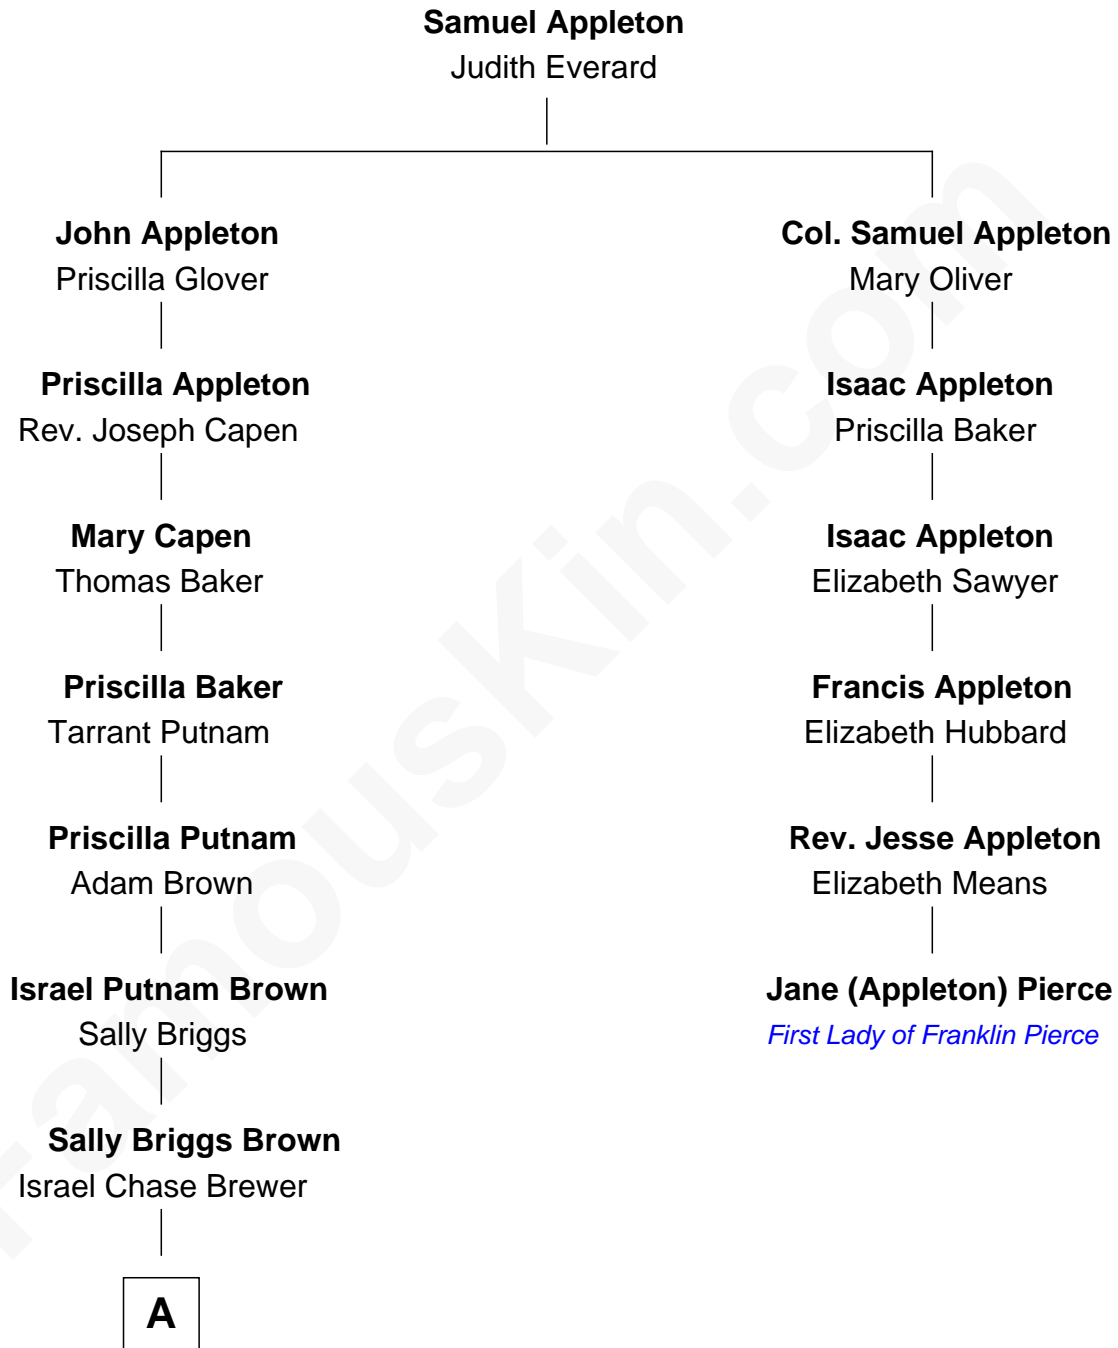

FamousKin.com
Relationship Chart of
Calvin Coolidge
30th U.S. President

5th cousin 4 times removed of

Jane (Appleton) Pierce
First Lady of President Franklin Pierce

A

—
Sarah Almeda Brewer
Calvin Galusha Coolidge

—
Col. John Calvin Coolidge
Victoria Josephine Moor

—
Calvin Coolidge
30th U.S. President

FamousKin.com