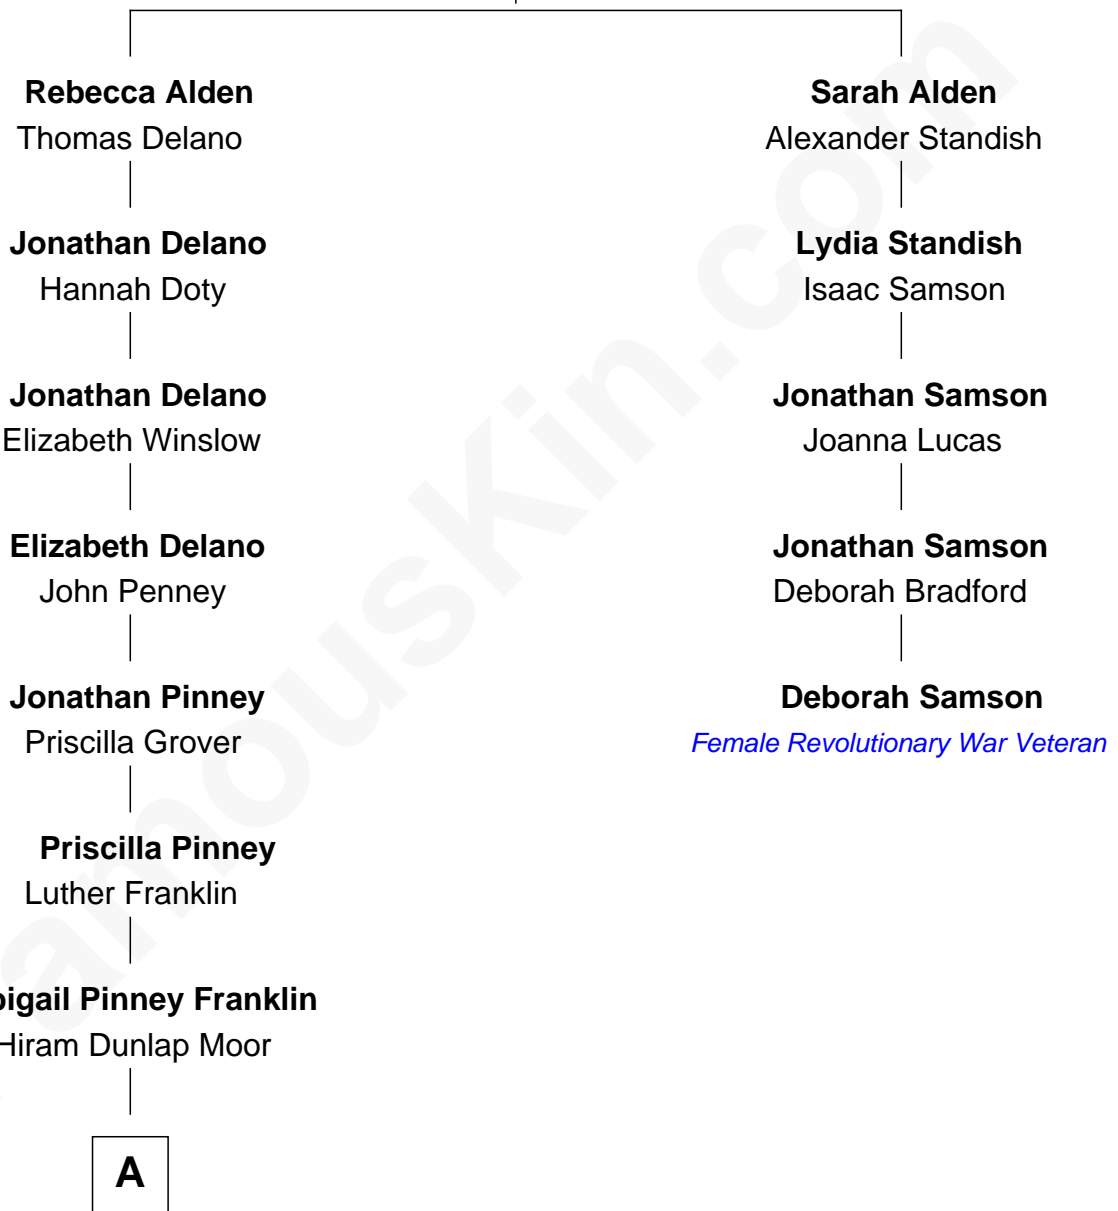

FamousKin.com Relationship Chart of

Calvin Coolidge

30th U.S. President

4th cousin 4 times removed of

Deborah Samson

Female Revolutionary War Veteran

John Alden
Priscilla Mullins

A

Victoria Josephine Moor
Col. John Calvin Coolidge

Calvin Coolidge
30th U.S. President

FamousKin.com