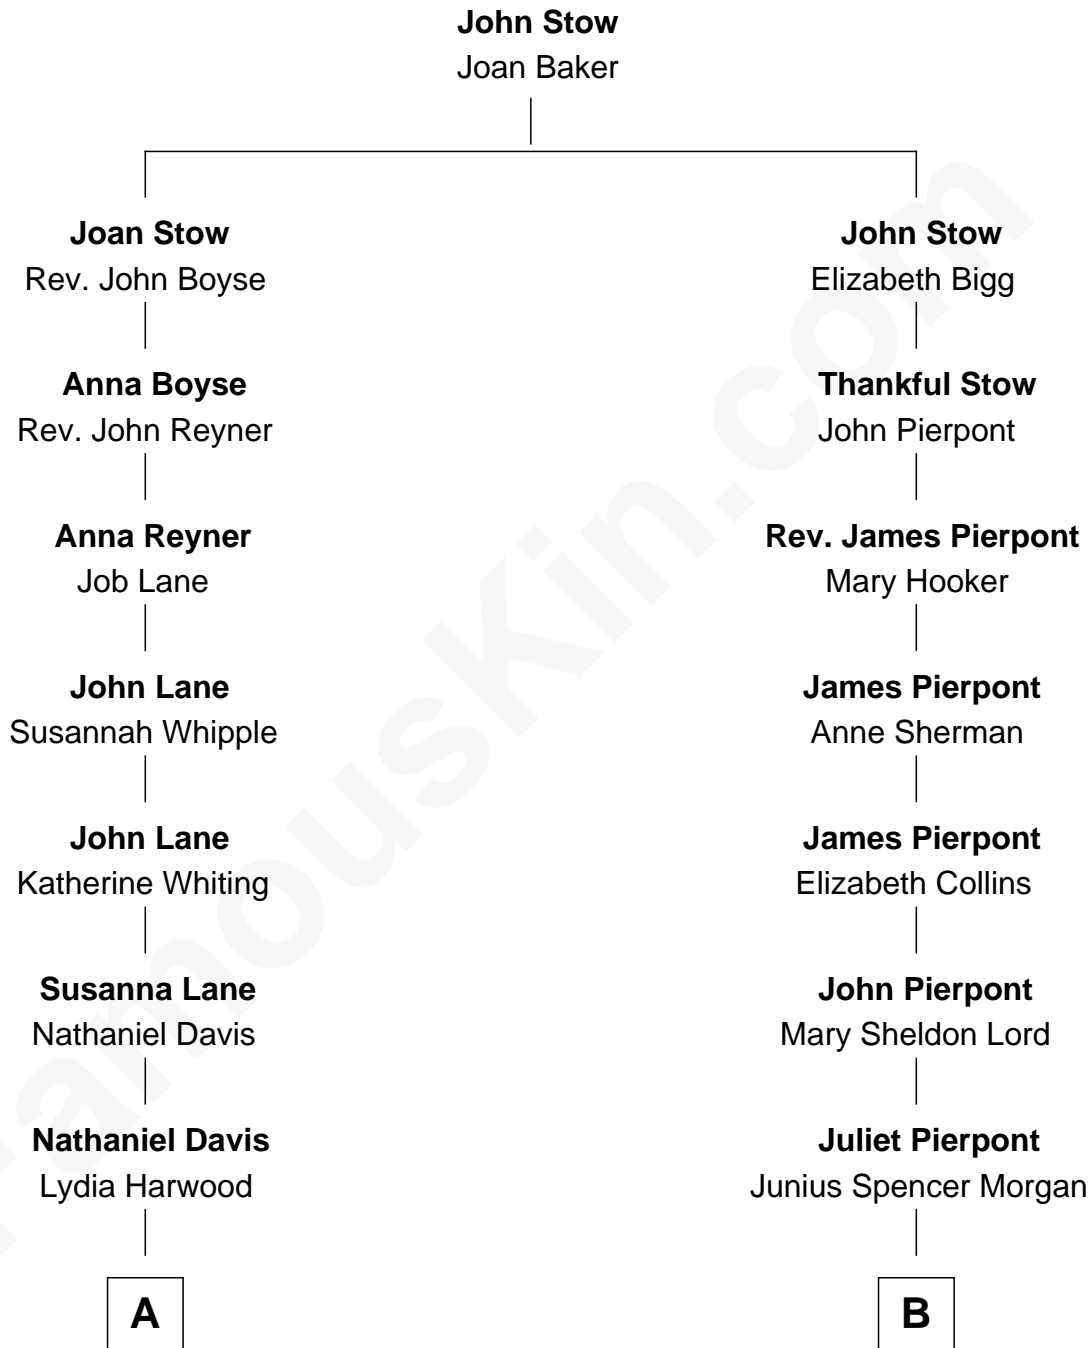

FamousKin.com Relationship Chart of

Calvin Coolidge

30th U.S. President

9th cousin 1 time removed of

Henry Sturgis Morgan

Co-Founder of Morgan Stanley

A

Mary Davis
John Dunlap Moor

Hiram Dunlap Moor
Abigail Pinney Franklin

Victoria Josephine Moor
Col. John Calvin Coolidge

Calvin Coolidge
30th U.S. President

B

John Pierpont Morgan
Frances Louisa Tracy

John Pierpont Morgan
Jane Norton Grew