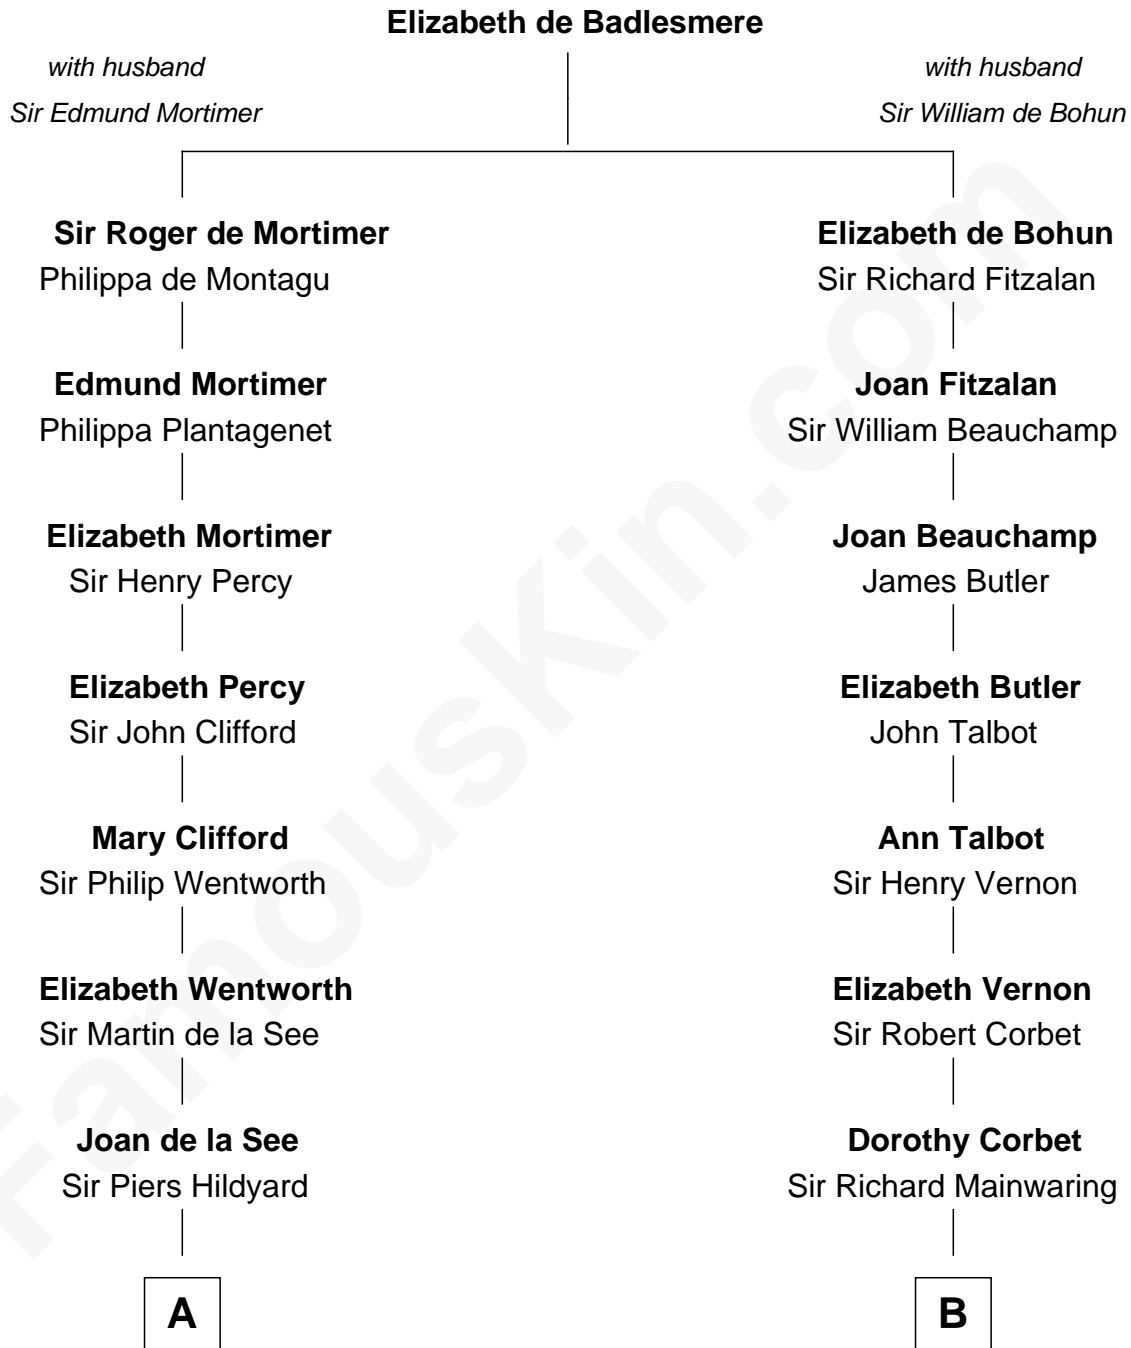

FamousKin.com
Relationship Chart of
Calvin Coolidge
30th U.S. President

19th cousin 1 time removed of
Henry Sturgis Morgan
Co-Founder of Morgan Stanley

C

Sally Briggs Brown
Israel Chase Brewer

Sarah Almeda Brewer
Calvin Galusha Coolidge

Col. John Calvin Coolidge
Victoria Josephine Moor

Calvin Coolidge
30th U.S. President

D

Frances Louisa Tracy
John Pierpont Morgan

John Pierpont Morgan
Jane Norton Grew

Henry Sturgis Morgan
Co-Founder of Morgan Stanley