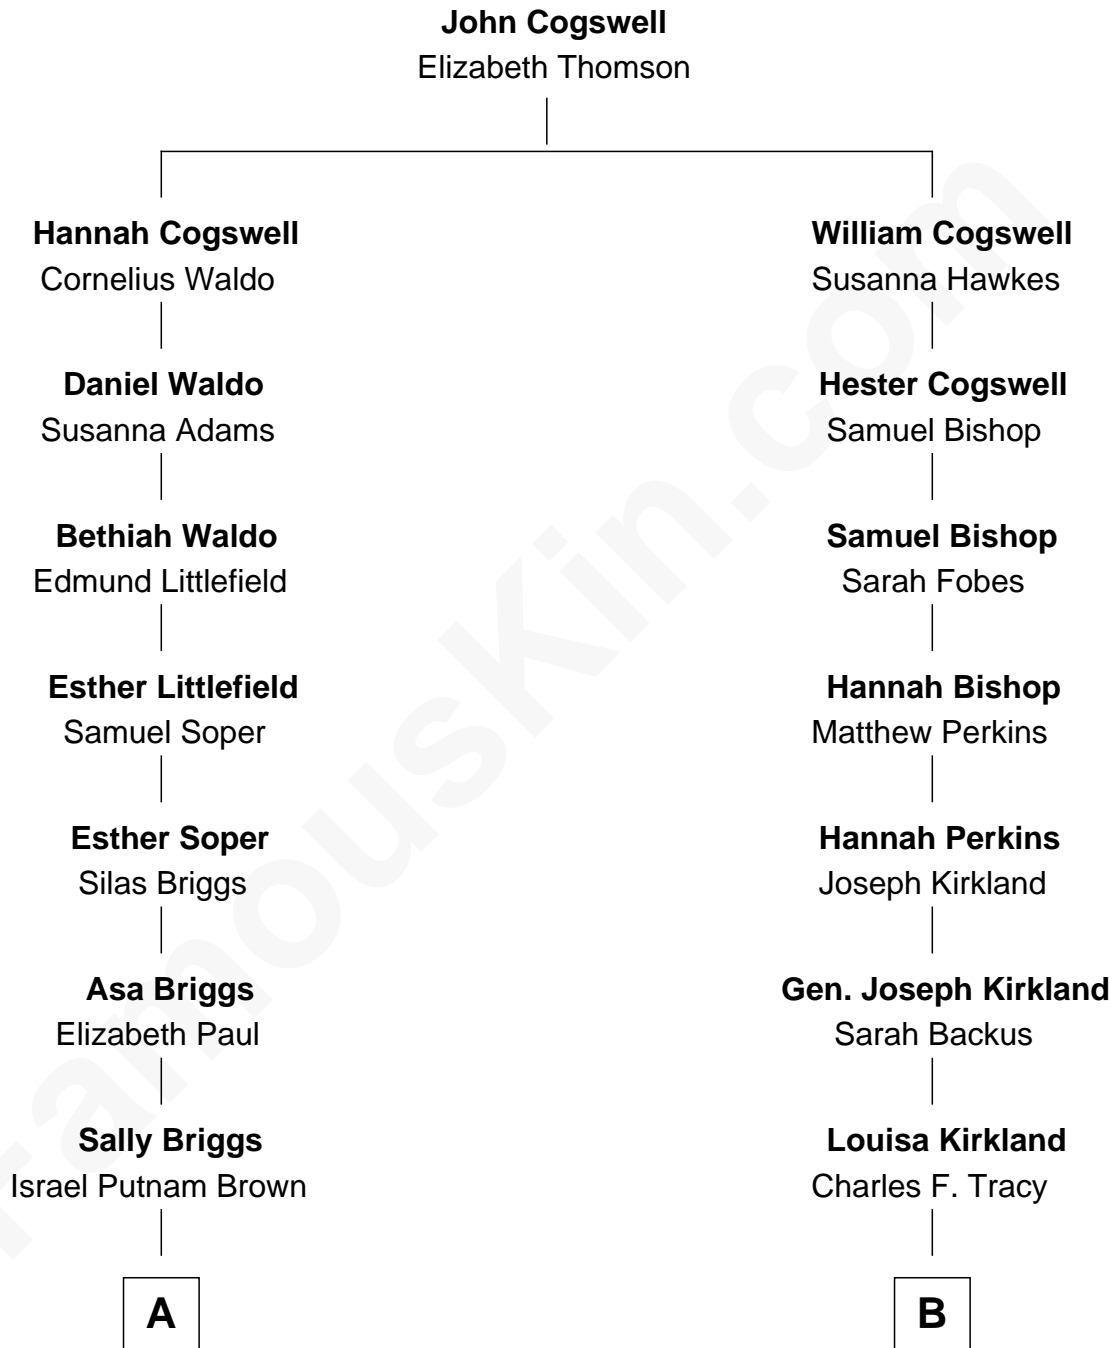

## Relationship Chart of

**Calvin Coolidge**

*30th U.S. President*

8th cousin 2 times removed of

**J.P. Morgan, Jr.**

*American Banker and Philanthropist*

**A**

**Sally Briggs Brown**  
Israel Chase Brewer

**Sarah Almeda Brewer**  
Calvin Galusha Coolidge

**Col. John Calvin Coolidge**  
Victoria Josephine Moor

**Calvin Coolidge**  
*30th U.S. President*

**B**

**Frances Louisa Tracy**  
John Pierpont Morgan

**J.P. Morgan, Jr.**  
*American Banker and Philanthropist*